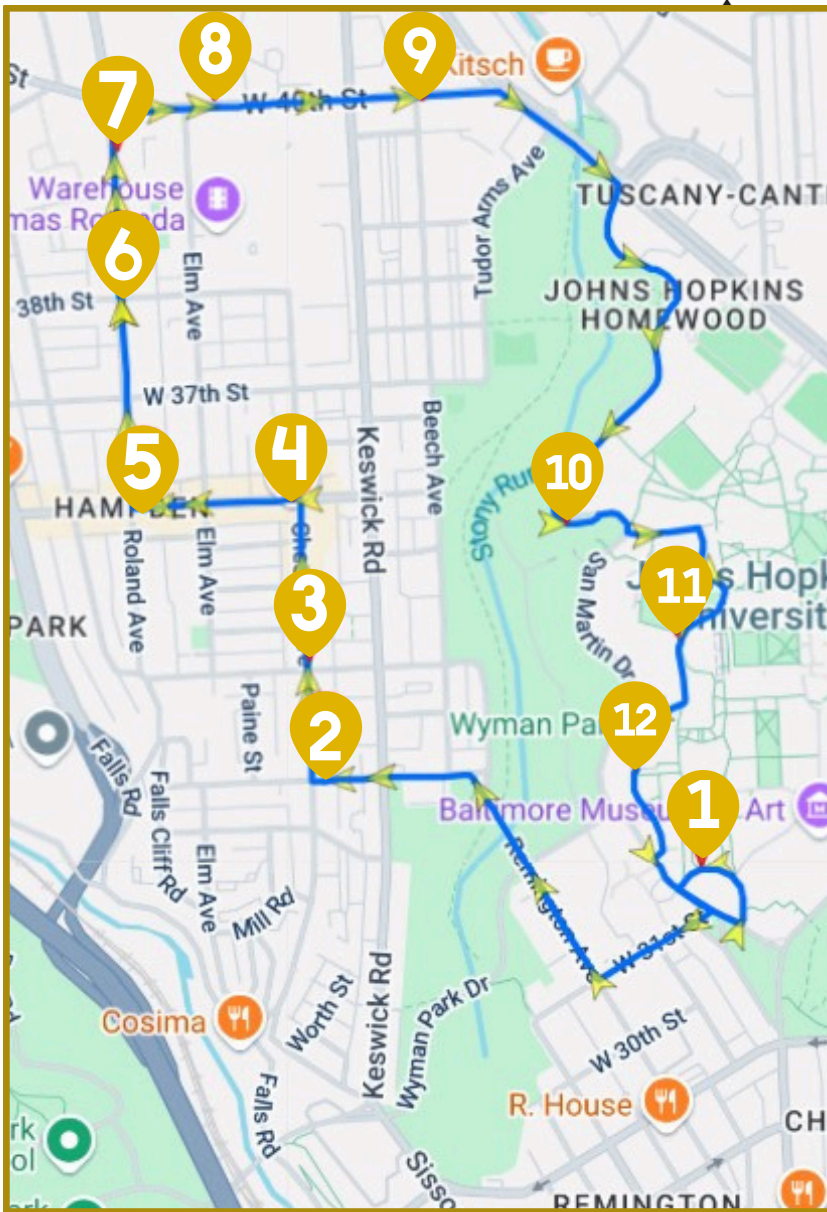

Hampden Circulator

2025-2026 Shuttle Schedule

Get up-to-the-minute information on arrival times with the TransLoc app (available via Google Play or the Apple App Store) or at <http://jhu.transloc.com>

NO SERVICE: Sep 1, Nov 27, Nov 28, Dec 24 - Jan 1, Jan 19, May 25, Jun 19, Jul 3

Stop Order
1. Mason Hall
2. 33rd at Chestnut
3. 3401 Chestnut Ave
4. The Charmery
5. Roland at 36th St
6. Roland at 38th St
7. 3939 Roland (bus stop)
8. Rotunda, STSCI patio
9. 40th St at Beech Ave
10. San Martin Center
11. Greenhouse Lot (Gilman rear)
12. Clark/ Hodson

This Shuttle runs approximately every 15 minutes from Mason Hall, with service from 7:45AM - 5:35 PM; M-F

Questions? Suggestions?

Contact us!

(410) 516 7275

shuttles@jhu.edu