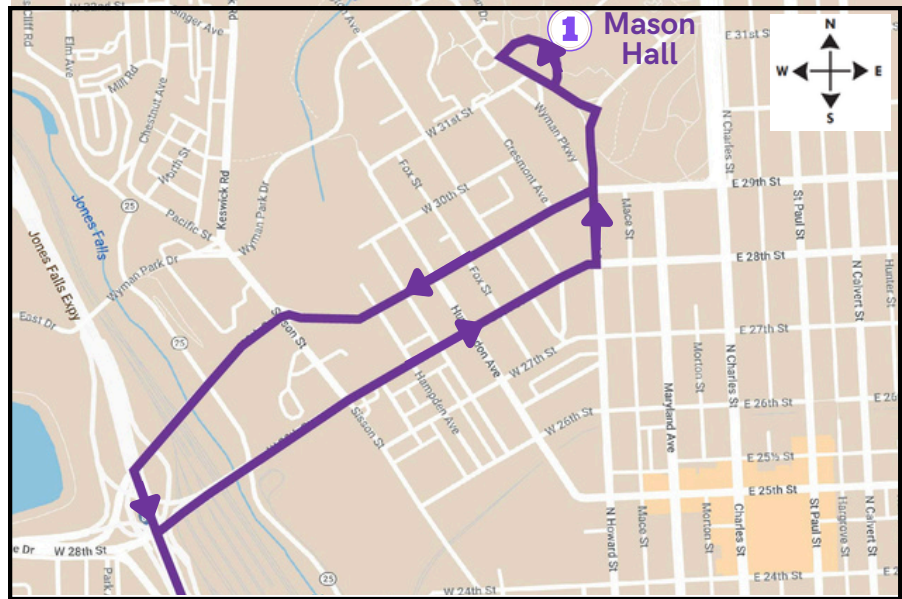

Homewood - Carey Business

Summer 2026 Shuttle Schedule

Get up-to-the-minute information on arrival times with the TransLoc app (available via Google Play or the Apple App Store) or at <http://jhu.transloc.com>

Stop #	Location
1	Mason Hall
2	Carey Business School

Southbound	
Depart	Arrive
1. Mason Hall	3. Carey
7:55 AM	8:15 AM
9:30 AM	9:50 AM
11:20 AM	11:40 AM
1:20 PM	1:40 PM
2:30 PM	2:50 PM
4:20 PM	4:40 PM

Northbound	
Depart	Arrive
3. Carey	1. Mason Hall
8:20 AM	8:35 AM
9:55 AM	10:15 AM
11:45 AM	12:05 PM
1:45 PM	2:05 PM
2:55 PM	3:15 PM
4:45 PM	5:05 PM

Listed times are time points; shuttles leave no sooner than times listed.

Summer 2026 Holiday Schedule

No service on the following dates:

Juneteenth	6/19
Fourth of July	7/3

Shuttle operates Monday through Thursday only starting 5/26/26, concluding 7/21/26