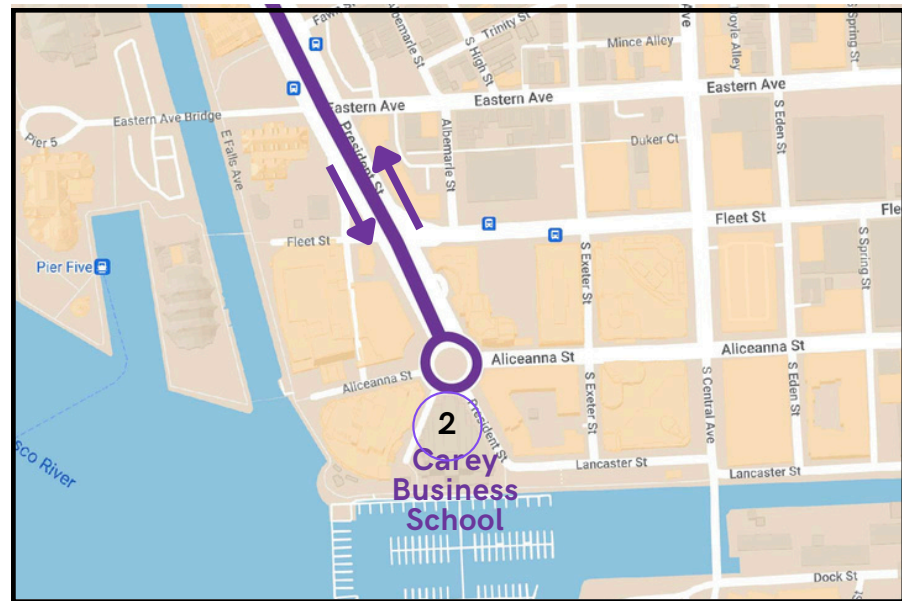

Stop #	Location
1	Mason Hall
2	Carey Business School

Southbound	
Depart	Arrive
1. Mason Hall	3. Carey
7:55 AM	8:15 AM
9:30 AM	9:50 AM
11:20 AM	11:40 AM
1:20 PM	1:40 PM
2:30 PM	2:50 PM
4:20 PM	4:40 PM

Northbound	
Depart	Arrive
3. Carey	1. Mason Hall
8:20 AM	8:35 AM
9:55 AM	10:15 AM
11:45 AM	12:05 PM
1:45 PM	2:05 PM
2:55 PM	3:15 PM
4:45 PM	5:05 PM

Listed times are time points; shuttles leave no sooner than times listed.

Summer 2026 Holiday Schedule

No service on the following dates:

Juneteenth	6/19
Fourth of July	7/3

Shuttle operates Monday through Thursday only starting 5/26/26, concluding 7/21/26