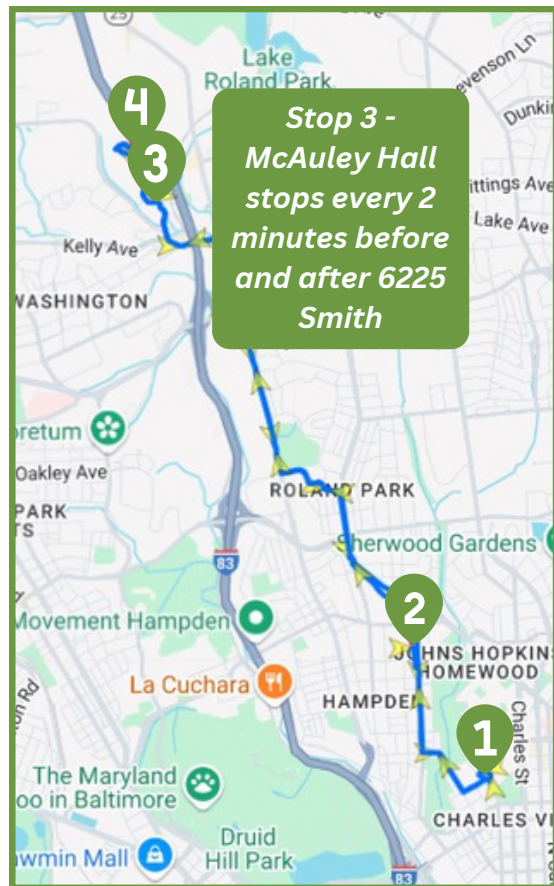

# Homewood - Mt. Washington Shuttle

## 2026 Shuttle Schedule

Get up-to-the-minute information on arrival times with the TransLoc app (available via Google Play or the Apple App Store) or at <http://jhu.transloc.com>

**NO SERVICE:** Jan 19, May 25, Jun 19, Jul 3, Sep 7, Nov 26, Nov 27, Dec 24 - Jan 1

Departure Times			
1. Mason	2. Keswick	4. 6225 Smith	2. Keswick
7:30 AM	7:35 AM	7:58 AM	8:20 AM
8:00 AM	8:05 AM	8:28 AM	8:50 AM
8:20 AM	8:25 AM	8:48 AM	9:10 AM
8:40 AM	8:45 AM	9:08 AM	9:30 AM
9:00 AM	9:05 AM	9:28 AM	9:50 AM
9:20 AM	9:25 AM	9:48 AM	10:10 AM
9:40 AM	9:45 AM	10:08 AM	10:30 AM
10:00 AM	10:05 AM	10:28 AM	10:50 AM
10:20 AM	10:25 AM	10:48 AM	11:10 AM
10:40 AM	10:45 AM	11:08 AM	11:30 AM
11:00 AM	11:05 AM	11:28 AM	11:50 AM
11:30 AM	11:35 AM	11:58 AM	12:20 PM
12:00 PM	12:05 PM	12:28 PM	12:50 PM
12:30 PM	12:35 PM	12:58 PM	1:20 PM
1:00 PM	1:05 PM	1:28 PM	1:50 PM
1:30 PM	1:35 PM	1:48 PM	2:10 PM
2:00 PM	2:05 PM	2:28 PM	2:50 PM
2:30 PM	2:35 PM	2:58 PM	3:20 PM
3:00 PM	3:05 PM	3:28 PM	3:50 PM
3:20 PM	3:25 PM	3:48 PM	4:10 PM
3:40 PM	3:45 PM	4:08 PM	4:30 PM
4:00 PM	4:05 PM	4:28 PM	4:50 PM
4:20 PM	4:25 PM	4:48 PM	5:10 PM
4:40 PM	4:45 PM	5:08 PM	5:30 PM
5:00 PM	5:05 PM	5:28 PM	Request Only
5:20 PM	5:25 PM	5:48 PM	Request Only
5:40 PM	5:45 PM	6:08 PM	Request Only
Express Service			
6:15 PM	-	6:40 PM	-
7:05 PM	-	7:30 PM	-
7:50 PM	-	8:15 PM	-
8:40 PM	-	9:00 PM	-

**Stop 3 - McAuley Hall**  
stops every 2 minutes before and after 6225 Smith

Stop #	Location
1	Mason Hall
2	Keswick
3	McAuley Hall - see note
4	6225 Smith Avenue

**Shuttle operates Monday through Friday only.**