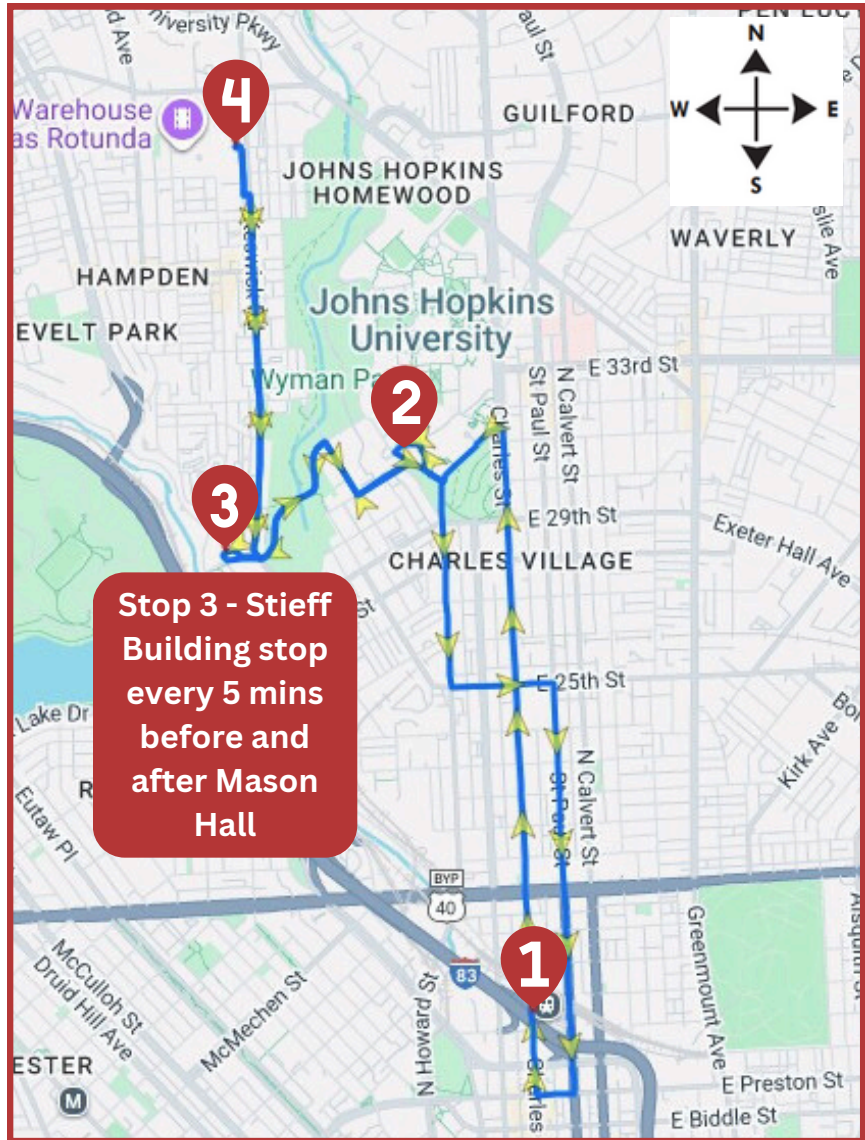

### Morning Stop Order

1	Penn Station
2	Mason Hall
3	Stieff Building
4	Keswick South
3	Stieff Building
2	Mason Hall
1	Penn Station

### Afternoon Stop Order

4	Keswick South
3	Stieff Building
2	Mason Hall
1	Penn Station
2	Mason Hall
3	Stieff Building
4	Keswick South

### Morning Departure Times

Penn	Mason	Keswick	Mason
7:50 AM	8:00 AM	8:10 AM	8:20 AM
8:30 AM	8:40 AM	8:50 AM	9:00 AM
9:25 AM	9:35 AM	9:45 AM	x

*Stieff stops are approximately 5 mins in between Mason and Keswick*

**Shuttle Operates Monday - Friday only**

*Listed times are time points; shuttles leave no sooner than times listed.*

Questions? Suggestions?  
 Contact us!  
 (410) 516 7275  
[shuttles@jhu.edu](mailto:shuttles@jhu.edu)