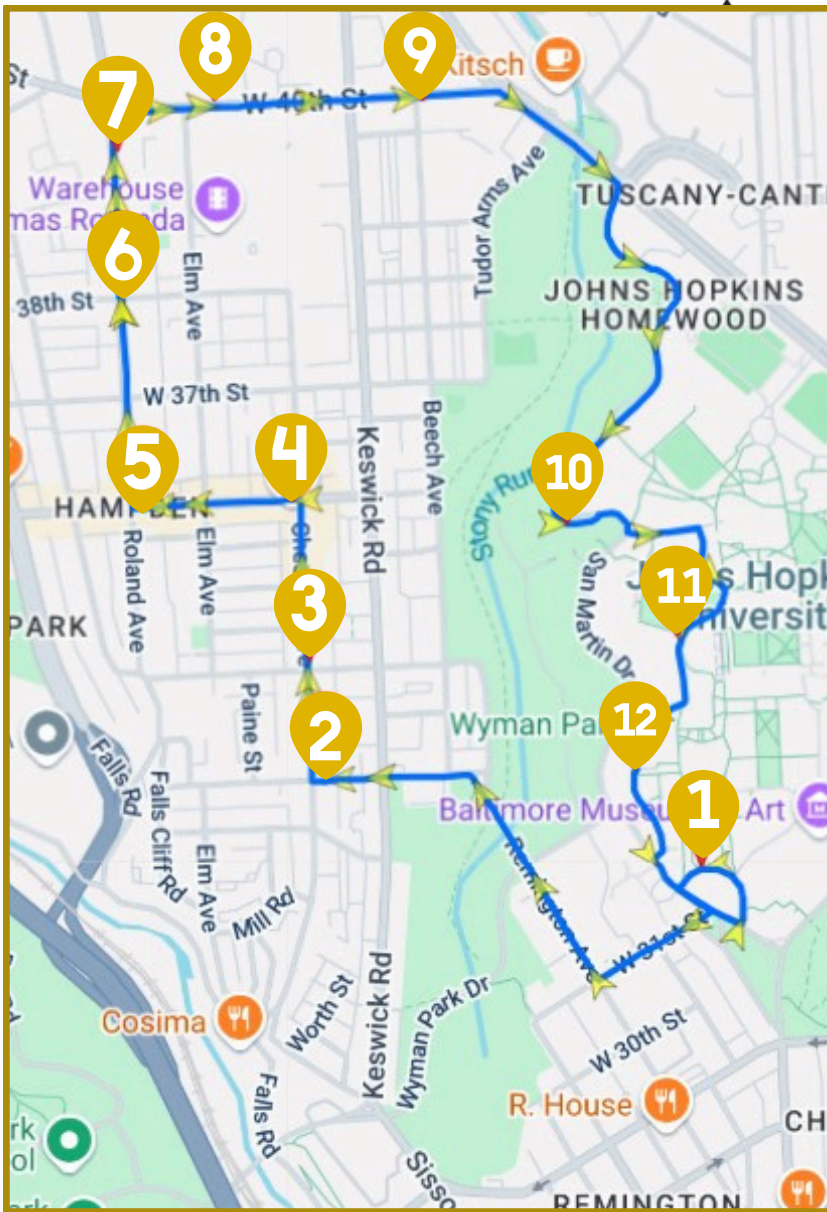

Hampden Circulator

2025-2026 Shuttle Schedule

Get up-to-the-minute information on arrival times with the TransLoc app (available via Google Play or the Apple App Store) or at <http://jhu.transloc.com>

NO SERVICE: Sep 1, Nov 27, Nov 28, Dec 24 - Jan 1, Jan 19, May 25, Jun 19, Jul 3

Stop Order
1. Mason Hall
2. 33rd at Chestnut
3. 3401 Chestnut Ave
4. The Charmery
5. Roland at 36th St
6. Roland at 38th St
7. 3939 Roland (bus stop)
8. Rotunda, STSCI patio
9. 40th St at Beech Ave
10. San Martin Center
11. Greenhouse Lot (Gilman rear)
12. Clark/ Hodson

This Shuttle runs approximately every 15 minutes from Mason Hall, with service from 7:45AM - 5:35 PM daily

Questions? Suggestions?

Contact us!

(410) 516 7275

shuttles@jhu.edu