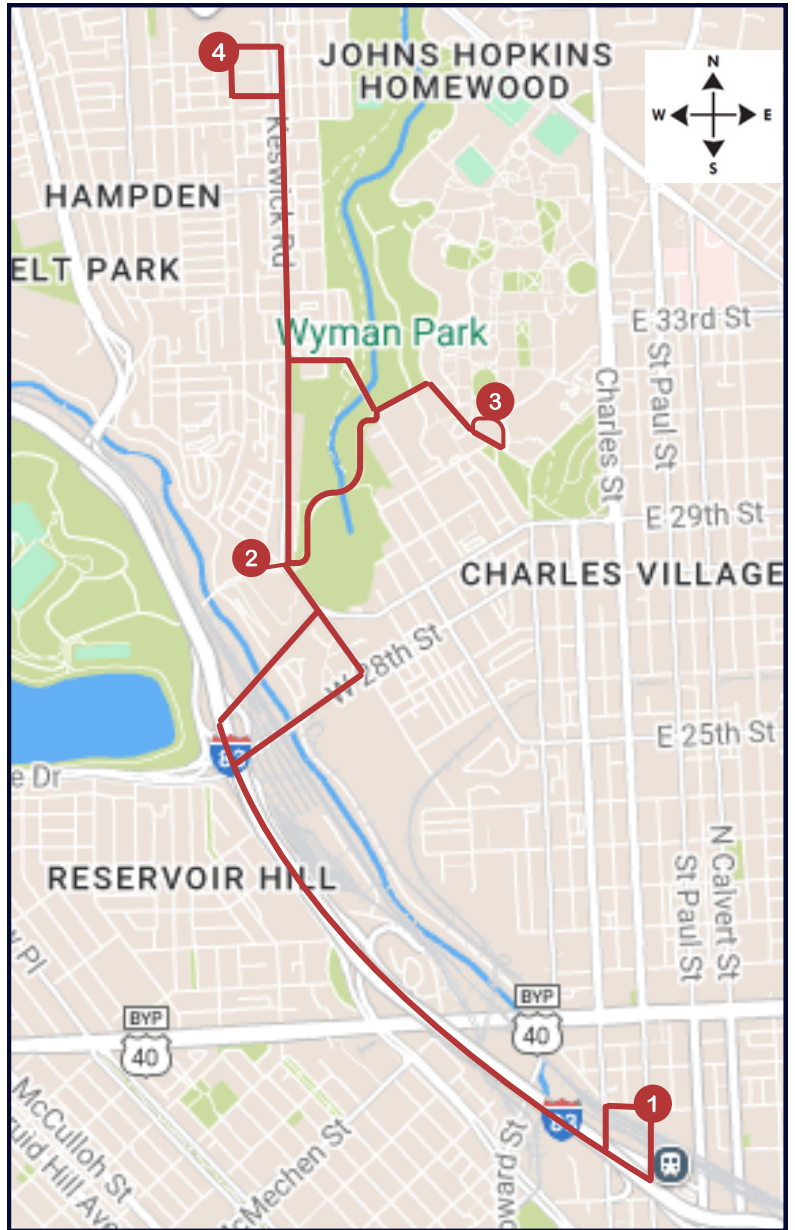

Keswick - Penn Commuter

2024 - 2025 Shuttle Schedule UPDATED - Effective 4/1/25

Get up-to-the-minute information on arrival times with the TransLoc app (available via Google Play or the Apple App Store) or at <http://jhu.transloc.com>

Morning Stop Order	
Stop #	Location
1	Penn Station
2	Stieff Building
3	Mason Hall
4	Keswick South
3	Mason Hall
2	Stieff Building
1	Penn Station

Afternoon Stop Order	
Stop #	Location
4	Keswick South
3	Mason Hall
2	Stieff Building
1	Penn Station
2	Stieff Building
3	Mason Hall
4	Keswick South

Morning Departure Times		
Penn	Mason	Keswick
7:50 AM	8:00 AM	8:05 AM
8:30 AM	8:40 AM	8:45 AM
9:25 AM	9:35 AM	9:40 AM x

Afternoon Departure Times		
Keswick	Mason	Penn
2:20 PM	2:25 PM	2:40 PM
3:10 PM	3:15 PM	3:30 PM
3:50 PM	3:55 PM	4:10 PM
4:25 PM	4:30 PM	4:45 PM
5:05 PM	5:10 PM	5:20 PM x

x = Shuttle returns to Mason Hall Only

Listed times are time points; shuttles leave no sooner than times listed.

2024 - 2025 HOLIDAY SCHEDULE

No service on the following dates:

Labor Day	Sept. 2nd
Thanksgiving	Nov 28th - 29th
Winter Holiday	Dec. 24th - 26th
New Year's Eve & Day	Dec. 31st - Jan. 1st
Martin Luther King Jr. Day	Jan. 20th
Memorial Day	May 26th
Juneteenth	June 19th
Independence Day	July 4th