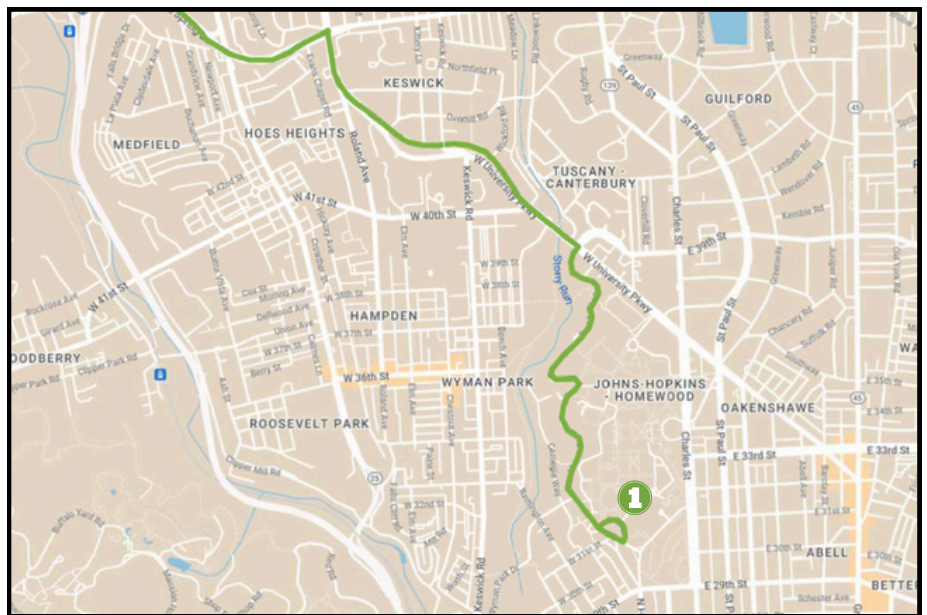

# Homewood - Mt. Washington Express

## 2025 Spring Schedule

Get up-to-the-minute information on arrival times with the TransLoc app (available via Google Play or the Apple App Store) or at <http://jhu.transloc.com>

Stop #	Location
1	Mason Hall
2	McAuley Hall
3	6225 Smith Avenue

Departure Times		
1. Mason	2. McAuley	3. 6225 Smith Ave
8:00 AM	8:24 AM	8:27 AM
8:50 AM	9:10 AM	9:13 AM
9:40 AM	10:00 AM	10:03 AM
10:25 AM	10:45 AM	10:48 AM
11:10 AM	11:30 AM	11:33 AM
12:30 PM	12:50 PM	12:53 PM
1:15 PM	1:35 PM	1:38 PM
2:00 PM	2:25 PM	2:28 PM
2:55 PM	3:20 PM	3:23 PM
3:50 PM	4:15 PM	4:18 PM
4:45 PM	5:05 PM	5:08 PM
6:30 PM	6:50 PM	N/A
7:45 PM	8:05 PM	N/A
9:15 PM	9:40 PM	N/A

**Shuttle operates Monday through Friday only.**

Listed times are time points; shuttles leave no sooner than times listed.

There is an additional stop at McAuley approx. 3 minutes after 6225 Smith Ave stop