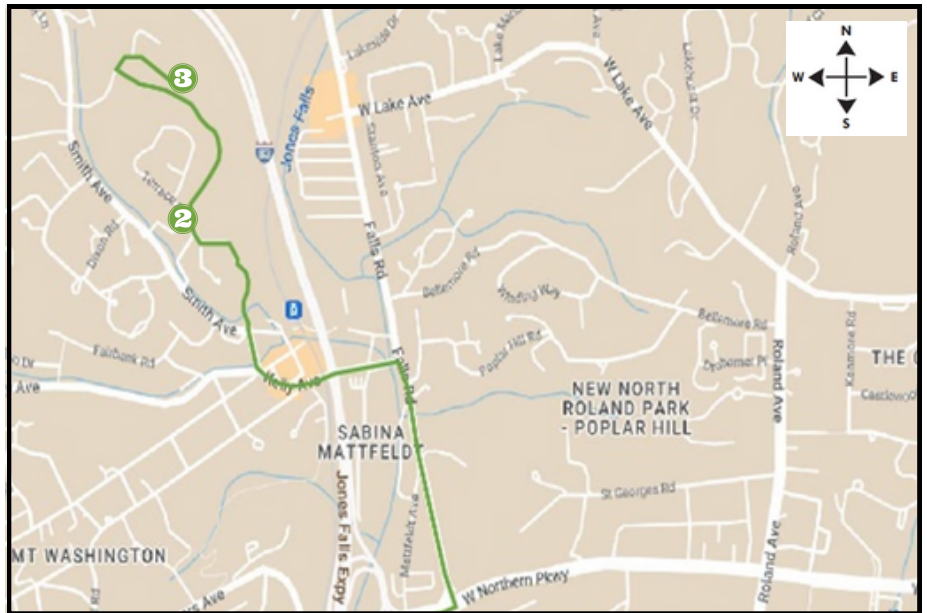

# Homewood - Mt. Washington Express

## 2025 Spring Schedule

Get up-to-the-minute information on arrival times with the TransLoc app (available via Google Play or the Apple App Store) or at <http://jhu.transloc.com>

Stop #	Location
1	Mason Hall
2	McAuley Hall
3	6225 Smith Avenue

Departure Times		
1. Mason	2. McAuley	3. 6225 Smith Ave
8:00 AM	8:24 AM	8:27 AM
8:50 AM	9:10 AM	9:13 AM
9:40 AM	10:00 AM	10:03 AM
10:25 AM	10:45 AM	10:48 AM
11:10 AM	11:30 AM	11:33 AM
12:30 PM	12:50 PM	12:53 PM
1:15 PM	1:35 PM	1:38 PM
2:00 PM	2:25 PM	2:28 PM
2:55 PM	3:20 PM	3:23 PM
3:50 PM	4:15 PM	4:18 PM
4:45 PM	5:05 PM	5:08 PM
6:30 PM	6:50 PM	N/A
7:45 PM	8:05 PM	N/A
9:15 PM	9:40 PM	N/A

**Shuttle operates Monday through Friday only.**

Listed times are time points; shuttles leave no sooner than times listed.

There is an additional stop at McAuley approx. 3 minutes after 6225 Smith Ave stop