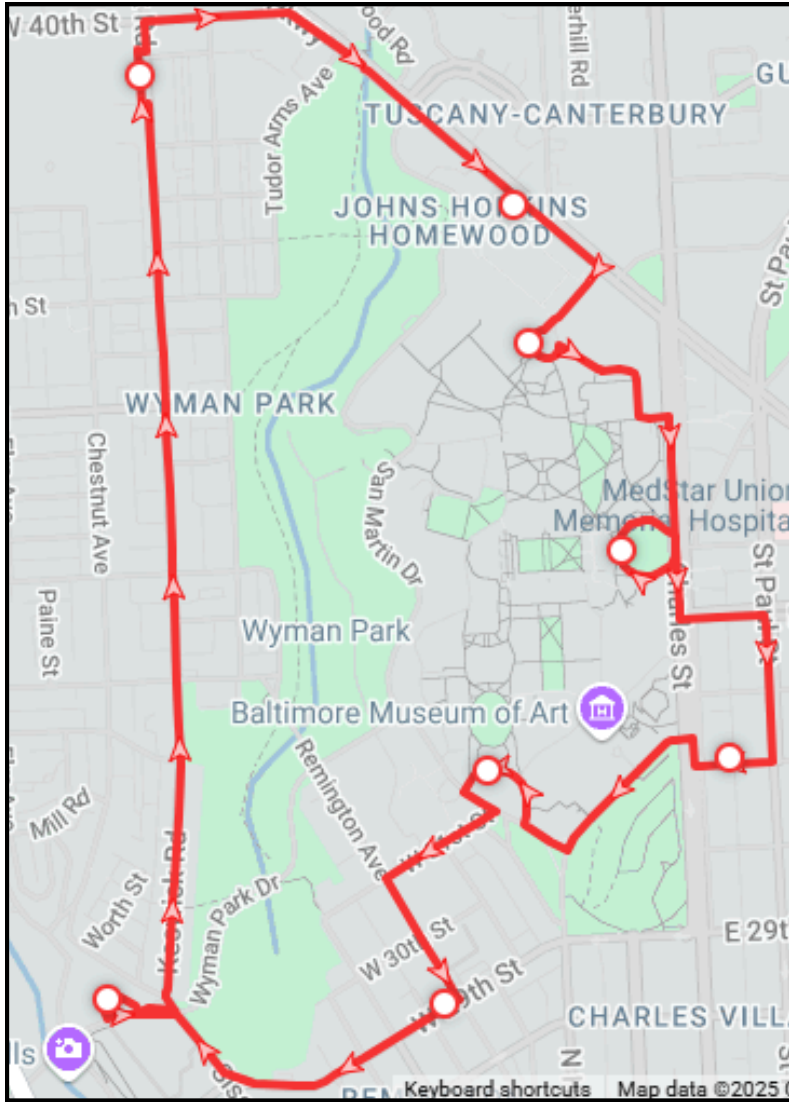

Remington Shuttle

2024-2025 Shuttle Schedule

Get up-to-the-minute information on arrival times with the TransLoc app (available via Google Play or the Apple App Store) or at <http://jhu.transloc.com>

Stop #	Stop Order
1	Mason Hall
2	R House/ FastForwardU
3	Stieff Silver
4	Keswick North
5	Imagine Center
6	Ralph S. O'connor Rec center
7	Milton S Eisenhower Library
8	Health & Wellness Center

The Shuttle runs approximately every 25 minutes from Mason Hall, with service from 9am - 5pm daily

Shuttle operates Monday thru Friday only

2024-2025 HOLIDAY SCHEDULE

No service on the following dates:

Labor Day	Sep 2nd
Thanksgiving	Nov 28 - 29th
Winter Holiday	Dec 24 - 26th
New Year's Eve & Day	Dec 31 - Jan 1st
Martin Luther King, Jr. Day	Jan 20th
Memorial Day	May 26th
Juneteenth	Jun 19th
Independence Day	July 4th