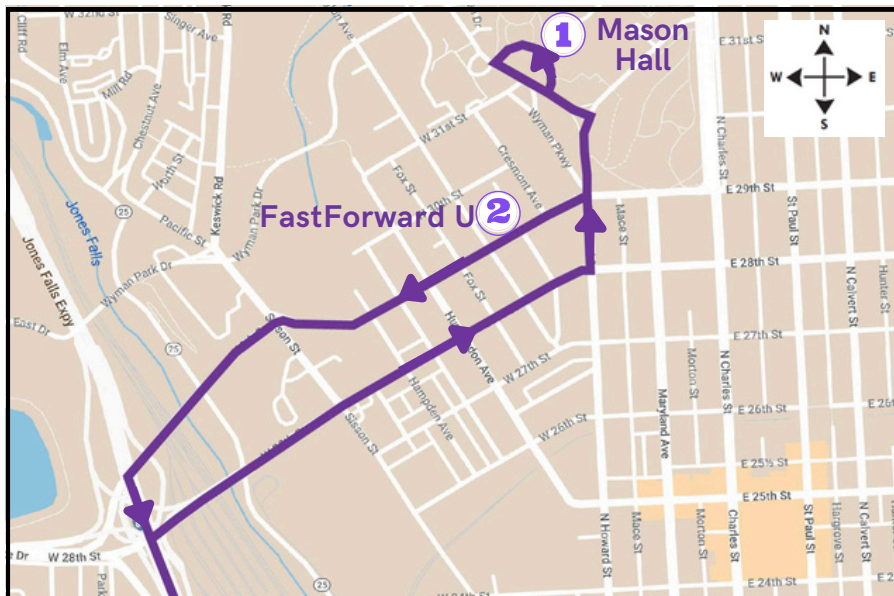

## Spring 2025 Shuttle Schedule

Get up-to-the-minute information on arrival times with the TransLoc app (available via Google Play or the Apple App Store) or at <http://jhu.transloc.com>

Stop #	Location
1	Mason Hall
2	FastForward U
3	Carey Business School

Southbound	
Depart	Arrive
1. Mason Hall	3. Carey
7:25 AM	7:45 AM

Friday Only

8:00 AM	8:20 AM
1:00 PM	1:15 PM
5:15 PM	5:30 PM

Northbound

Depart	Arrive
3. Carey	1. Mason Hall
8:20 AM	8:40 AM
11:45 AM	12:00 PM
4:45 PM	5:10 PM
9:10 PM	9:25 PM