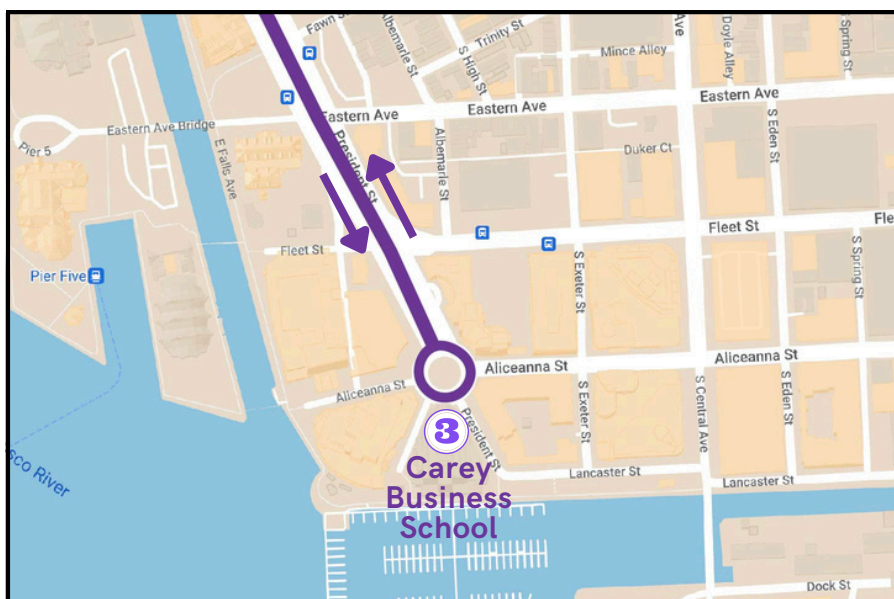

## Spring 2025 Shuttle Schedule

Get up-to-the-minute information on arrival times with the TransLoc app (available via Google Play or the Apple App Store) or at <http://jhu.transloc.com>

Stop #	Location
1	Mason Hall
2	FastForward U
3	Carey Business School

Southbound	
Depart	Arrive
1. Mason Hall	3. Carey
7:25 AM	7:45 AM

Friday Only

8:00 AM	8:20 AM
1:00 PM	1:15 PM
5:15 PM	5:30 PM

Northbound

Depart	Arrive
3. Carey	1. Mason Hall
8:20 AM	8:40 AM
11:45 AM	12:00 PM
4:45 PM	5:10 PM
9:10 PM	9:25 PM

Listed times are time points; shuttles leave no sooner than times listed.

**Shuttle operates Monday through Friday only starting 1/21/25, concluding 5/16/25**