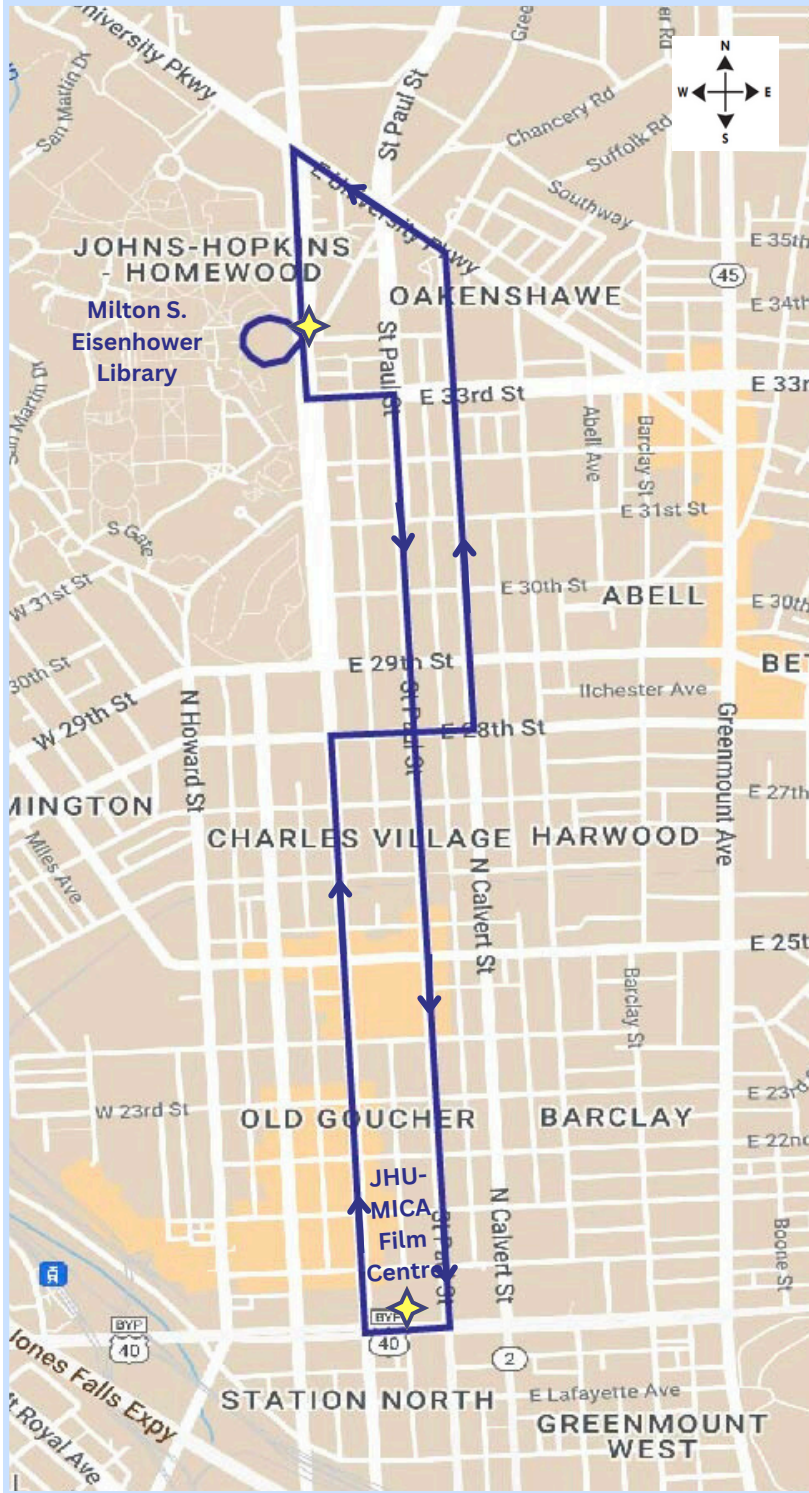

# MSE - Film Centre/ CVA Shuttle

## Spring 2025 Shuttle Schedule

Get up-to-the-minute information on arrival times with the TransLoc app (available via Google Play or the Apple App Store) or at <http://jhu.transloc.com>

*Trip times in black are serviced by coach bus. All services pickup and dropoff at the JHU sign at the bottom of the circle at MSEL.*

*Additional service between these locations is available via the Homewood-Peabody-JHMI service, every 6 minutes during weekday peak time.*