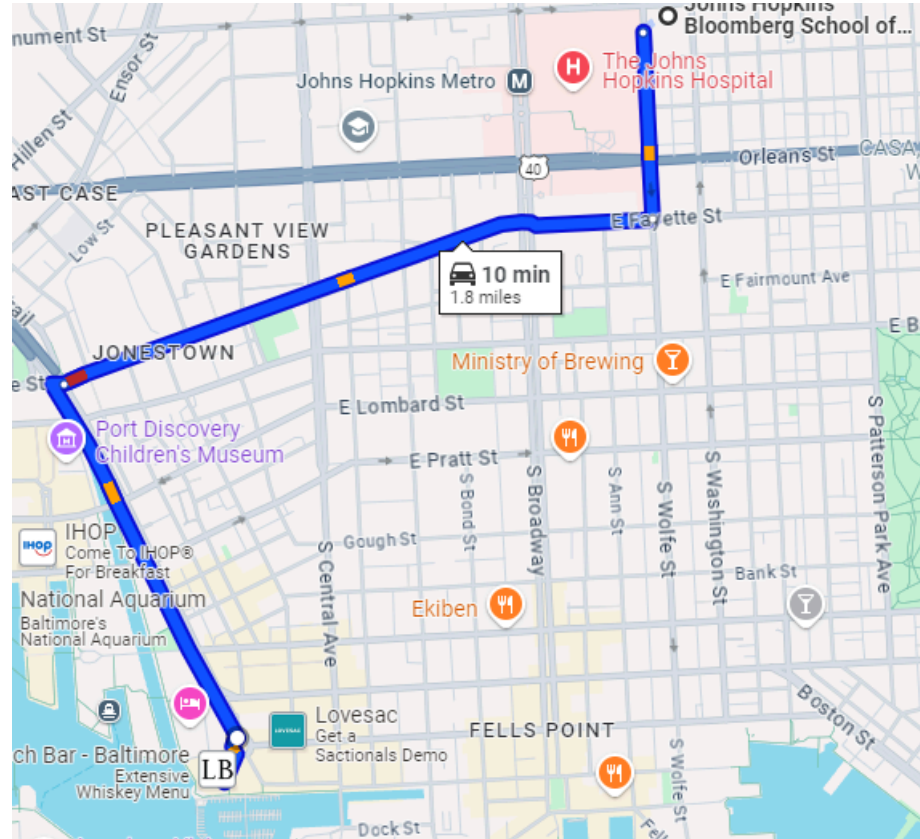

Carey Business - East Baltimore

Spring 25 Shuttle Schedule

Get up-to-the-minute information on arrival times with the TransLoc app (available via Google Play or the Apple App Store) or at <http://jhu.transloc.com>

Stop #	Location
1	Bloomberg School of Public Health
2	Carey Business school

Southbound	
Depart	Arrive
BSPH	Carey
7:25 AM	7:40 AM

Fridays only	
8:00 AM	8:15 AM
1:00 PM	1:15 PM

Northbound	
Depart	Arrive
Carey	BSPH
11:45 AM	12:00 PM
4:45 PM	5:00 PM
9:10 PM	9:25 PM

Shuttle operates Monday through Friday from 1/21/25 to 5/16/25.

Listed times are time points; shuttles leave no sooner than times listed.

2024-2025 HOLIDAY SCHEDULE	
<i>No service on the following dates:</i>	
Spring Break	3/18-3/23