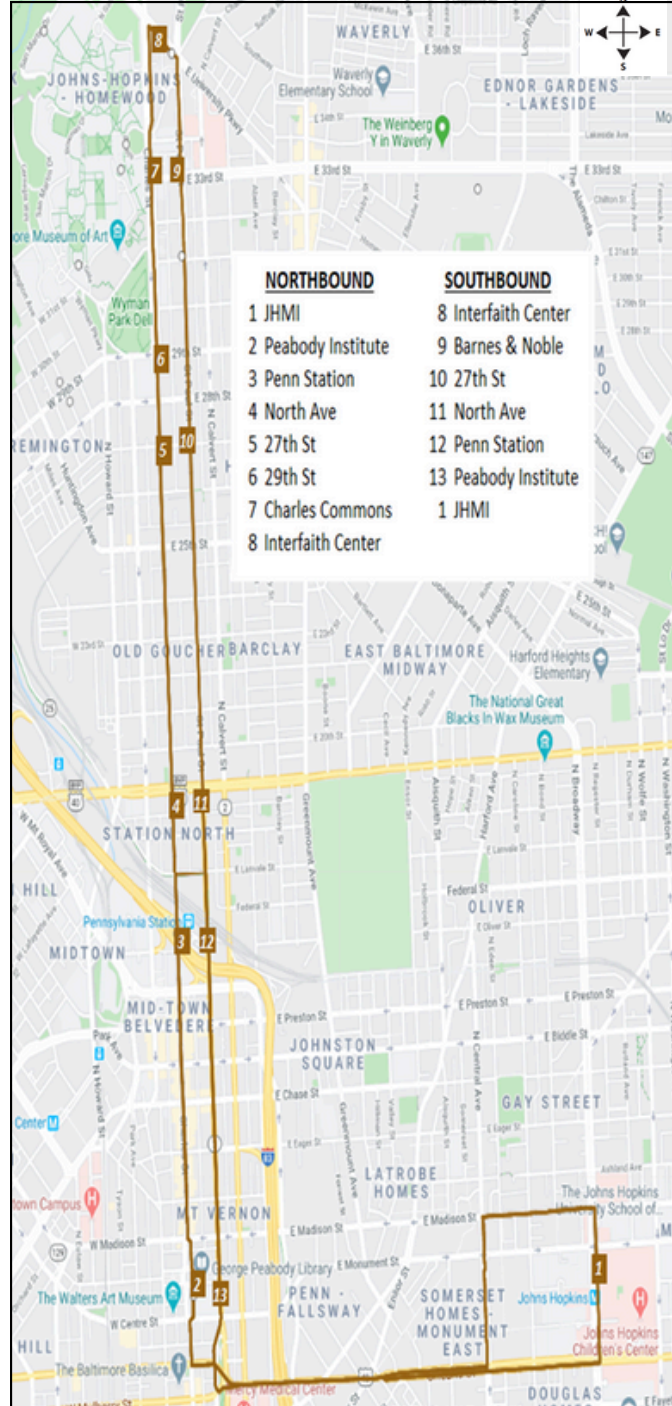

**Thank you for your cooperation and
understanding!**

Homewood-Peabody-JHMI Shuttle

UPDATED SPRING 2025 Schedule

NO service 01/20/25, 05/26/25

Get up-to-the-minute information on arrival times with the TransLoc app (available via Google Play or the Apple App Store) or at <http://jhu.transloc.com>

MON-FRI NORTHBOUND		
AM	PM	PM
6:00	11:40	4:52
6:15	11:50	5:00
6:30	12:00	5:07
6:45	12:10	5:15
7:00	12:20	5:22
7:15	12:30	5:30
7:30	12:40	5:37
7:45	12:50	5:45
8:00	1:00	5:52
8:06	1:10	6:00
8:12	1:20	6:10
8:18	1:30	6:20
8:24	1:40	6:30
8:30	1:50	6:45
8:36	2:00	7:00
8:42	2:10	7:15
8:48	2:20	7:30
8:54	2:30	7:45
9:00	2:40	8:00
9:10	2:50	8:15
9:20	3:00	8:30
9:30	3:10	8:45
9:40	3:20	9:00
9:50	3:30	9:30
10:00	3:37	10:00
10:10	3:45	10:30
10:20	3:52	11:00
10:30	4:00	11:30
10:40	4:07	AM
10:50	4:15	12:00
11:00	4:22	12:30
11:10	4:30	
11:20	4:37	
11:30	4:45	

MON-FRI SOUTHBOUND		
AM	PM	PM
6:00	11:10	4:52
6:15	11:20	5:00
6:30	11:30	5:07
6:45	11:40	5:15
7:00	11:50	5:22
7:15	12:00	5:30
7:30	12:10	5:37
7:36	12:20	5:45
7:42	12:30	5:52
7:48	12:40	6:00
7:54	12:50	6:10
8:00	1:00	6:20
8:06	1:10	6:30
8:12	1:20	6:45
8:18	1:30	7:00
8:24	1:40	7:15
8:30	1:50	7:30
8:36	2:00	7:45
8:42	2:10	8:00
8:48	2:20	8:15
8:54	2:30	8:30
9:00	2:40	8:45
9:06	2:50	9:00
9:12	3:00	9:30
9:18	3:10	10:00
9:24	3:20	10:30
9:30	3:30	11:00
9:40	3:40	11:30
9:50	3:50	AM
10:00	4:00	12:00
10:10	4:07	12:30
10:20	4:15	
10:30	4:22	
10:40	4:30	
10:50	4:37	
11:00	4:45	

SAT-SUN NORTHBOUND & SOUTHBOUND

Buses depart from both 1-JHMI and 8-Interfaith Center at the below times. **Shaded departures occur on Saturdays only.**

AM	AM	AM	PM	PM	PM	PM	PM	PM	PM	PM	AM
7:25	8:40	10:20	12:00	1:40	3:20	5:00	6:40	8:20	9:35	10:50	12:05
7:50	9:05	10:45	12:25	2:05	3:45	5:25	7:05	8:45	10:00	11:15	12:30
8:15	9:30	11:10	12:50	2:30	4:10	5:50	7:30	9:10	10:25	11:40	
	9:55	11:35	1:15	2:55	4:35	6:15	7:55				