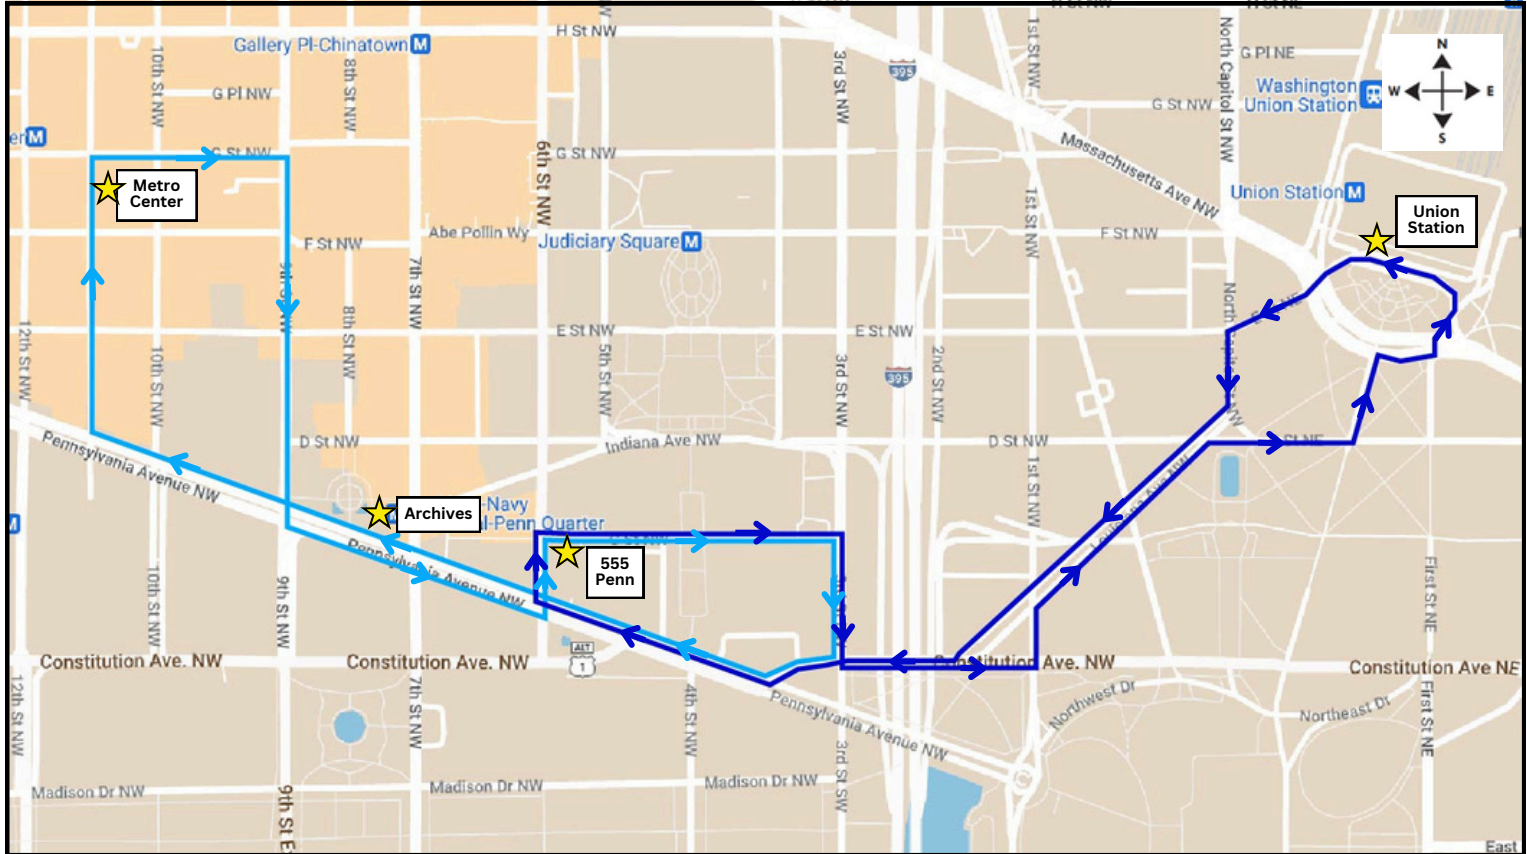

JHU DC Shuttle

2024-2025 Shuttle Schedule

Get up-to-the-minute information on arrival times with the [TransLoc](#) app (available via Google Play or the Apple App Store)

NO SERVICE: Sep 2nd, Nov 28th, Nov 29th, Dec 24th - Dec 27th, Dec 30 - Jan 1st, Jan 20th, May 26th, Jun 19th, Jul 4th.

AM Service: 7:00 AM - 10:00 AM

555 Penn	Archives	Metro Center	555 Penn	Union Station
			7:00 AM	7:10 AM
7:20 AM	7:24 AM	7:28 AM	7:35 AM	7:45 AM
7:55 AM	7:59 AM	8:03 AM	8:10 AM	8:20 AM
8:30 AM	8:34 AM	8:38 AM	8:45 AM	8:55 AM
9:05 AM	9:09 AM	9:13 AM	9:20 AM	9:30 AM
9:40 AM	9:44 AM	9:48 AM	9:55 AM	

PM Service: 4:30 PM - 9:30 PM

555 Penn	Archives	Metro Center	555 Penn	Union Station
			4:30 PM	4:40 PM
4:50 PM	4:54 PM	4:58 PM	5:05 PM	5:15 PM
5:25 PM	5:29 PM	5:33 PM	5:40 PM	5:50 PM
6:00 PM	6:04 PM	6:08 PM	6:15 PM	6:25 PM
6:35 PM	6:39 PM	6:43 PM	6:50 PM	7:00 PM
7:10 PM	7:14 PM	7:18 PM	7:35 PM	7:45 PM
7:55 PM	7:59 PM	8:03 PM	8:10 PM	8:20 PM
8:30 PM	8:34 PM	8:38 PM	8:45 PM	8:55 PM
9:05 PM	9:09 PM	9:13 PM	9:20 PM	9:30 PM
9:40 PM	9:44 PM	9:48 PM	9:55 PM	

facebook.com/jhutransportation

Shuttle operates Monday through Friday only.