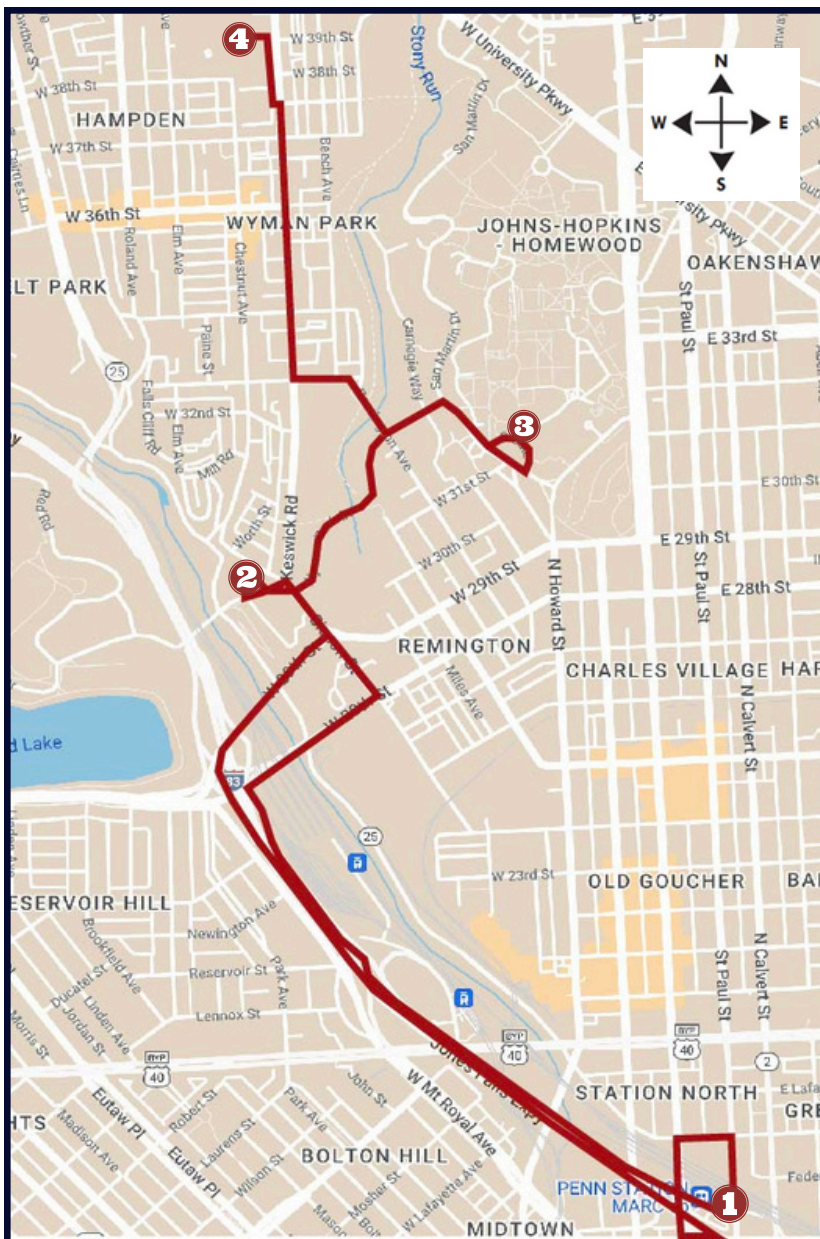

Stop Order Morning

- Penn Station
- Stieff Building
- Mason Hall
- Keswick South
- Mason Hall
- Stieff Building
- Penn Station

Stop Order Afternoon

- Keswick South
- Mason Hall
- Stieff Building
- Penn Station
- Stieff Building
- Mason Hall
- Keswick South

Departure Times Morning

Penn	Mason	Keswick
7:50 AM	8:00 AM	8:05 AM
8:30 AM	8:40 AM	8:45 AM
9:20 AM	9:30 AM	9:35 AM

Departure Times Afternoon

Keswick	Mason	Penn
2:30 PM	2:35 PM	2:50 PM
3:10 PM	3:15 PM	3:30 PM
3:50 PM	3:55 PM	4:10 PM
4:25 PM	4:30 PM	4:45 PM

2024-2025 HOLIDAY SCHEDULE

No service on the following dates:

Labor Day	Sep 2nd
Thanksgiving	Nov 28th-29th
Winter Holiday	Dec 24th-26th
New Year's Eve & Day	Dec 31-Jan 1st
Martin Luther King, Jr. Day	Jan 20th
Memorial Day	May 26th
Juneteenth	Jun 19th
Independence Day	July 4th