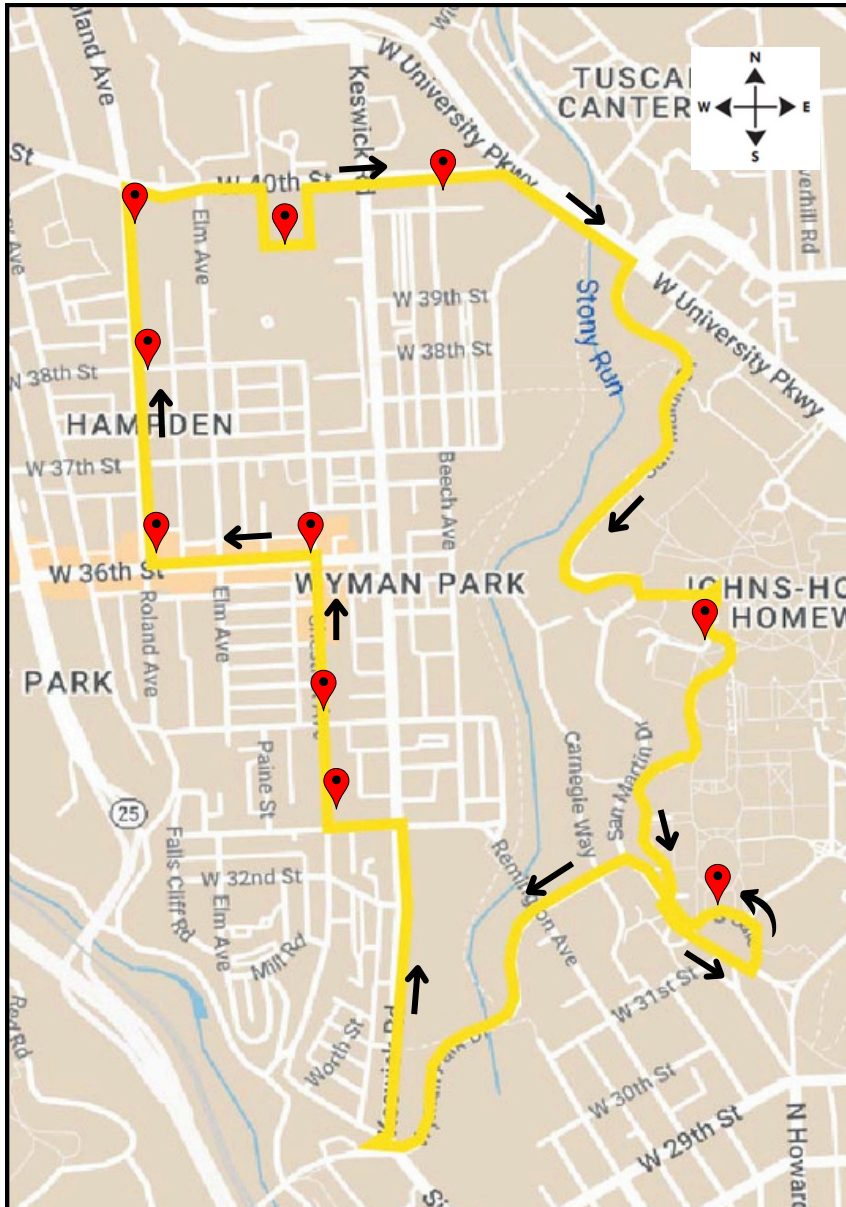

# Hampden Shuttle

## 2024-2025 Shuttle Schedule

Get up-to-the-minute information on arrival times with the TransLoc app (available via Google Play or the Apple App Store) or at <http://jhu.transloc.com>

Stop Order
Mason Hall
33rd at Chestnut
3401 Chestnut Ave
The Charmery
Roland at 36th St
Roland at 38th St
3939 Roland (bus stop)
Rotunda, STSCI patio
40th St at Beech Ave
San Martin Center
Greenhouse Lot (Gilman rear)
Clark/ Hodson

*This Shuttle runs approximately every 15 minutes from Mason Hall, with service from 7:45AM - 5:35 PM daily*

### 2024-2025 HOLIDAY SCHEDULE

*No service on the following dates:*

Labor Day	Sep 2nd
Thanksgiving	Nov 28th-29th
Winter Holiday	Dec 24th-26th
New Year's Eve & Day	Dec 31-Jan 1st
Martin Luther King, Jr. Day	Jan 20th
Memorial Day	May 26th
Juneteenth	Jun 19th
Independence Day	July 4th