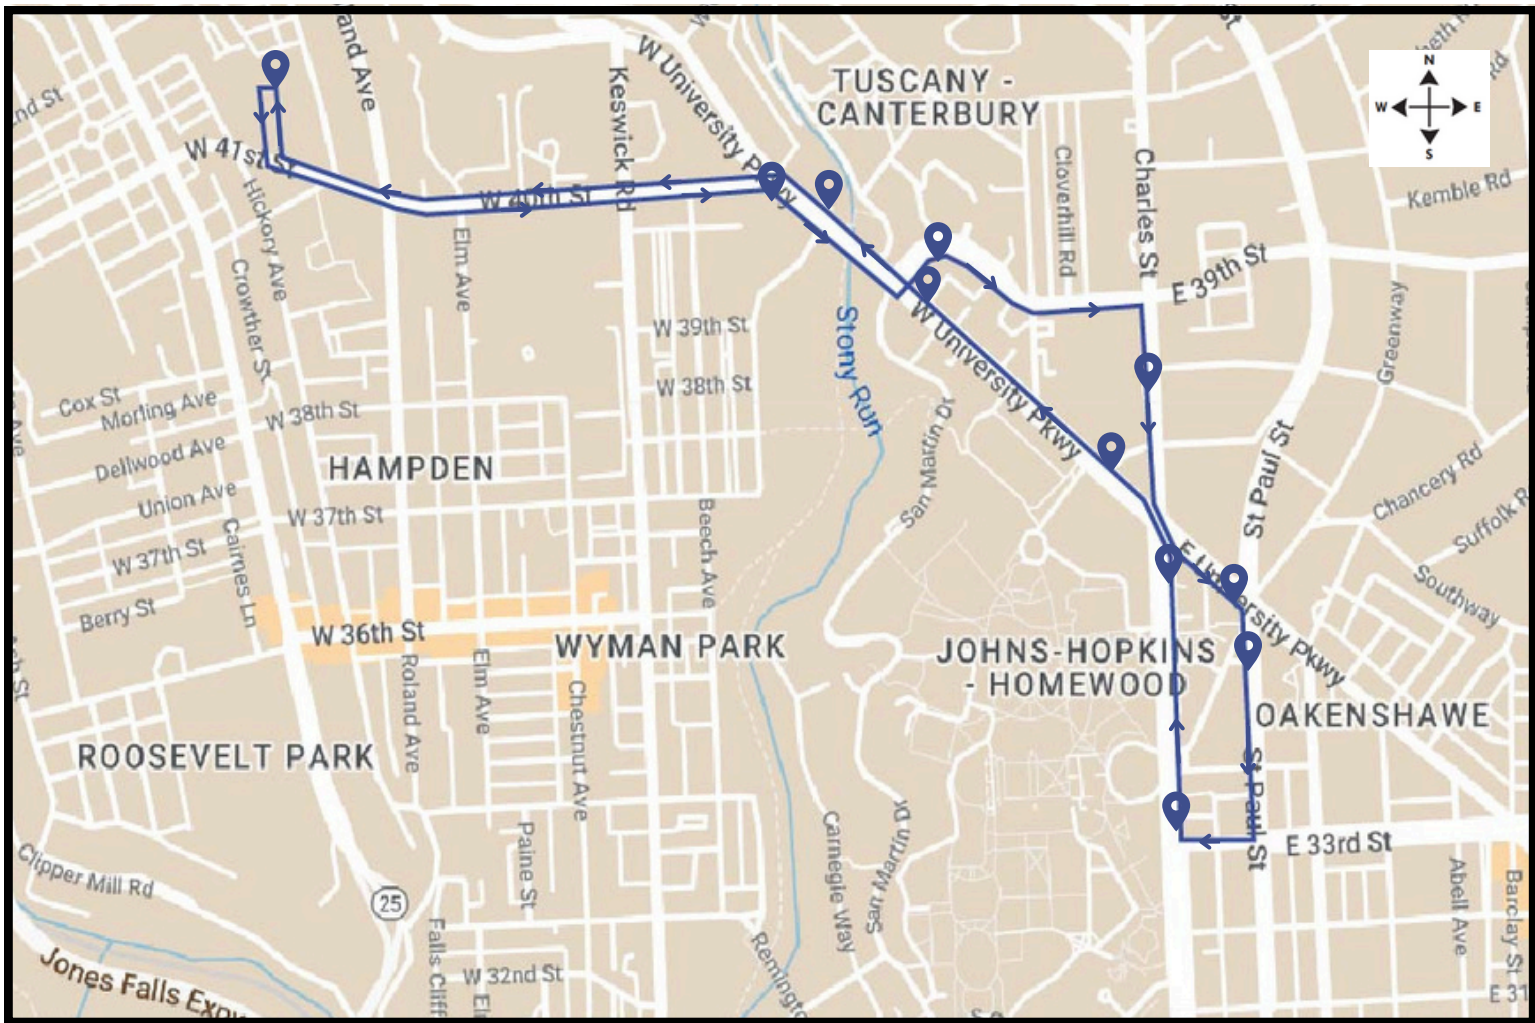

Giant Night Ride

2024-2025 Shuttle Schedule

Get up-to-the-minute information on arrival times with the TransLoc app (available via Google Play or the Apple App Store) or at <http://jhu.transloc.com>

Stop Order			
1. Scott Bates Commons	4. Broadview - 116 W University Pkwy	7. 505 W University Pkwy Apartments	10. Uni One - 1 E University Pkwy
2. N Charles St & University Pkwy Bus Stop	5. Carlyle Apartments	8. Broadview - 105 W 39th St	11. 3414 St Paul St
3. Bishops Rd & University Pkwy	6. 41st St Giant	9. The Academy	

Shuttle leaves from Scott-Bates Commons every 20 minutes starting at 6 PM with last departure at 10 PM

2024-2025 HOLIDAY SCHEDULE	
No service on the following dates:	
Labor Day	Sep 2nd
Thanksgiving	Nov 28th-29th
Winter Holiday	Dec 24th-25th
New Year's Eve & Day	Dec 31-Jan 1st
Martin Luther King, Jr. Day	Jan 20th
Memorial Day	May 26th
Juneteenth	Jun 19th
Independence Day	July 4th

Shuttle operates everyday.

Questions? Suggestions?
 Contact us!
 (410) 516 7275
shuttles@jhu.edu
<http://ts.jhu.edu/>
facebook.com/jhutransportation