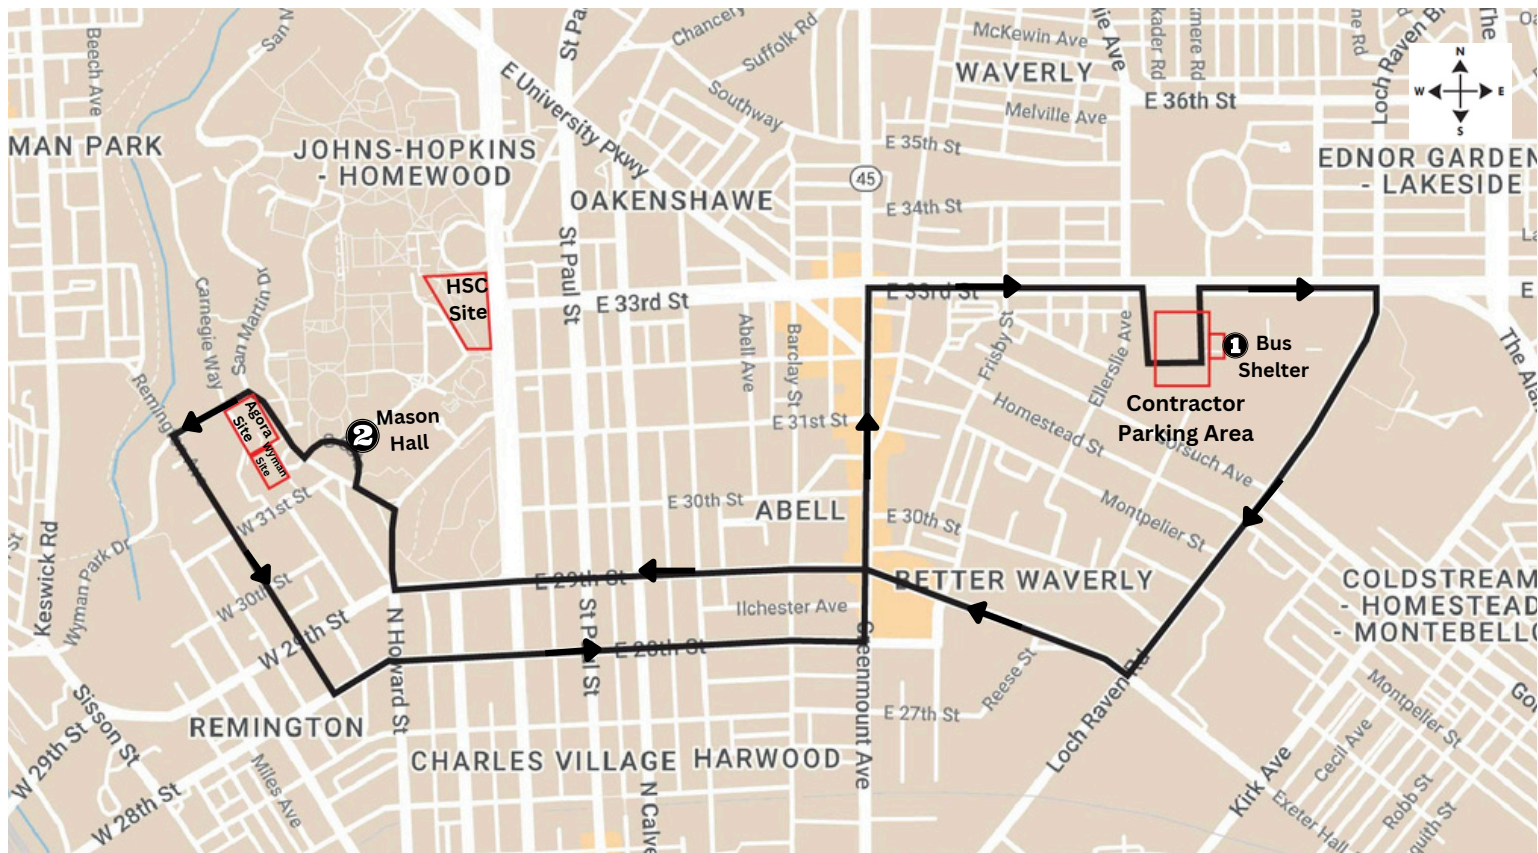

Ellerslie - Homewood Contractor Shuttle

2024-2025 Shuttle Schedule

Get up-to-the-minute information on arrival times with the TransLoc app (available via Google Play or the Apple App Store) or at <http://jhu.transloc.com>

Stop #	Location	Morning Departure Times				Afternoon Departure Times			
1	Ellerslie Lot	From Stop #1 - Ellerslie Lot				From Stop #2 - Mason Hall			
2	Mason Hall	5:30	6:00	6:30	7:00	2:30	3:00	4:00	5:00
						3:30	4:30		

Listed times are time points; shuttles leave no sooner than times listed.

**Above service provided by
ACADEMY EXPRESS**

**ON-CALL BLUE JAY SHUTTLE VAN AVAILABLE 7:30 AM TO 2:30 PM:
BOARD AT MASON HALL OR CALL (410) 516 4200 TO REQUEST A RIDE**

2024-2025 HOLIDAY SCHEDULE

No service on the following dates:

Labor Day	Sep 2nd
Thanksgiving	Nov 28th-29th
Winter Holiday	Dec 24-Dec 30
New Year's Eve & Day	Dec 31 - Jan 1st
Martin Luther King, Jr. Day	Jan 20th
Memorial Day	May 26th
Juneteenth	Jun 19th
Independence Day	July 4th