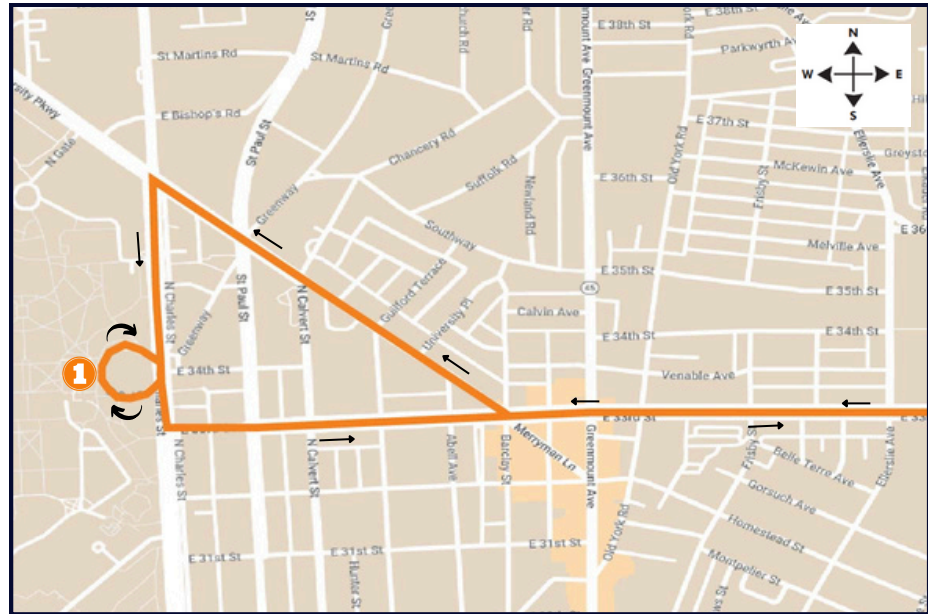

Homewood - Bayview Express

2024-2025 Shuttle Schedule

Get up-to-the-minute information on arrival times with the TransLoc app (available via Google Play or the Apple App Store) or at <http://jhu.transloc.com>

Stop #	Location
1	MSE Library
2	Asthma & Allergy Center

Morning Departure Times	
1. MSE Library	2. Asthma & Allergy Center
8:00 AM	8:30 AM
8:30 AM	9:00 AM
9:00 AM	9:30 AM
9:30 AM	10:00 AM
10:00 AM	10:30 AM

Afternoon Departure Times	
1. MSE Library	2. Asthma & Allergy Center
2:30 PM	3:00 PM
3:00 PM	3:30 PM
3:30 PM	4:00 PM
4:00 PM	4:30 PM
4:30 PM	5:00 PM
5:00 PM	5:30 PM

Listed times are time points; shuttles leave no sooner than times listed.

2024-2025 HOLIDAY SCHEDULE	
No service on the following dates:	
Labor Day	Sep 2nd
Thanksgiving	Nov 28th-29th
Winter Holiday	Dec 24th-26th
New Year's Eve & Day	Dec 31-Jan 1st
Martin Luther King, Jr. Day	Jan 20th
Memorial Day	May 26th
Juneteenth	Jun 19th
Independence Day	July 4th

Shuttle operates Monday through Friday only.

Questions? Suggestions?

Contact us!

(410) 516 7275

shuttles@jhu.edu

<http://ts.jhu.edu/>

facebook.com/jhutransportation