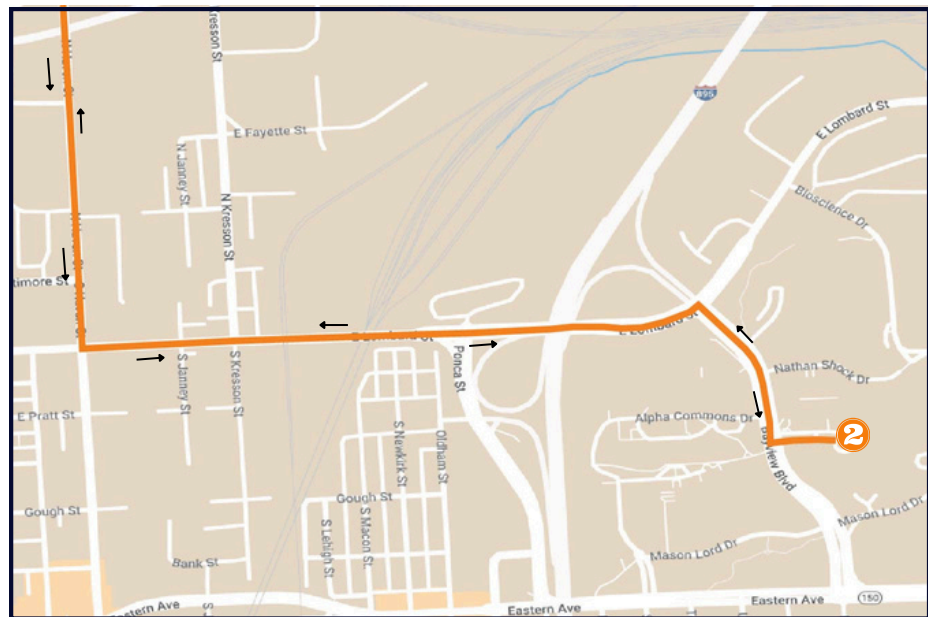

Homewood - Bayview Express

2024-2025 Shuttle Schedule

Get up-to-the-minute information on arrival times with the TransLoc app (available via Google Play or the Apple App Store) or at <http://jhu.transloc.com>

Stop #	Location
1	MSE Library
2	Asthma & Allergy Center

Morning Departure Times	
1. MSE Library	2. Asthma & Allergy Center
8:00 AM	8:30 AM
8:30 AM	9:00 AM
9:00 AM	9:30 AM
9:30 AM	10:00 AM
10:00 AM	10:30 AM

2024-2025 HOLIDAY SCHEDULE	
No service on the following dates:	
Labor Day	Sep 2nd
Thanksgiving	Nov 28th-29th
Winter Holiday	Dec 24th-26th
New Year's Eve & Day	Dec 31-Jan 1st
Martin Luther King, Jr. Day	Jan 20th
Memorial Day	May 26th
Juneteenth	Jun 19th
Independence Day	July 4th