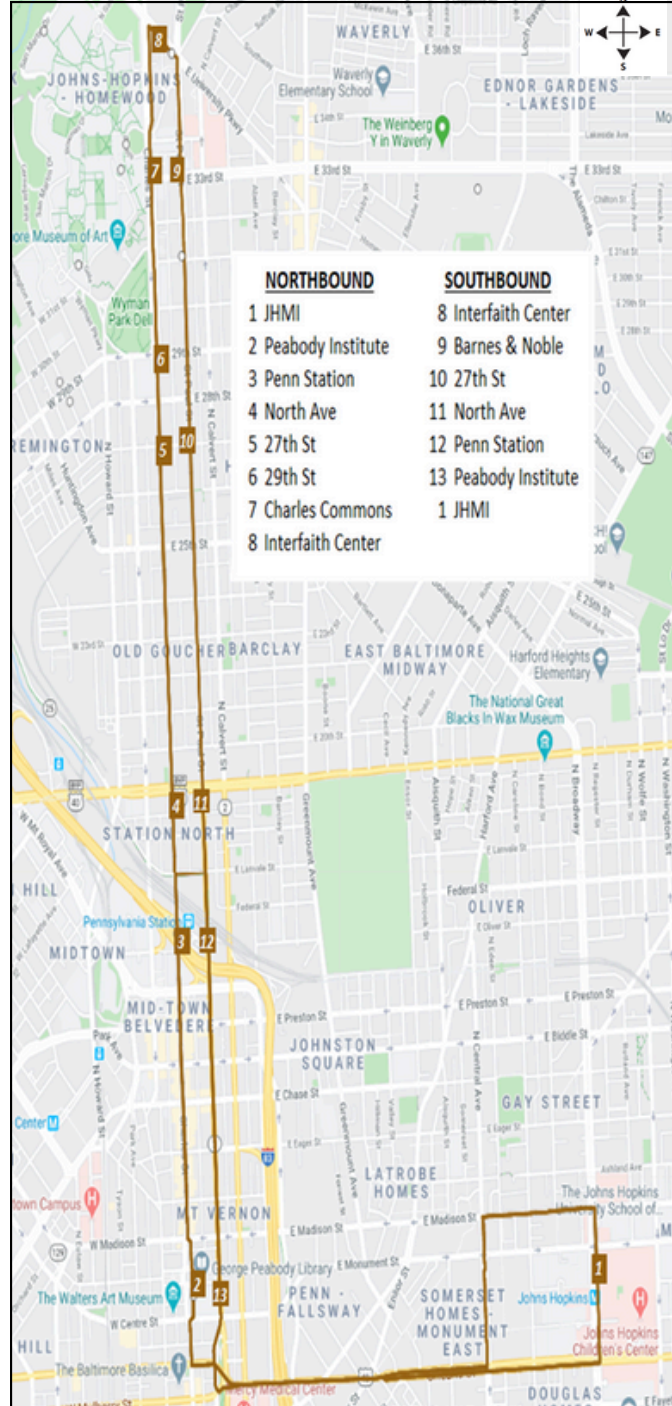

Homewood-Peabody-JHMI Shuttle

2024-2025 Schedule

NO service 09/02/24, 11/28/24, 12/25/24, 01/01/25, 01/20/25, 05/26/25

Get up-to-the-minute information on arrival times with the TransLoc app (available via Google Play or the Apple App Store) or at <http://jhu.transloc.com>

MON-FRI NORTHBOUND		
AM	PM	PM
6:00	12:00	5:07
6:15	12:10	5:15
6:30	12:20	5:22
6:45	12:30	5:30
7:00	12:40	5:37
7:15	12:50	5:45
7:30	1:00	5:52
7:45	1:10	6:00
8:00	1:20	6:10
8:07	1:30	6:20
8:15	1:40	6:30
8:22	1:50	6:45
8:30	2:00	7:00
8:37	2:10	7:15
8:45	2:20	7:30
8:52	2:30	7:45
9:00	2:40	8:00
9:10	2:50	8:15
9:20	3:00	8:30
9:30	3:10	9:00
9:40	3:20	9:30
9:50	3:30	10:00
10:00	3:37	10:30
10:10	3:45	11:00
10:20	3:52	11:30
10:30	4:00	AM
10:40	4:07	12:00
10:50	4:15	12:30
11:00	4:22	
11:10	4:30	
11:20	4:37	
11:30	4:45	
11:40	4:52	
11:50	5:00	

SAT-SUN NORTHBOUND & SOUTHBOUND

Buses depart from both 1-JHMI and 8-Interfaith Center at the below times. **Shaded departures occur on Saturdays only.**

AM	AM	AM	PM	PM	PM	PM	PM	PM	PM	PM	AM
7:25	8:40	10:20	12:00	1:40	3:20	5:00	6:40	8:20	9:35	10:50	12:05
7:50	9:05	10:45	12:25	2:05	3:45	5:25	7:05	8:45	10:00	11:15	12:30
8:15	9:30	11:10	12:50	2:30	4:10	5:50	7:30	9:10	10:25	11:40	
	9:55	11:35	1:15	2:55	4:35	6:15	7:55				

On weekends, the free [Charm City Circulator](#) offers an additional way to get around with several routes and many departures.

Attention
Homewood-Peabody-JHMI Shuttle
Riders!

**For any questions or concerns about bus timing
or tracking, please call
Academy's Dispatch office line at**