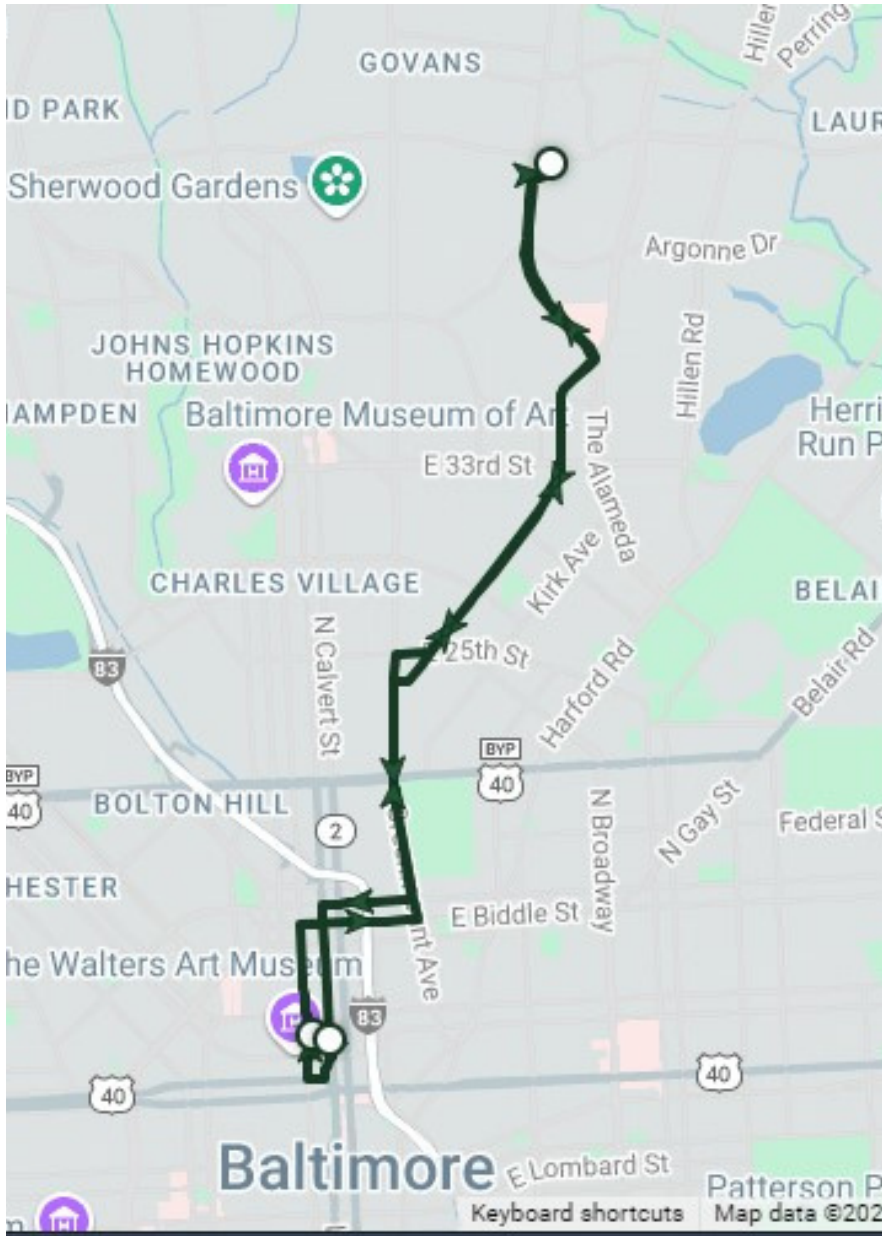

Peabody Election Shuttle

Early Voting Day 10/29/24

Get up-to-the-minute information on arrival times with the TransLoc app (available via Google Play or the Apple App Store) or at <http://jhu.transloc.com>

STOP ORDER

**Peabody Northbound Bus Stop
(Charles St)**

League for People with Disabilities

**Peabody Southbound Bus Stop
(St. Paul St.)**

This Shuttle runs approximately every 30 minutes from Peabody Northbound bus stop on Charles St., with service from 10:00AM - 4:30 PM on Early Vote Day, 10/29/24