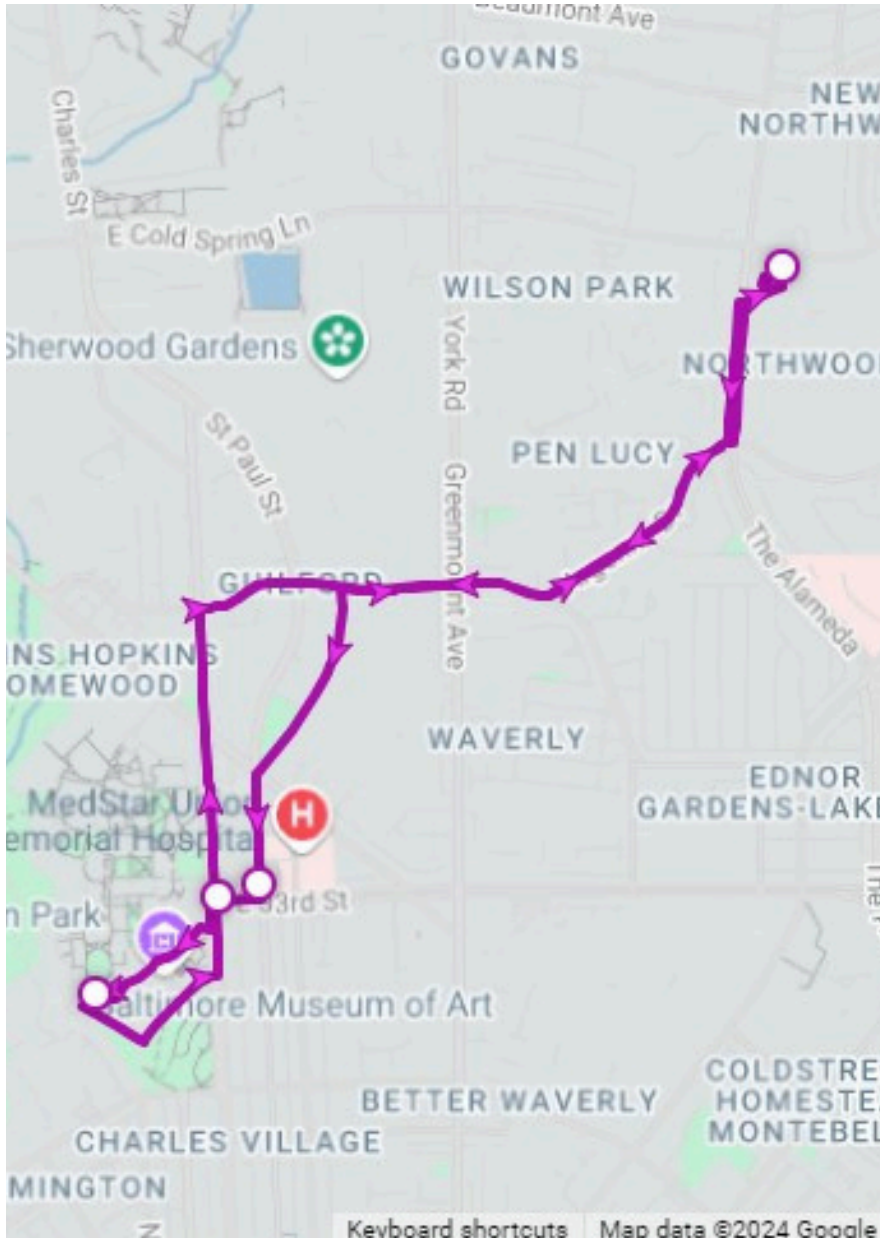

# Homewood Election Shuttle

## Early Voting Day 10/29/24

Get up-to-the-minute information on arrival times with the TransLoc app (available via Google Play or the Apple App Store) or at <http://jhu.transloc.com>

STOP ORDER
Mason Hall
Scott-Bates Commons
League for People with Disabilities
Barnes & Noble
Mason Hall

*This Shuttle runs approximately every 30 minutes from Mason Hall, with service from 10:00AM - 4:30 PM on Early Vote Day, 10/29/24*

Questions? Suggestions?  
Contact us!  
410-516-7275  
[shuttles@jhu.edu](mailto:shuttles@jhu.edu)  
<https://jhfre.jhu.edu/ts/>  
[facebook.com/jhutransportation](https://facebook.com/jhutransportation)