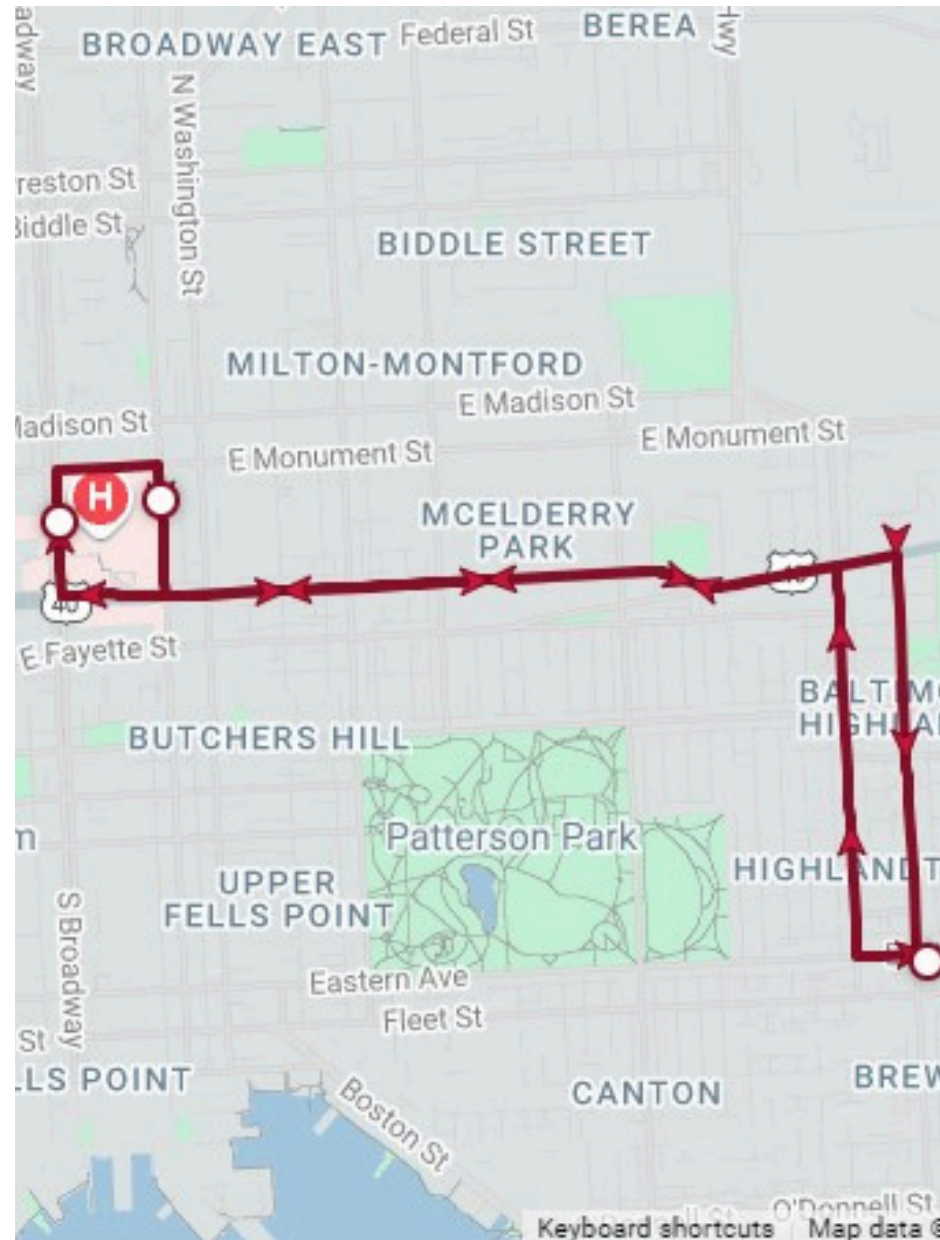

East Baltimore Election Shuttle

Early Voting Day 10/29/24

Get up-to-the-minute information on arrival times with the TransLoc app (available via Google Play or the Apple App Store) or at <http://jhu.transloc.com>

STOP ORDER
Homewood-JHMI Bus Stop (Broadway)
Wolfe St Shuttle Stop
Enoch Pratt Free Library

This Shuttle runs approximately every 30 minutes from the Homewood-JHMI bus stop on Broadway, with service from 10:00AM - 4:30 PM on Early Vote Day, 10/29/24