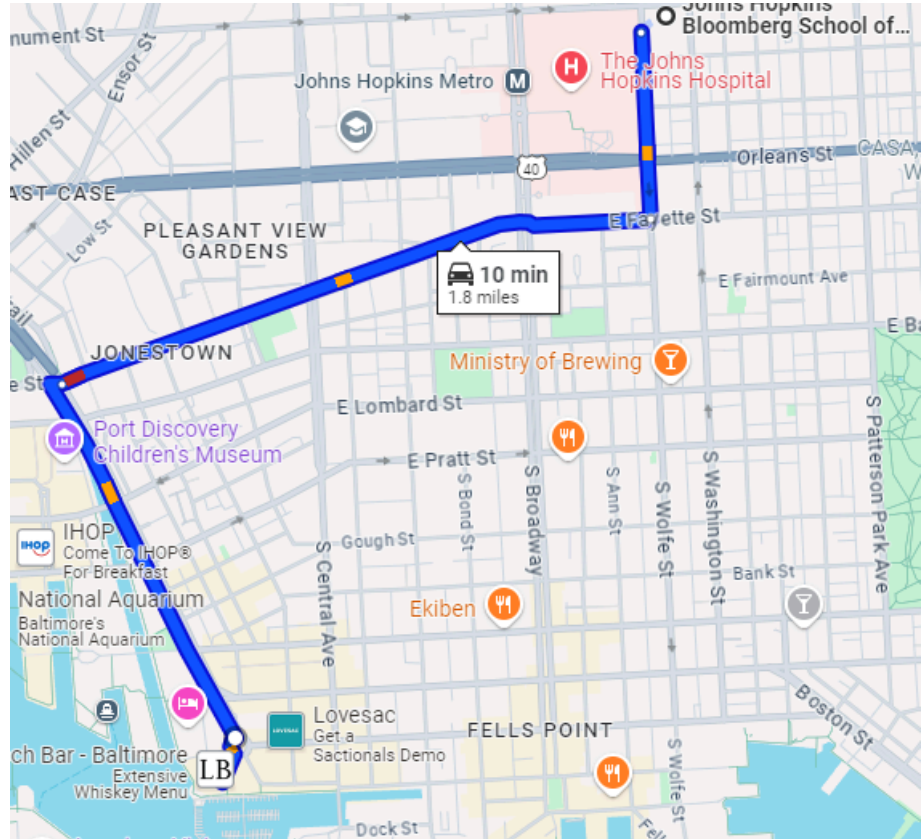

Carey Business - East Baltimore

Fall 24 Shuttle Schedule

Get up-to-the-minute information on arrival times with the TransLoc app (available via Google Play or the Apple App Store) or at <http://jhu.transloc.com>

Stop #	Location
1	Bloomberg School of Public Health
2	Carey Business school
Southbound	
Depart	Arrive
BSPH	Carey
8:00 AM	8:15 AM
1:00 PM	1:15 PM
Northbound	
Depart	Arrive
Carey	BSPH
11:45 AM	12:00 PM
4:45 PM	5:00 PM

Listed times are time points; shuttles leave no sooner than times listed.

Shuttle operates Monday through Friday from 11/4/24 to 12/20/24.

2024-2025 HOLIDAY SCHEDULE	
<i>No service on the following dates:</i>	
Thanksgiving	Nov 27th-29th