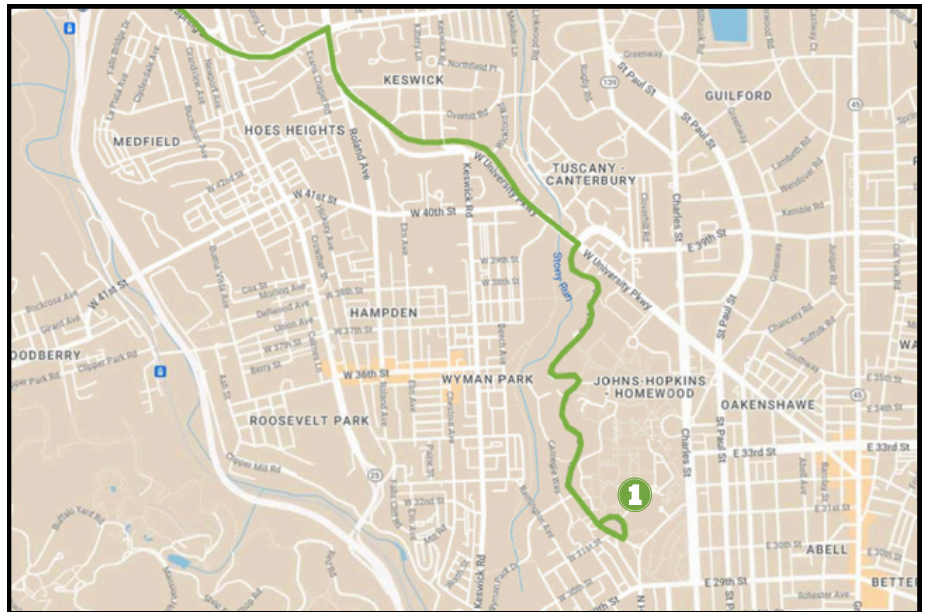

# Homewood - Mt. Washington Express

## 2024 Fall Schedule

Get up-to-the-minute information on arrival times with the TransLoc app (available via Google Play or the Apple App Store) or at <http://jhu.transloc.com>

Stop #	Location
1	Mason Hall
2	McAuley Hall
3	6225 Smith Avenue

Departure Times		
1. Mason	2. McAuley	3. 6225 Smith Ave
8:00 AM	8:24 AM	8:27 AM
8:50 AM	9:10 AM	9:13 AM
9:40 AM	10:00 AM	10:03 AM
10:25 AM	10:45 AM	10:48 AM
11:10 AM	11:30 AM	11:33 AM
12:30 PM	12:50 PM	12:53 PM
1:15 PM	1:35 PM	1:38 PM
2:00 PM	2:25 PM	2:28 PM
2:55 PM	3:20 PM	3:23 PM
3:50 PM	4:15 PM	4:18 PM
4:45 PM	5:05 PM	5:08 PM
6:30 PM	6:50 PM	N/A
7:45 PM	8:05 PM	N/A
9:15 PM	9:40 PM	N/A

**Shuttle operates Monday through Friday only.**

Listed times are time points; shuttles leave no sooner than times listed.

There is an additional stop at McAuley approx. 3 minutes after 6225 Smith Ave stop