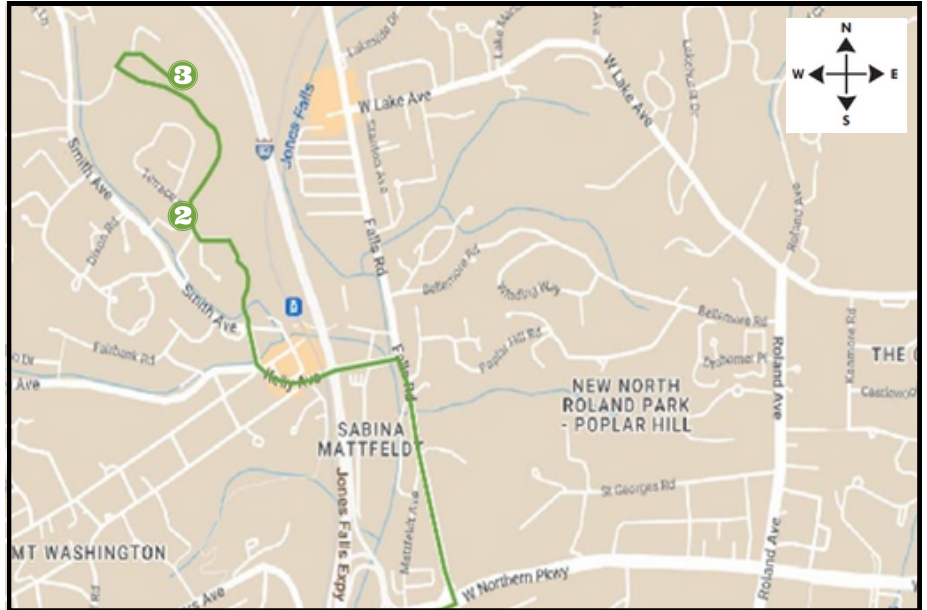

# Homewood - Mt. Washington Express

## 2024 Fall Schedule

Get up-to-the-minute information on arrival times with the TransLoc app (available via Google Play or the Apple App Store) or at <http://jhu.transloc.com>

Stop #	Location
1	Mason Hall
2	McAuley Hall
3	6225 Smith Avenue

Departure Times		
1. Mason	2. McAuley	3. 6225 Smith Ave
8:00 AM	8:24 AM	8:27 AM
8:50 AM	9:10 AM	9:13 AM
9:40 AM	10:00 AM	10:03 AM
10:25 AM	10:45 AM	10:48 AM
11:10 AM	11:30 AM	11:33 AM
12:30 PM	12:50 PM	12:53 PM
1:15 PM	1:35 PM	1:38 PM
2:00 PM	2:25 PM	2:28 PM
2:55 PM	3:20 PM	3:23 PM
3:50 PM	4:15 PM	4:18 PM
4:45 PM	5:05 PM	5:08 PM
6:30 PM	6:50 PM	N/A
7:45 PM	8:05 PM	N/A
9:15 PM	9:40 PM	N/A

**Shuttle operates Monday through Friday only.**

Listed times are time points; shuttles leave no sooner than times listed.

There is an additional stop at McAuley approx. 3 minutes after 6225 Smith Ave stop