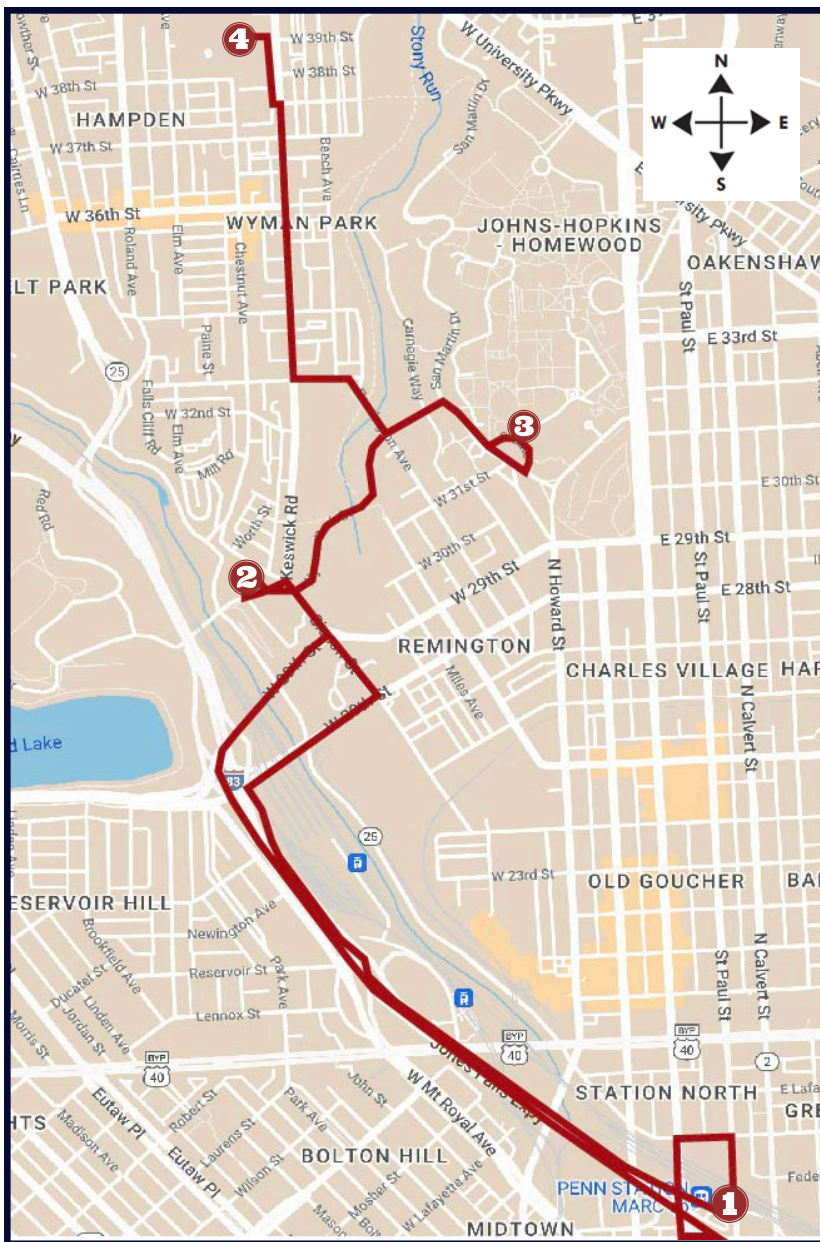

Stop Order Afternoon

Keswick South

Mason Hall

Stieff Building

Penn Station

Stieff Building

Mason Hall

Keswick South

Departure Times Morning

Penn	Mason	Keswick
7:50 AM	8:00 AM	8:05 AM
8:30 AM	8:40 AM	8:45 AM
9:20 AM	9:30 AM	9:35 AM

Departure Times Afternoon

Keswick	Mason	Penn
2:30 PM	2:35 PM	2:50 PM
3:10 PM	3:15 PM	3:30 PM
3:50 PM	3:55 PM	4:10 PM
4:25 PM	4:30 PM	4:45 PM

2024-2025 HOLIDAY SCHEDULE

No service on the following dates:

Labor Day	Sep 2nd
Thanksgiving	Nov 28th-29th
Winter Holiday	Dec 24th-26th
New Year's Day	Jan 1st
Martin Luther King, Jr. Day	Jan 20th
Memorial Day	May 26th
Juneteenth	Jun 19th
Independence Day	July 4th