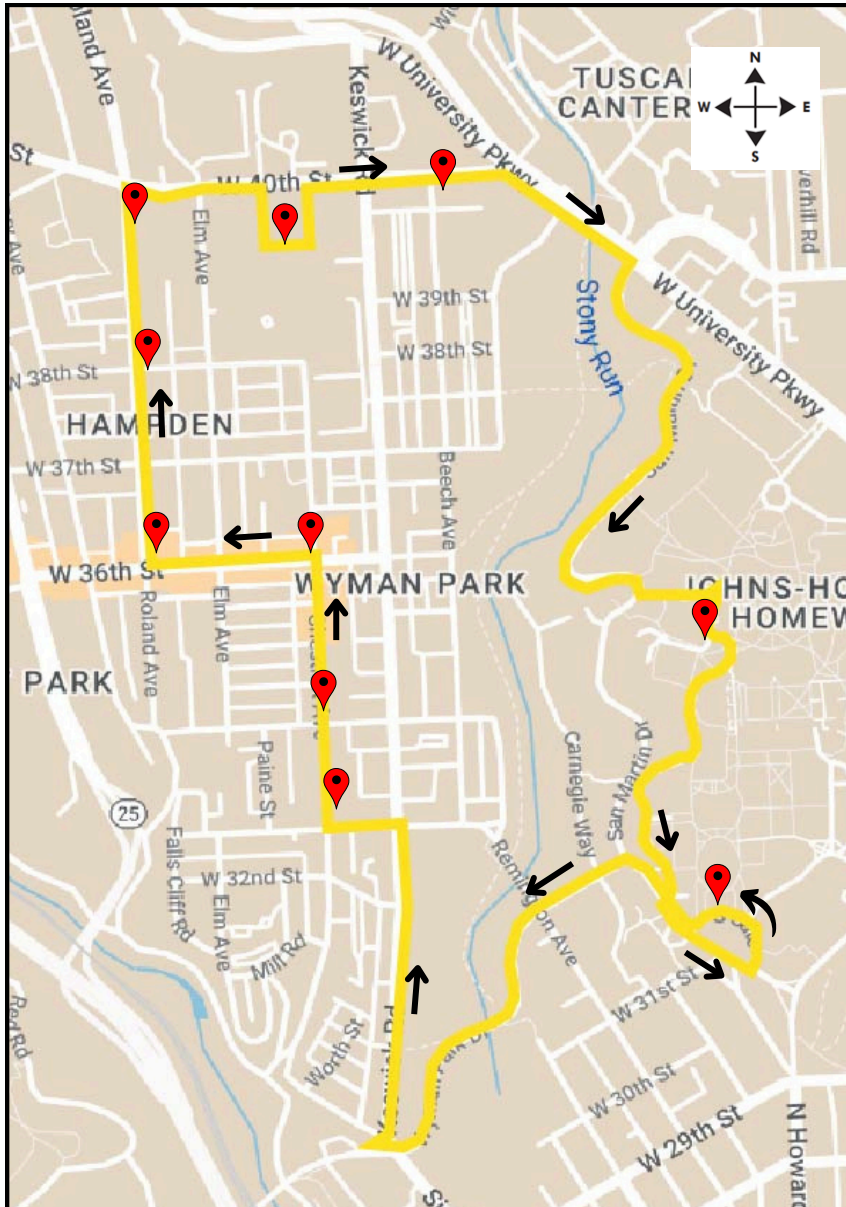

Hampden Shuttle

2024-2025 Shuttle Schedule

Get up-to-the-minute information on arrival times with the TransLoc app (available via Google Play or the Apple App Store) or at <http://jhu.transloc.com>

Stop Order
Mason Hall
33rd at Chestnut
3401 Chestnut Ave
The Charmery
Roland at 36th St
Roland at 38th St
3939 Roland (bus stop)
Rotunda, STSCI patio
40th St at Beech Ave
San Martin Center
Greenhouse Lot (Gilman rear)
Clark/ Hodson

This Shuttle runs approximately every 15 minutes from Mason Hall, with service from 7:45AM - 5:35 PM daily

2024-2025 HOLIDAY SCHEDULE

No service on the following dates:

Labor Day	Sep 2nd
Thanksgiving	Nov 28th-29th
Winter Holiday	Dec 24th-26th
New Year's Day	Jan 1st
Martin Luther King, Jr. Day	Jan 20th
Memorial Day	May 26th
Juneteenth	Jun 19th
Independence Day	July 4th