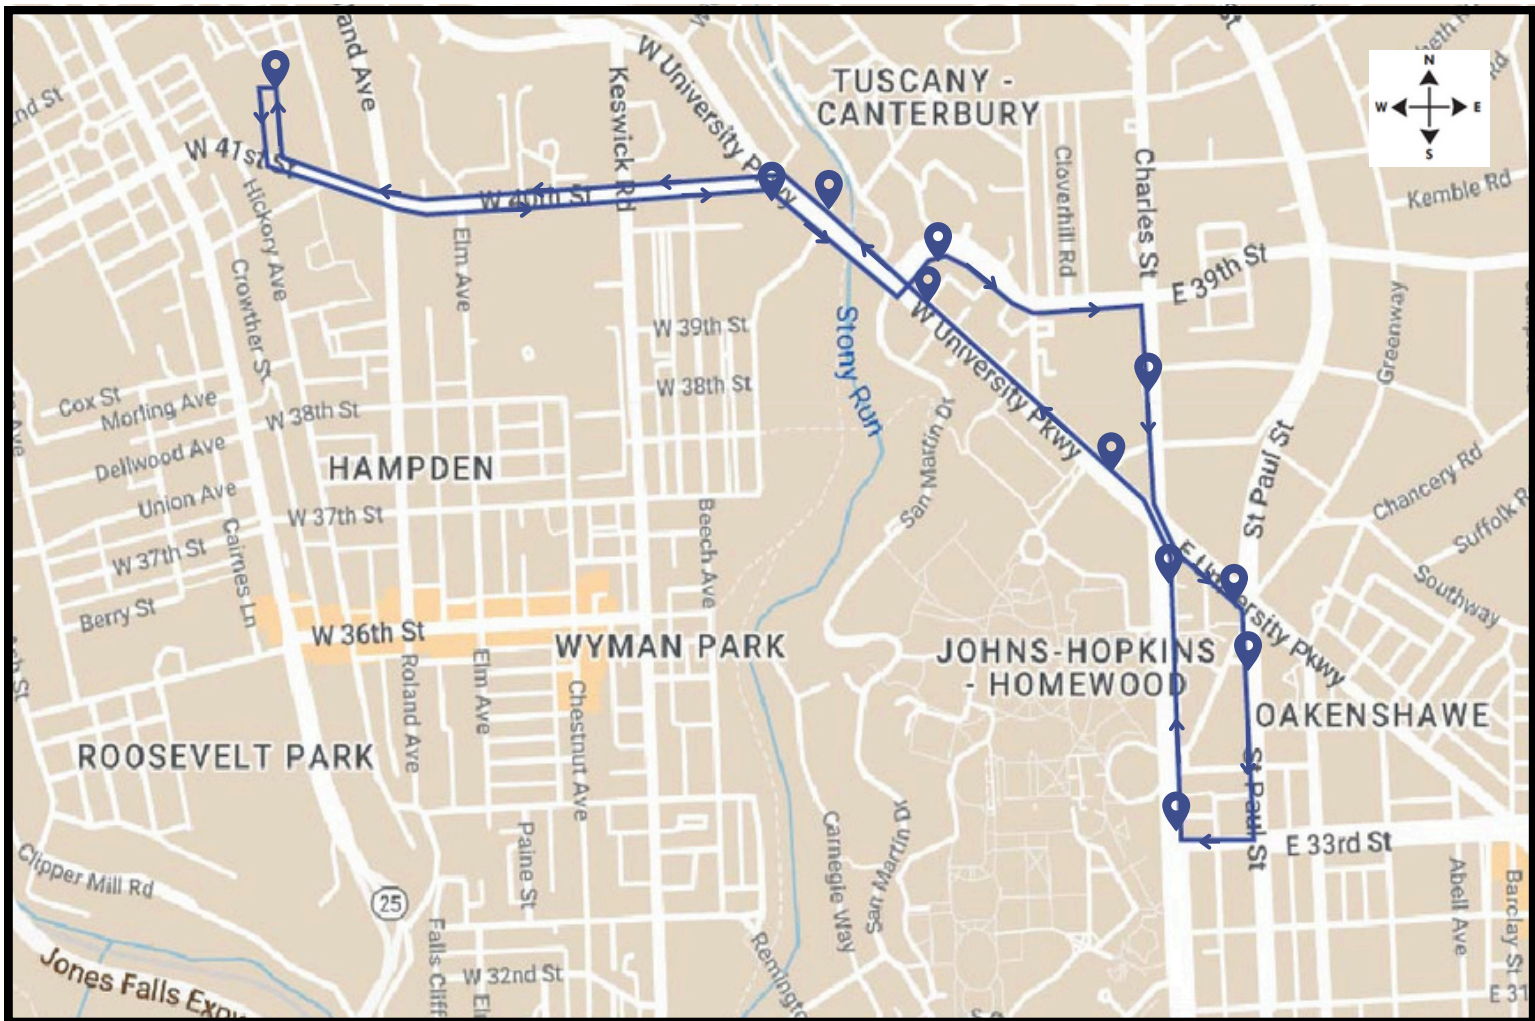

Giant Night Ride

2024-2025 Shuttle Schedule

Get up-to-the-minute information on arrival times with the TransLoc app (available via Google Play or the Apple App Store) or at <http://jhu.transloc.com>

Stop Order			
1. Scott Bates Commons	4. Broadview - 116 W University Pkwy	7. 505 W University Pkwy Apartments	10. Uni One - 1 E University Pkwy
2. N Charles St & University Pkwy Bus Stop	5. Carlyle Apartments	8. Broadview - 105 W 39th St	11. 3414 St Paul St
3. Bishops Rd & University Pkwy	6. 41st St Giant	9. The Academy	

Shuttle leaves from Scott-Bates Commons every 20 minutes starting at 6 PM with last departure at 10 PM

2024-2025 HOLIDAY SCHEDULE	
No service on the following dates:	
Labor Day	Sep 2nd
Thanksgiving	Nov 28th-29th
Winter Holiday	Dec 24th-26th
New Year's Day	Jan 1st
Martin Luther King, Jr. Day	Jan 20th
Memorial Day	May 26th
Juneteenth	Jun 19th
Independence Day	July 4th