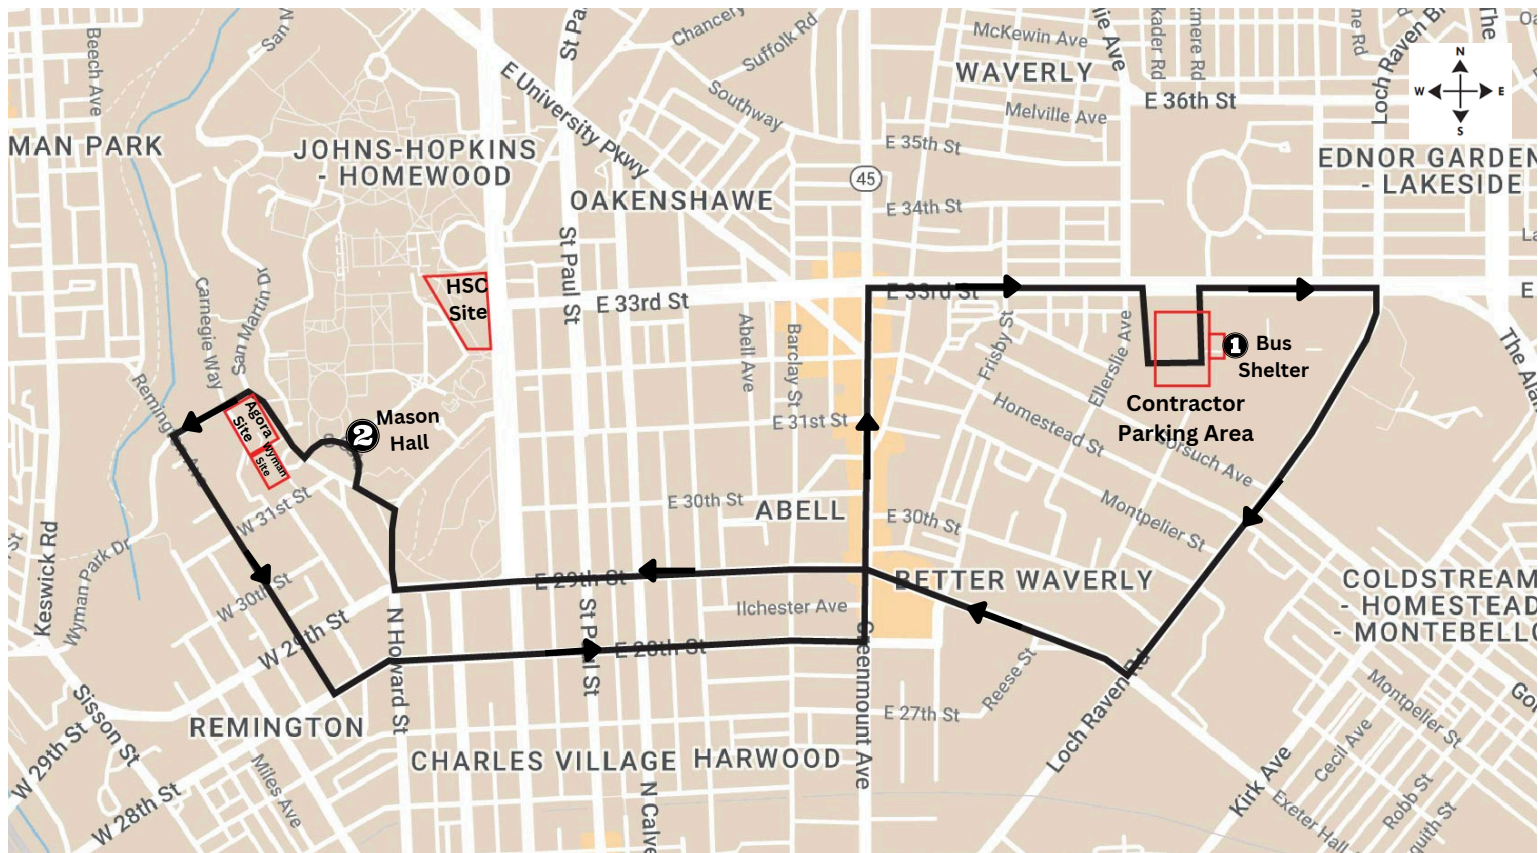

# Ellerslie - Homewood Contractor Shuttle

## 2024-2025 Shuttle Schedule

Get up-to-the-minute information on arrival times with the TransLoc app (available via Google Play or the Apple App Store) or at <http://jhu.transloc.com>

Stop #	Location	Morning Departure Times				Afternoon Departure Times			
		From Stop #1 - Ellerslie Lot				From Stop #2 - Mason Hall			
1	Ellerslie Lot								
2	Mason Hall	5:30	6:00	6:30	7:00	2:30	3:00	4:00	5:00
						3:30	4:30		

Listed times are time points; shuttles leave no sooner than times listed.

Above service provided by  
**ACADEMY EXPRESS**

**ON-CALL BLUE JAY SHUTTLE VAN AVAILABLE 7:30 AM TO 2:30 PM:  
BOARD AT MASON HALL OR CALL (410) 516 4200 TO REQUEST A RIDE**

### 2024-2025 HOLIDAY SCHEDULE

No service on the following dates:

Labor Day	Sep 2nd
Thanksgiving	Nov 28th-29th
Winter Holiday	Dec 24th-26th
New Year's Day	Jan 1st
Martin Luther King, Jr. Day	Jan 20th
Memorial Day	May 26th
Juneteenth	Jun 19th
Independence Day	July 4th