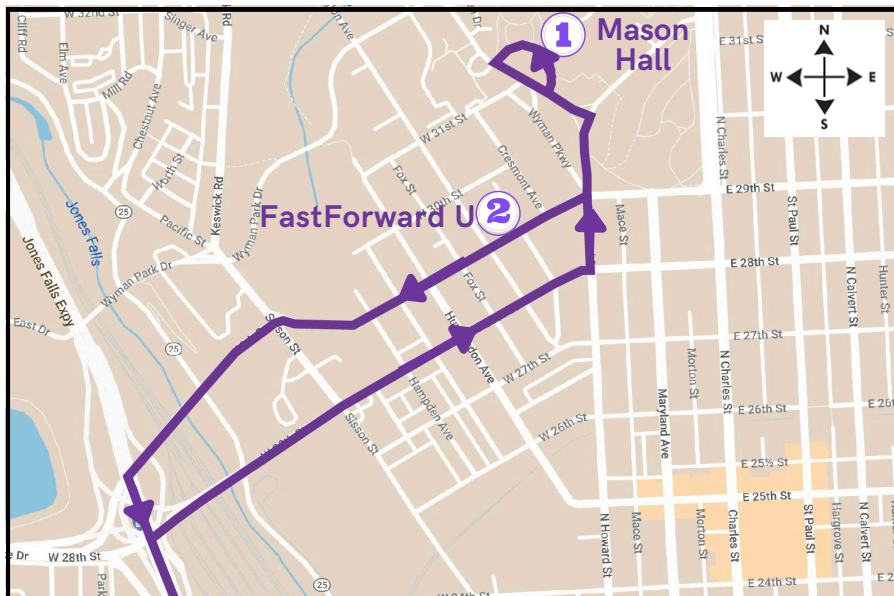

Homewood - Carey Business

Fall 24 Shuttle Schedule

Get up-to-the-minute information on arrival times with the TransLoc app (available via Google Play or the Apple App Store) or at <http://jhu.transloc.com>

Stop #	Location
1	Mason Hall
2	FastForward U
3	Carey Business School

Southbound	
Depart	Arrive
1. Mason Hall	3. Carey
7:55 AM	8:15 AM
12:15 PM	12:30 PM
12:45 PM	1:00 PM
5:15 PM	5:30 PM
8:55 PM	9:10 PM

Northbound	
Depart	Arrive
3. Carey	1. Mason Hall
8:20 AM	8:35 AM
12:30 PM	12:45 PM
4:45 PM	5:10 PM
9:10 PM	9:25 PM

Listed times are time points; shuttles leave no sooner than times listed.

Shuttle operates Monday through Friday from 08/12/24 to 12/20/24.

2024-2025 HOLIDAY SCHEDULE

No service on the following dates:

Labor Day	Sep 2nd
Thanksgiving	Nov 27th-29th