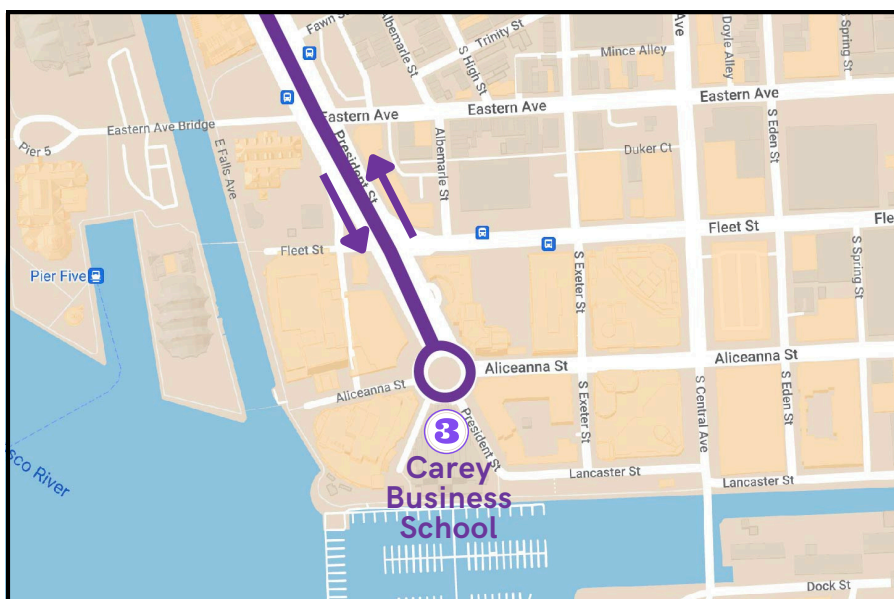

Homewood - Carey Business

Fall 24 Shuttle Schedule

Get up-to-the-minute information on arrival times with the TransLoc app (available via Google Play or the Apple App Store) or at <http://jhu.transloc.com>

Stop #	Location
1	Mason Hall
2	FastForward U
3	Carey Business School

Southbound	
Depart	Arrive
1. Mason Hall	3. Carey
7:55 AM	8:15 AM
12:15 PM	12:30 PM
12:45 PM	1:00 PM
5:15 PM	5:30 PM
8:55 PM	9:10 PM

Northbound	
Depart	Arrive
3. Carey	1. Mason Hall
8:20 AM	8:35 AM
12:30 PM	12:45 PM
4:45 PM	5:10 PM
9:10 PM	9:25 PM

Listed times are time points; shuttles leave no sooner than times listed.

Shuttle operates Monday through Friday from 08/12/24 to 12/20/24.

2024-2025 HOLIDAY SCHEDULE

No service on the following dates:

Labor Day	Sep 2nd
Thanksgiving	Nov 27th-29th