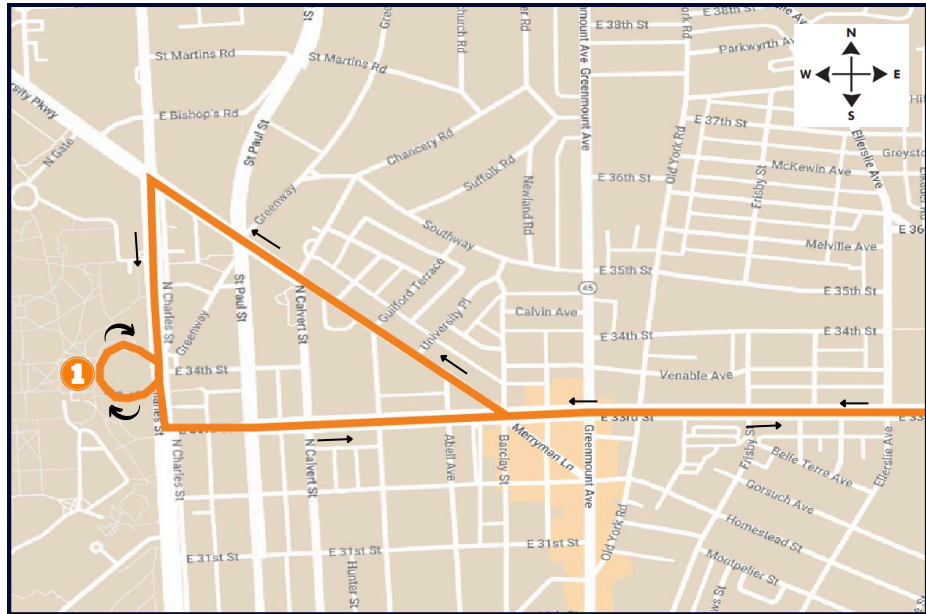

Homewood - Bayview Express

2024-2025 Shuttle Schedule

Get up-to-the-minute information on arrival times with the TransLoc app (available via Google Play or the Apple App Store) or at <http://jhu.transloc.com>

Stop #	Location
1	MSE Library
2	Asthma & Allergy Center

Morning Departure Times	
1. MSE Library	2. Asthma & Allergy Center
8:00 AM	8:30 AM
8:30 AM	9:00 AM
9:00 AM	9:30 AM
9:30 AM	10:00 AM
10:00 AM	10:30 AM

Afternoon Departure Times	
1. MSE Library	2. Asthma & Allergy Center
2:30 PM	3:00 PM
3:00 PM	3:30 PM
3:30 PM	4:00 PM
4:00 PM	4:30 PM
4:30 PM	5:00 PM
5:00 PM	5:30 PM

Listed times are time points; shuttles leave no sooner than times listed.

2024-2025 HOLIDAY SCHEDULE	
No service on the following dates:	
Labor Day	Sep 2nd
Thanksgiving	Nov 28th-29th
Winter Holiday	Dec 24th-26th
New Year's Day	Jan 1st
Martin Luther King, Jr. Day	Jan 20th
Memorial Day	May 26th
Juneteenth	Jun 19th
Independence Day	July 4th

Shuttle operates Monday through Friday only.

Questions? Suggestions?
Contact us!
(410) 516 7275
shuttles@jhu.edu
<http://ts.jhu.edu/>
facebook.com/jhutransportation