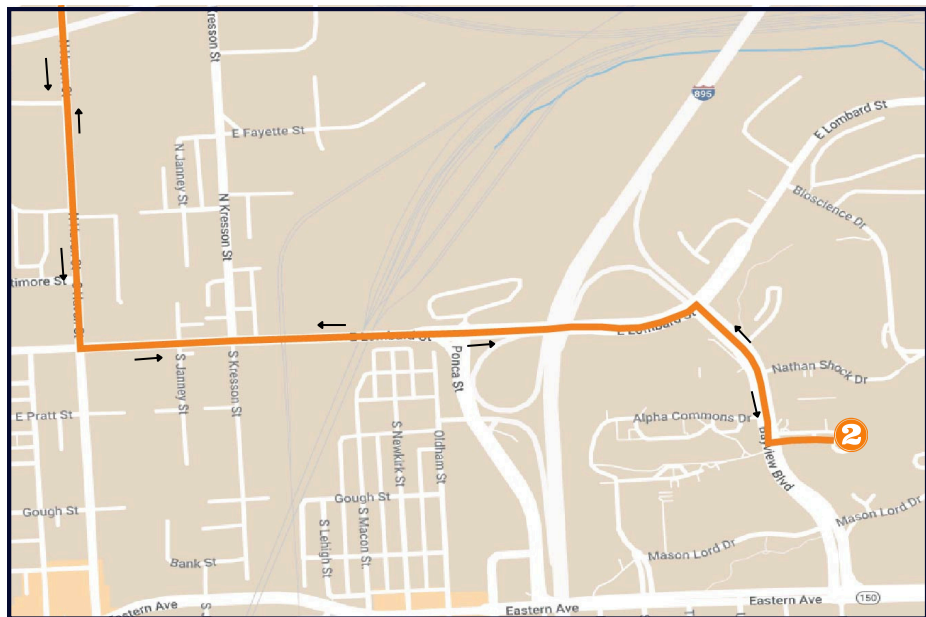

Homewood - Bayview Express

2024-2025 Shuttle Schedule

Get up-to-the-minute information on arrival times with the TransLoc app (available via Google Play or the Apple App Store) or at <http://jhu.transloc.com>

Stop #	Location
1	MSE Library
2	Asthma & Allergy Center

Morning Departure Times	
1. MSE Library	2. Asthma & Allergy Center
8:00 AM	8:30 AM
8:30 AM	9:00 AM
9:00 AM	9:30 AM
9:30 AM	10:00 AM
10:00 AM	10:30 AM

Afternoon Departure Times	
1. MSE Library	2. Asthma & Allergy Center
2:30 PM	3:00 PM
3:00 PM	3:30 PM
3:30 PM	4:00 PM
4:00 PM	4:30 PM
4:30 PM	5:00 PM
5:00 PM	5:30 PM

Listed times are time points; shuttles leave no sooner than times listed.

2024-2025 HOLIDAY SCHEDULE	
No service on the following dates:	
Labor Day	Sep 2nd
Thanksgiving	Nov 28th-29th
Winter Holiday	Dec 24th-26th
New Year's Day	Jan 1st
Martin Luther King, Jr. Day	Jan 20th
Memorial Day	May 26th
Juneteenth	Jun 19th
Independence Day	July 4th

Shuttle operates Monday through Friday only.

Questions? Suggestions?
Contact us!
(410) 516 7275
shuttles@jhu.edu
<http://ts.jhu.edu/>
facebook.com/jhutransportation