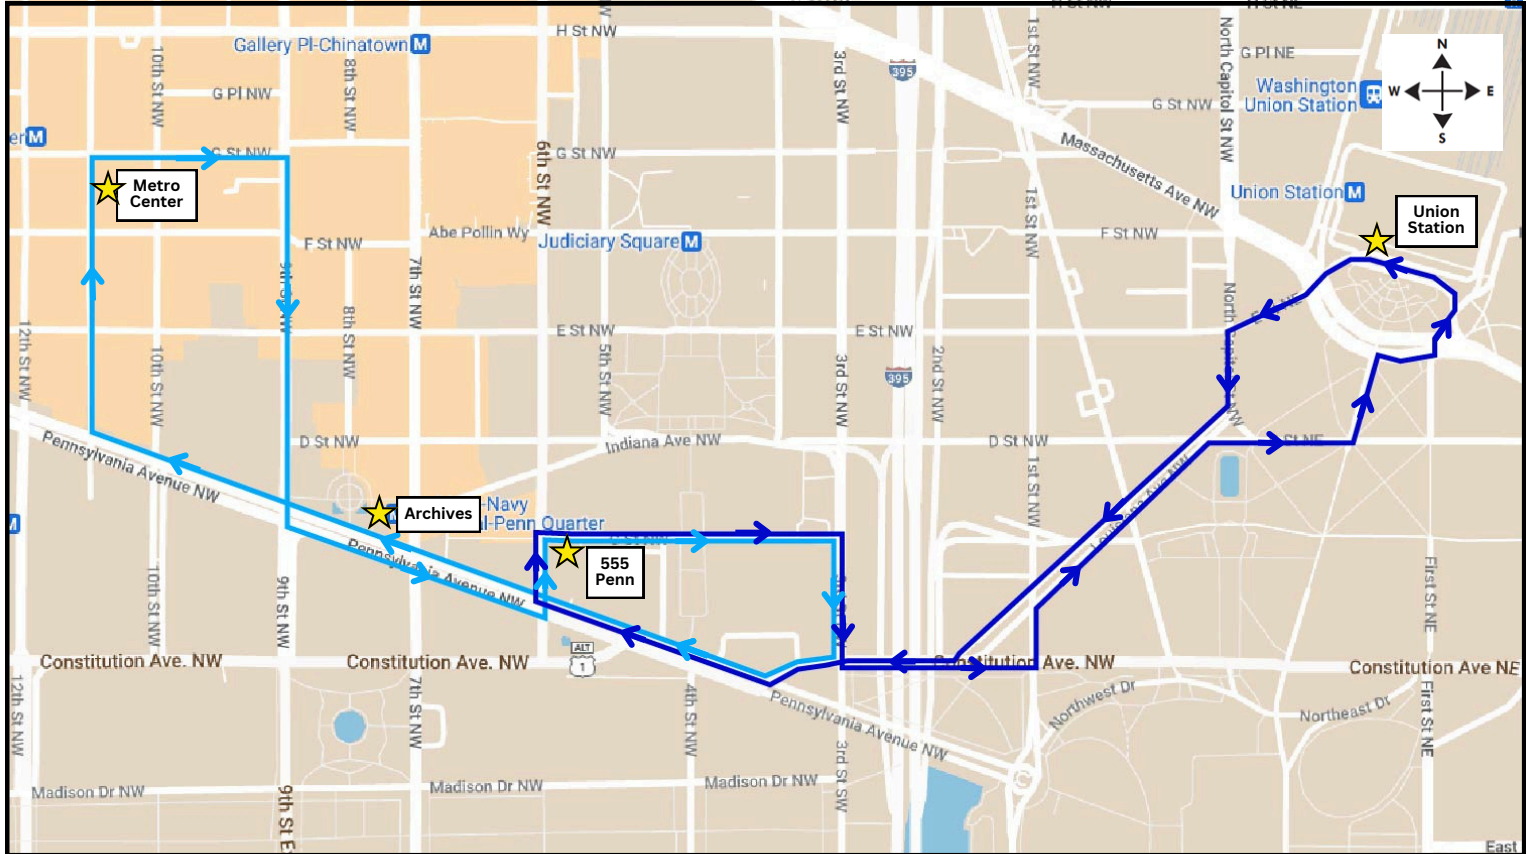

JHU DC Shuttle

2024-2025 Shuttle Schedule

Get up-to-the-minute information on arrival times with the [TransLoc](#) app (available via Google Play or the Apple App Store)

NO SERVICE: Sep 2nd, Nov 28th, Nov 29th, Dec 24th, Dec 25th, Dec 26th, Jan 1st, Jan 20th, May 26th, Jun 19th, Jul 4th.

AM Service: 7:00 AM - 10:00 AM

555 Penn	Archives	Metro Center	555 Penn	Union Station
			7:00 AM	7:10 AM
7:20 AM	7:24 AM	7:28 AM	7:35 AM	7:45 AM
7:55 AM	7:59 AM	8:03 AM	8:10 AM	8:20 AM
8:30 AM	8:34 AM	8:38 AM	8:45 AM	8:55 AM
9:05 AM	9:09 AM	9:13 AM	9:20 AM	9:30 AM
9:40 AM	9:44 AM	9:48 AM	9:55 AM	

PM Service: 4:30 PM - 9:30 PM

555 Penn	Archives	Metro Center	555 Penn	Union Station
			4:30 PM	4:40 PM
4:50 PM	4:54 PM	4:58 PM	5:05 PM	5:15 PM
5:25 PM	5:29 PM	5:33 PM	5:40 PM	5:50 PM
6:00 PM	6:04 PM	6:08 PM	6:15 PM	6:25 PM
6:35 PM	6:39 PM	6:43 PM	6:50 PM	7:00 PM
7:10 PM	7:14 PM	7:18 PM	7:35 PM	7:45 PM
7:55 PM	7:59 PM	8:03 PM	8:10 PM	8:20 PM
8:30 PM	8:34 PM	8:38 PM	8:45 PM	8:55 PM
9:05 PM	9:09 PM	9:13 PM	9:20 PM	9:30 PM
9:40 PM	9:44 PM	9:48 PM	9:55 PM	

facebook.com/jhutransportation

Shuttle operates Monday through Friday only.