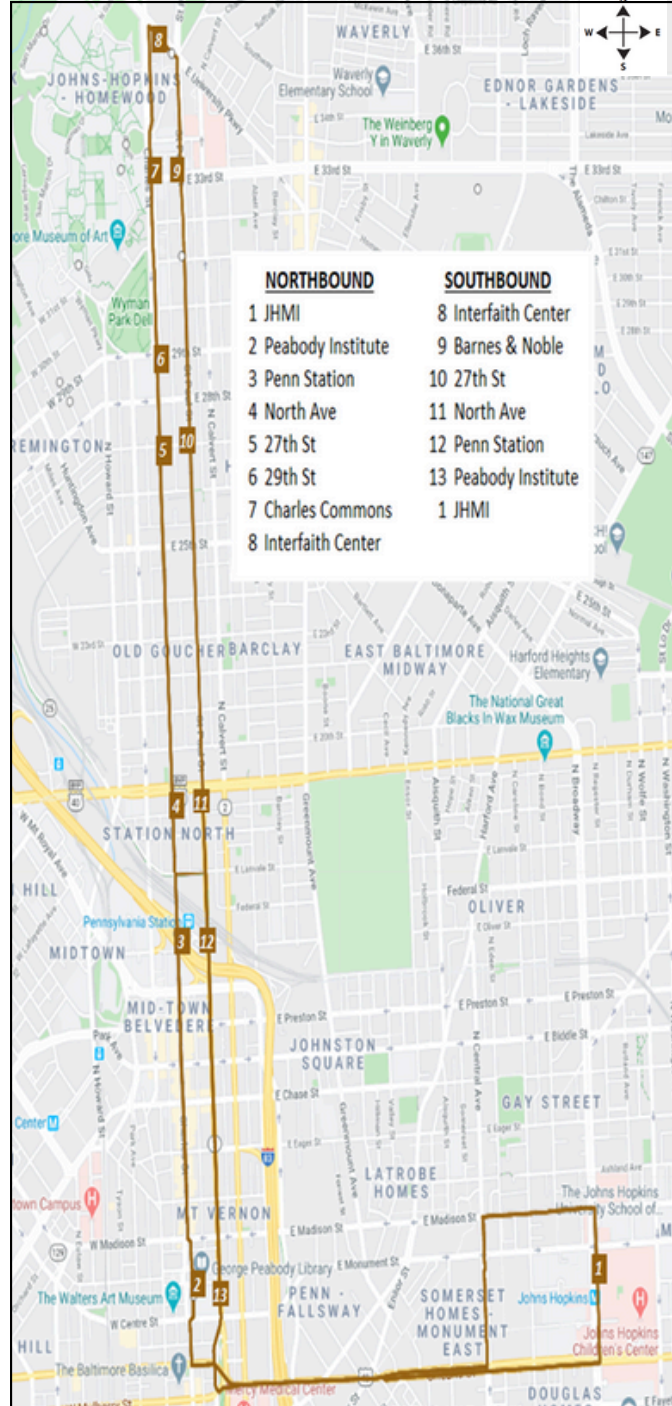

Homewood-Peabody-JHMI Shuttle

2024-2025 Schedule

NO service 09/02/24, 11/28/24, 12/25/24, 01/01/25, 01/20/25, 05/26/25

Get up-to-the-minute information on arrival times with the TransLoc app (available via Google Play or the Apple App Store) or at <http://jhu.transloc.com>

MON-FRI NORTHBOUND		
AM	PM	PM
6:00	12:00	5:07
6:15	12:10	5:15
6:30	12:20	5:22
6:45	12:30	5:30
7:00	12:40	5:37
7:15	12:50	5:45
7:30	1:00	5:52
7:45	1:10	6:00
8:00	1:20	6:10
8:07	1:30	6:20
8:15	1:40	6:30
8:22	1:50	6:45
8:30	2:00	7:00
8:37	2:10	7:15
8:45	2:20	7:30
8:52	2:30	7:45
9:00	2:40	8:00
9:10	2:50	8:15
9:20	3:00	8:30
9:30	3:10	9:00
9:40	3:20	9:00
9:50	3:30	9:30
10:00	3:37	10:00
10:10	3:45	10:30
10:20	3:52	11:00
10:30	4:00	11:30
10:40	4:07	AM
10:50	4:15	12:00
11:00	4:22	12:30
11:10	4:30	
11:20	4:37	
11:30	4:45	
11:40	4:52	
11:50	5:00	

SAT-SUN NORTHBOUND & SOUTHBOUND

Buses depart from both 1-JHMI and 8-Interfaith Center at the below times. **Shaded departures occur on Saturdays only.**

AM	AM	AM	PM	PM	PM	PM	PM	PM	PM	PM	AM
7:25	8:40	10:20	12:00	1:40	3:20	5:00	6:40	8:20	9:35	10:50	12:05
7:50	9:05	10:45	12:25	2:05	3:45	5:25	7:05	8:45	10:00	11:15	12:30
8:15	9:30	11:10	12:50	2:30	4:10	5:50	7:30	9:10	10:25	11:40	
	9:55	11:35	1:15	2:55	4:35	6:15	7:55				

On weekends, the free [Charm City Circulator](#) offers an additional way to get around with several routes and many departures.

Attention
Homewood-Peabody-JHMI Shuttle
Riders!

**For any questions or concerns about bus timing
or tracking, please call
Academy's Dispatch office line at**