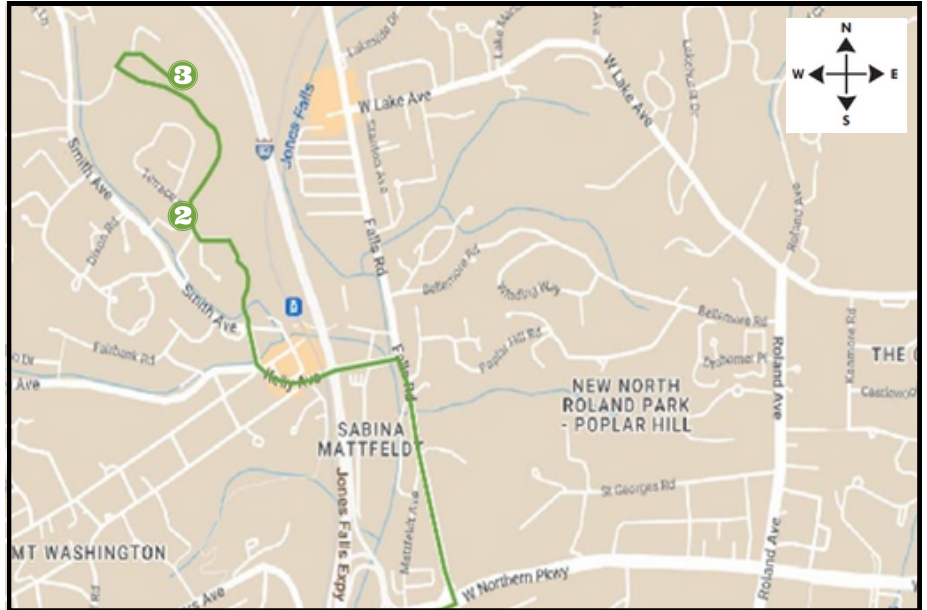

Homewood - Mt. Washington Express

2024 Summer Schedule - Effective 5/28/24

Get up-to-the-minute information on arrival times with the TransLoc app (available via Google Play or the Apple App Store) or at <http://jhu.transloc.com>

Stop #	Location
1	Mason Hall
2	McAuley Hall
3	6225 Smith Avenue

Departure Times		
1. Mason	2. McAuley	3. 6225 Smith Ave
8:00 AM	8:24 AM	8:27 AM
8:50 AM	9:10 AM	9:13 AM
9:40 AM	10:00 AM	10:03 AM
10:25 AM	10:45 AM	10:48 AM
11:10 AM	11:30 AM	11:33 AM
12:30 PM	12:50 PM	12:53 PM
1:15 PM	1:45 PM	1:48 PM
2:00 PM	2:25 PM	2:28 PM
2:55 PM	3:20 PM	3:23 PM
3:50 PM	4:15 PM	4:18 PM
4:45 PM	5:05 PM	5:08 PM
*Wednesdays only	6:45 PM	
*Mondays & Tuesdays only	7:35 PM	

Shaded departures are one way - originating at Mt.Washington Campus

Listed times are time points; shuttles leave no sooner than times listed.

There is an additional stop at McAuley approx. 3 minutes after 6225 Smith Ave stop