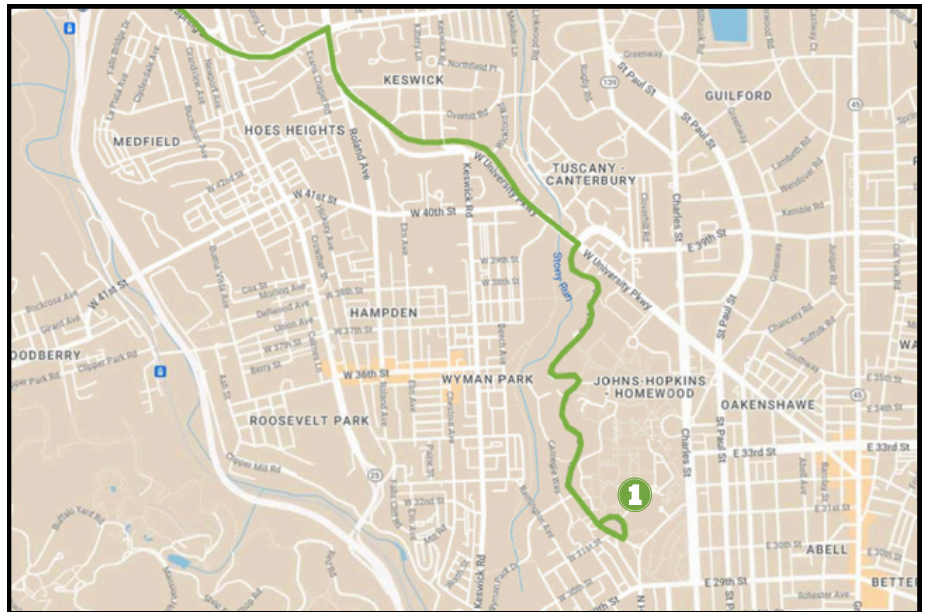

Homewood - Mt. Washington Express

2024 Summer Schedule - Effective 5/28/24

Get up-to-the-minute information on arrival times with the TransLoc app (available via Google Play or the Apple App Store) or at <http://jhu.transloc.com>

Stop #	Location
1	Mason Hall
2	McAuley Hall
3	6225 Smith Avenue

Departure Times		
1. Mason	2. McAuley	3. 6225 Smith Ave
8:00 AM	8:24 AM	8:27 AM
8:50 AM	9:10 AM	9:13 AM
9:40 AM	10:00 AM	10:03 AM
10:25 AM	10:45 AM	10:48 AM
11:10 AM	11:30 AM	11:33 AM
12:30 PM	12:50 PM	12:53 PM
1:15 PM	1:45 PM	1:48 PM
2:00 PM	2:25 PM	2:28 PM
2:55 PM	3:20 PM	3:23 PM
3:50 PM	4:15 PM	4:18 PM
4:45 PM	5:05 PM	5:08 PM
*Wednesdays only	6:45 PM	
*Mondays & Tuesdays only	7:35 PM	

Shaded departures are one way - originating at Mt.Washington Campus

Listed times are time points; shuttles leave no sooner than times listed.

There is an additional stop at McAuley approx. 3 minutes after 6225 Smith Ave stop