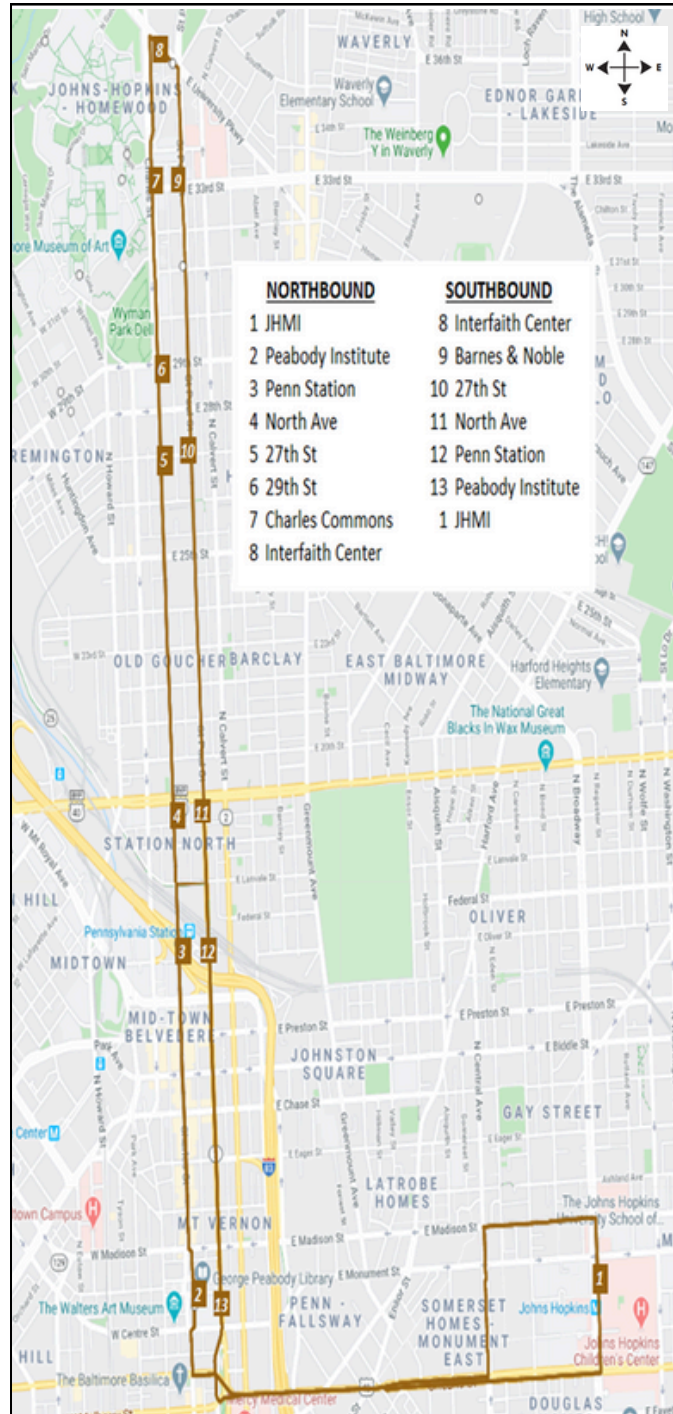

# Homewood-Peabody-JHMI Shuttle

## 2024 Summer Schedule

effective 06/03/2024; NO service 6/19 or 7/4

Get up-to-the-minute information on arrival times with the TransLoc app (available via Google Play or the Apple App Store) or at <http://jhu.transloc.com>

MON-FRI NORTHBOUND		
AM	PM	PM
6:00	12:00	5:07
6:15	12:10	5:15
6:30	12:20	5:22
6:45	12:30	5:30
7:00	12:40	5:37
7:15	12:50	5:45
7:30	1:00	5:52
7:45	1:10	6:00
8:00	1:20	6:10
8:07	1:30	6:20
8:15	1:40	6:30
8:22	1:50	6:45
8:30	2:00	7:00
8:37	2:10	7:15
8:45	2:20	7:30
8:52	2:30	7:45
9:00	2:40	8:00
9:10	2:50	8:15
9:20	3:00	8:30
9:30	3:10	9:00
9:40	3:20	9:00
9:50	3:30	9:30
10:00	3:37	10:00
10:10	3:45	10:30
10:20	3:52	11:00
10:30	4:00	11:30
10:40	4:07	AM
10:50	4:15	12:00
11:00	4:22	12:30
11:10	4:30	
11:20	4:37	
11:30	4:45	
11:40	4:52	
11:50	5:00	

### SAT-SUN NORTHBOUND & SOUTHBOUND

Buses depart from both 1-JHMI and 8-Interfaith Center at the below times. **Shaded departures occur on Saturdays only.**

AM	AM	AM	PM	PM	PM	PM	PM	PM	PM	PM	AM
7:25	8:40	10:20	12:00	1:40	3:20	5:00	6:40	8:20	9:35	10:50	12:05
7:50	9:05	10:45	12:25	2:05	3:45	5:25	7:05	8:45	10:00	11:15	12:30
8:15	9:30	11:10	12:50	2:30	4:10	5:50	7:30	9:10	10:25	11:40	
	9:55	11:35	1:15	2:55	4:35	6:15	7:55				