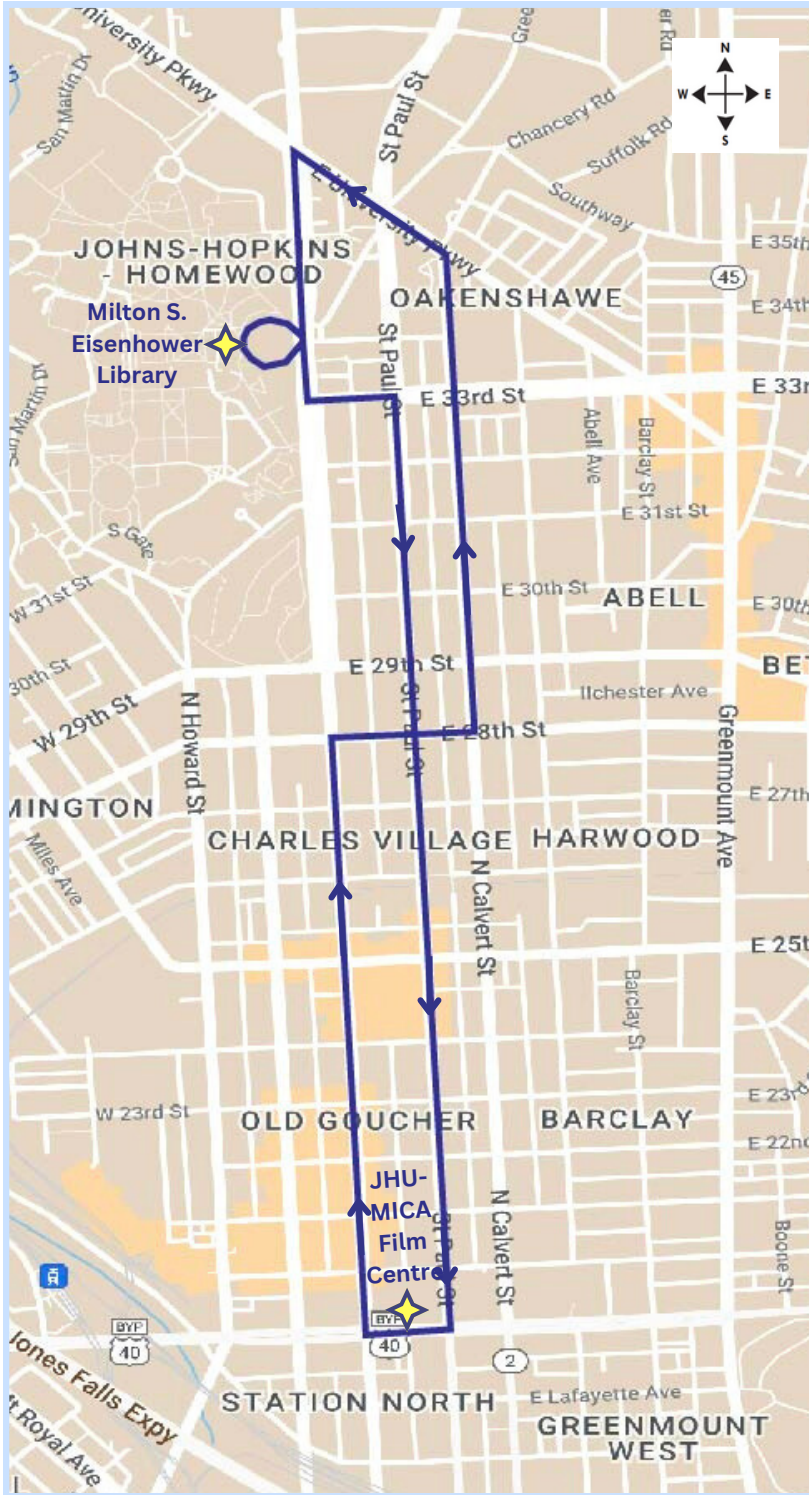

MSE - Film Centre/ CVA Shuttle

Spring 2024 Shuttle Schedule

Get up-to-the-minute information on arrival times with the TransLoc app (available via Google Play or the Apple App Store) or at <http://jhu.transloc.com>

<http://ts.jhu.edu/>

[facebook.com/jhutransportation](https://www.facebook.com/jhutransportation)

Spring 2024 Schedule

Monday			
Depart MSE	Aprx Arrival Film centre	Depart Film Centre	Aprx Arrival MSE
9:45a	9:55a		
		1:10p	1:20p
1:45p	1:55p		
		4:40p	4:50p
		5:15p	5:25p

Friday			
Depart MSE	Aprx Arrival Film centre	Depart Film Centre	Aprx Arrival MSE
9:45a	9:55a		
10:15a	10:25a		
10:45a	10:55a		
1:45p	1:55p	1:10p	1:20p
		1:35p	1:45p
		5:10p	5:20p

Trip times in black are serviced by coach bus. Coaches pickup and dropoff at the JHU sign at the bottom of the circle at MSEL.

Additional service between these locations is available via the Homewood-Peabody-JHMI service, every 8 minutes during weekday peak time.