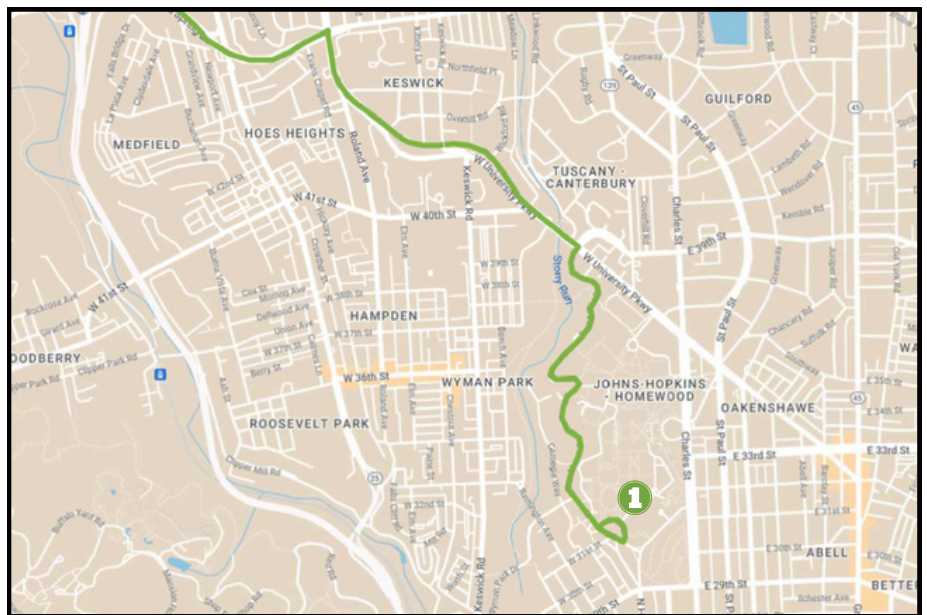

## 2023-2024 Shuttle Schedule

Get up-to-the-minute information on arrival times with the TransLoc app (available via Google Play or the Apple App Store) or at <http://jhu.transloc.com>

Stop #	Location
1	Mason Hall
2	McAuley Hall
3	6225 Smith Avenue

Departure Times		
1. Mason	2. McAuley	3. 6225 Smith Ave
8:00 AM	8:24 AM	8:27 AM
8:50 AM	9:10 AM	9:13 AM
9:40 AM	10:00 AM	10:03 AM
10:25 AM	10:45 AM	10:48 AM
11:10 AM	11:30 AM	11:33 AM
12:30 PM	12:50 PM	12:53 PM
1:15 PM	1:45 PM	1:48 PM
2:00 PM	2:25 PM	2:28 PM
2:55 PM	3:20 PM	3:23 PM
3:50 PM	4:15 PM	4:18 PM
4:45 PM	5:05 PM	5:08 PM

Listed times are time points; shuttles leave no sooner than times listed.

There is an additional stop at McAuley approx. 3 minutes after 6225 Smith Ave stop

2023-2024 HOLIDAY SCHEDULE	
No service on the following dates:	
Labor Day	Sep 4th
Thanksgiving	Nov 23rd-24th
Winter Holiday	Dec 25th
New Year's Day	Jan 1st
Martin Luther King, Jr. Day	Jan 15th
Memorial Day	May 27th
Juneteenth	Jun 19th
Independence Day	July 4th