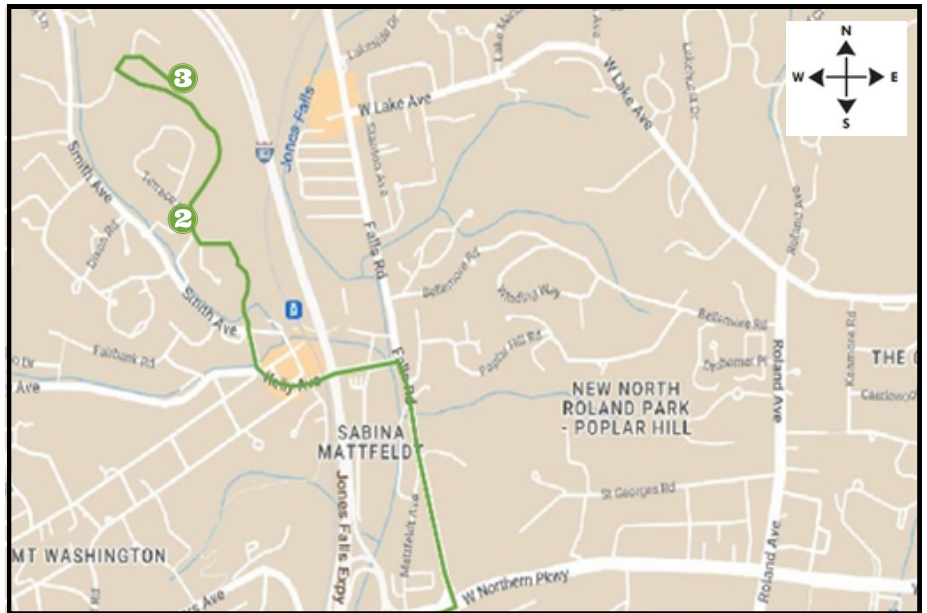

## 2023-2024 Shuttle Schedule

Get up-to-the-minute information on arrival times with the TransLoc app (available via Google Play or the Apple App Store) or at <http://jhu.transloc.com>

Stop #	Location
1	Mason Hall
2	McAuley Hall
3	6225 Smith Avenue

Departure Times		
1. Mason	2. McAuley	3. 6225 Smith Ave
8:00 AM	8:24 AM	8:27 AM
8:50 AM	9:10 AM	9:13 AM
9:40 AM	10:00 AM	10:03 AM
10:25 AM	10:45 AM	10:48 AM
11:10 AM	11:30 AM	11:33 AM
12:30 PM	12:50 PM	12:53 PM
1:15 PM	1:45 PM	1:48 PM
2:00 PM	2:25 PM	2:28 PM
2:55 PM	3:20 PM	3:23 PM
3:50 PM	4:15 PM	4:18 PM
4:45 PM	5:05 PM	5:08 PM

Listed times are time points; shuttles leave no sooner than times listed.

There is an additional stop at McAuley approx. 3 minutes after 6225 Smith Ave stop

2023-2024 HOLIDAY SCHEDULE	
No service on the following dates:	
Labor Day	Sep 4th
Thanksgiving	Nov 23rd-24th
Winter Holiday	Dec 25th
New Year's Day	Jan 1st
Martin Luther King, Jr. Day	Jan 15th
Memorial Day	May 27th
Juneteenth	Jun 19th
Independence Day	July 4th