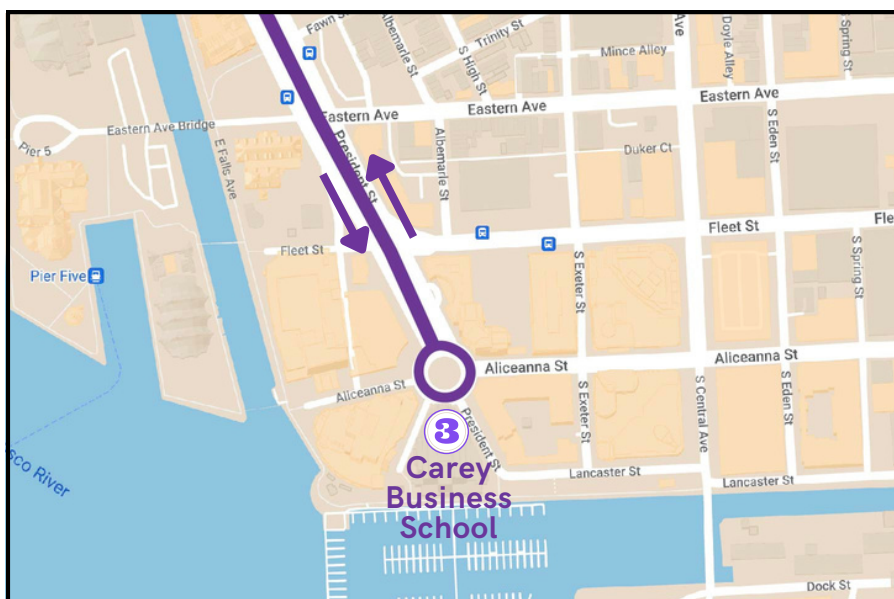

## Spring 24 Shuttle Schedule

Get up-to-the-minute information on arrival times with the TransLoc app (available via Google Play or the Apple App Store) or at <http://jhu.transloc.com>

Stop #	Location
1	Mason Hall
2	FastForward U
3	Carey Business School

Southbound	
Depart	Arrive
1. Mason Hall	3. Carey
7:25 AM	7:45 AM

Friday Only	
Depart	Arrive
8:00 AM	8:20 AM
1:00 PM	1:15 PM
5:15 PM	5:30 PM

Northbound	
Depart	Arrive
3. Carey	1. Mason Hall
8:20 AM	8:40 AM
11:45 AM	12:00 PM
4:45 PM	5:10 PM
9:10 PM	9:25 PM

Listed times are time points; shuttles leave no sooner than times listed.

**Shuttle operates Monday through Friday only starting 1/22/24.**