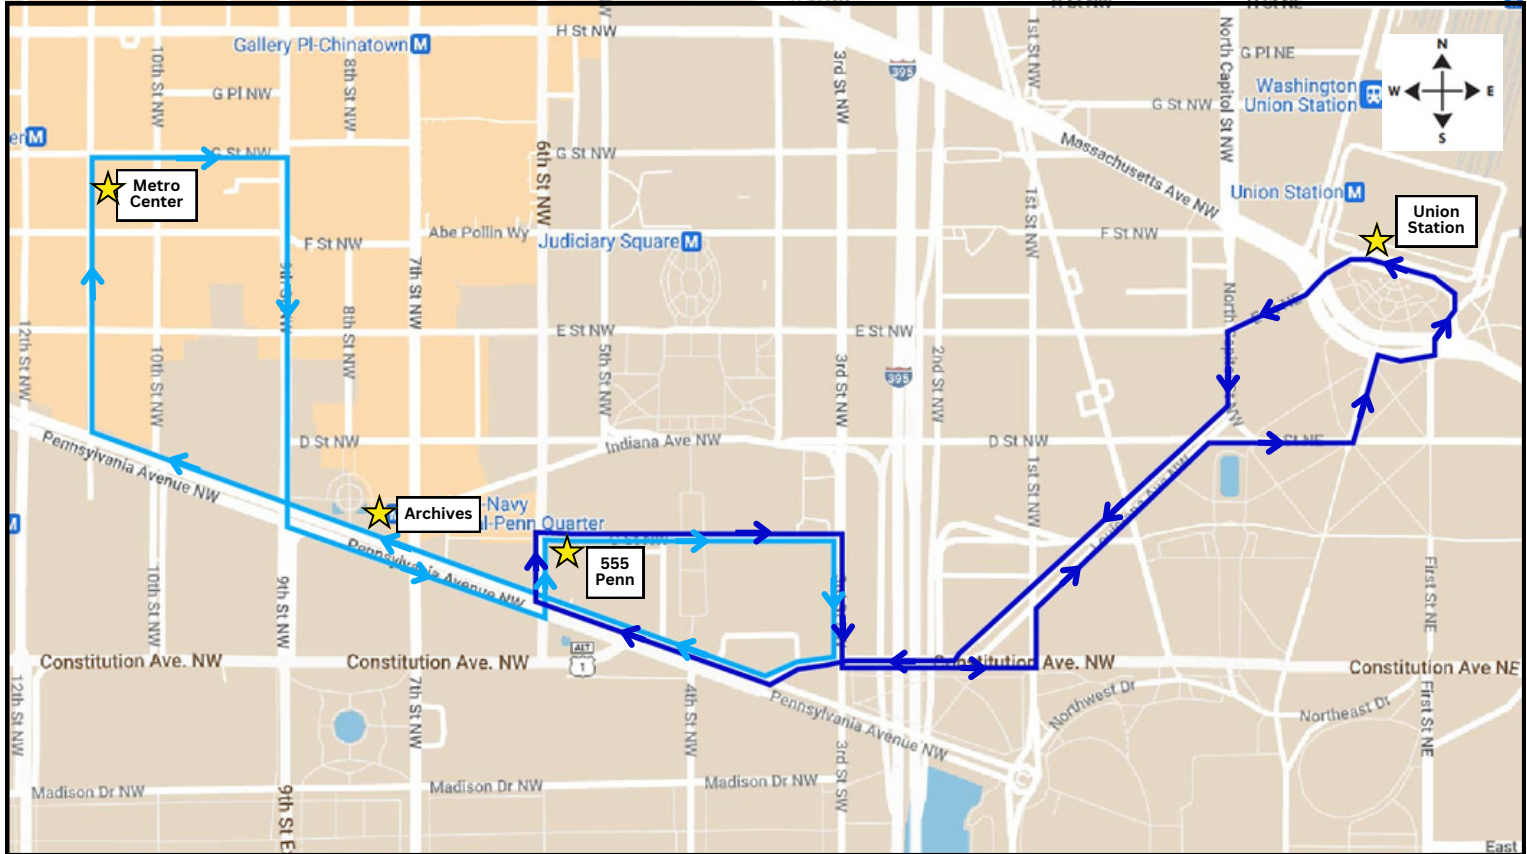

JHU DC Shuttle

2023-2024 Shuttle Schedule

Get up-to-the-minute information on arrival times with the [TripShot](#) app (available via Google Play or the Apple App Store)

AM Service: 7:00 AM - 10:00 AM

555 Penn	Archives	Metro Center	555 Penn	Union Station
			7:00 AM	7:10 AM
7:20 AM	7:24 AM	7:28 AM	7:35 AM	7:45 AM
7:55 AM	7:59 AM	8:03 AM	8:10 AM	8:20 AM
8:30 AM	8:34 AM	8:38 AM	8:45 AM	8:55 AM
9:05 AM	9:09 AM	9:13 AM	9:20 AM	9:30 AM
9:40 AM	9:44 AM	9:48 AM	9:55 AM	

PM Service: 4:30 PM - 10:00 PM

555 Penn	Archives	Metro Center	555 Penn	Union Station
			4:30 PM	4:40 PM
4:50 PM	4:54 PM	4:58 PM	5:05 PM	5:15 PM
5:25 PM	5:29 PM	5:33 PM	5:40 PM	5:50 PM
6:00 PM	6:04 PM	6:08 PM	6:15 PM	6:25 PM
6:35 PM	6:39 PM	6:43 PM	6:50 PM	7:00 PM
7:10 PM	7:14 PM	7:18 PM	7:35 PM	7:45 PM
7:55 PM	7:59 PM	8:03 PM	8:10 PM	8:20 PM
8:30 PM	8:34 PM	8:38 PM	8:45 PM	8:55 PM
9:05 PM	9:09 PM	9:13 PM	9:20 PM	9:30 PM
9:40 PM	9:44 PM	9:48 PM	9:55 PM	

Bold times indicate departures from 555 Pennsylvania Ave - shuttle will not depart before time listed. All other times are approximate.

Shuttle operates Monday through Friday only.
Service ends at 9p on Fridays; gray shaded trips run M-Th only