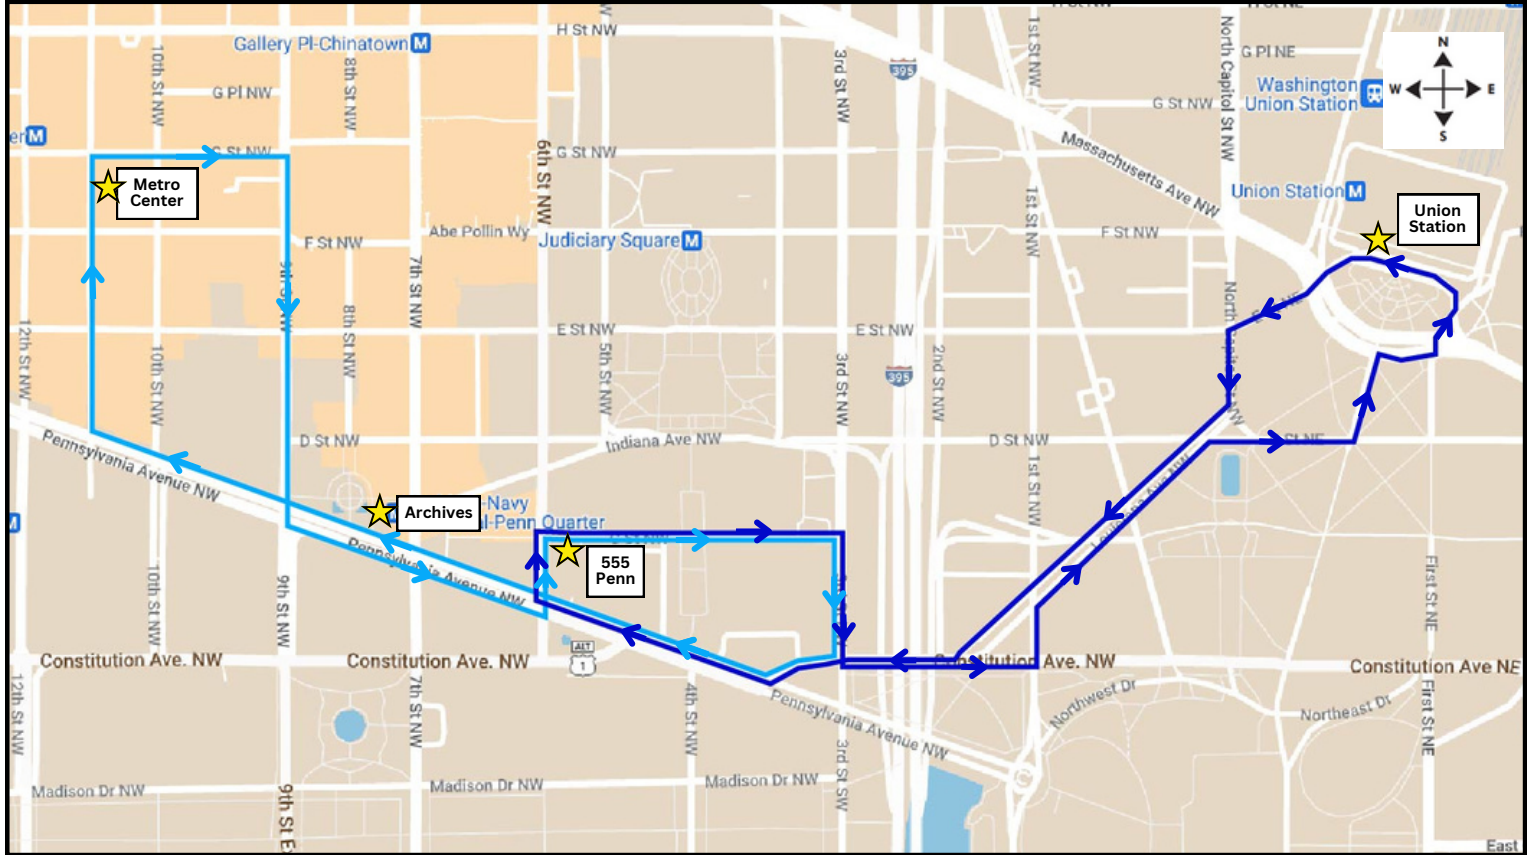

JHU DC Shuttle

2023-2024 Shuttle Schedule

Get up-to-the-minute information on arrival times with the [TripShot](#) app (available via Google Play or the Apple App Store)

AM Service: 7:00 AM - 10:00 AM

555 Penn	Archives	Metro Center	555 Penn	Union Station
			7:00 AM	7:10 AM
7:20 AM	7:24 AM	7:28 AM	7:35 AM	7:45 AM
7:55 AM	7:59 AM	8:03 AM	8:10 AM	8:20 AM
8:30 AM	8:34 AM	8:38 AM	8:45 AM	8:55 AM
9:05 AM	9:09 AM	9:13 AM	9:20 AM	9:30 AM
9:40 AM	9:44 AM	9:48 AM	9:55 AM	

PM Service: 4:30 PM - 10:00 PM

555 Penn	Archives	Metro Center	555 Penn	Union Station
			4:30 PM	4:40 PM
4:50 PM	4:54 PM	4:58 PM	5:05 PM	5:15 PM
5:25 PM	5:29 PM	5:33 PM	5:40 PM	5:50 PM
6:00 PM	6:04 PM	6:08 PM	6:15 PM	6:25 PM
6:35 PM	6:39 PM	6:43 PM	6:50 PM	7:00 PM
7:10 PM	7:14 PM	7:18 PM	7:35 PM	7:45 PM
7:55 PM	7:59 PM	8:03 PM	8:10 PM	8:20 PM
8:30 PM	8:34 PM	8:38 PM	8:45 PM	8:55 PM
9:05 PM	9:09 PM	9:13 PM	9:20 PM	9:30 PM
9:40 PM	9:44 PM	9:48 PM	9:55 PM	

Bold times indicate departures from 555 Pennsylvania Ave - shuttle will not depart before time listed. All other times are approximate.

Shuttle operates Monday through Friday only.

Questions? Suggestions?