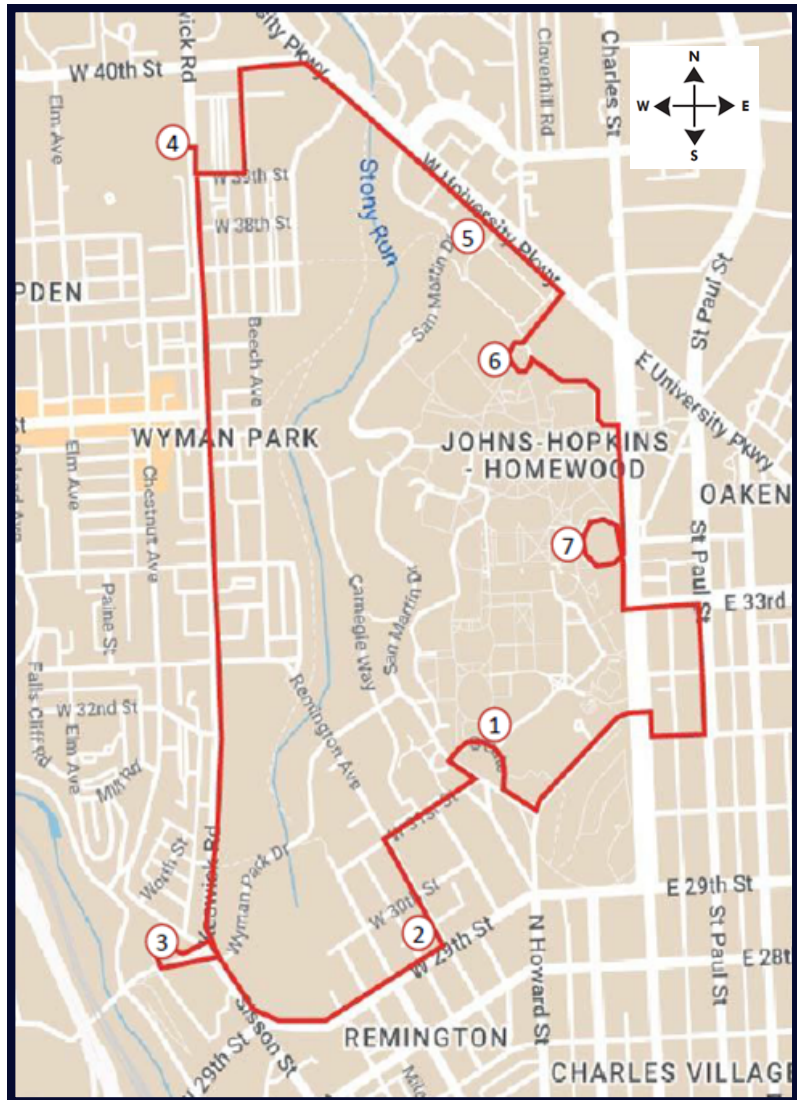

Remington Shuttle

2023-2024 Shuttle Schedule

Get up-to-the-minute information on arrival times with the TransLoc app (available via Google Play or the Apple App Store) or at <http://jhu.transloc.com>

| Stop # | Location |
|--------|------------------------------|
| 1 | Mason Hall |
| 2 | R House/ FastForwardU |
| 3 | Stieff Silver |
| 4 | Keswick North |
| 5 | Imagine Center |
| 6 | Ralph S. O'connor Rec center |
| 7 | Milton S Eisenhower Library |

| Departure Times | | |
|-----------------|-----------|------------|
| 1. Mason | 3. Stieff | 4. Keswick |
| 9:00 AM | 9:06 AM | 9:12 AM |
| 9:25 AM | 9:31 AM | 9:37 AM |
| 9:50 AM | 9:56 AM | 10:02 AM |
| 10:15 AM | 10:21 AM | 10:27 AM |
| 10:40 AM | 10:45 AM | 10:50 AM |
| 11:00 AM | 11:05 AM | 11:10 AM |
| 11:20 AM | 11:25 AM | 11:30 AM |
| 11:40 AM | 11:45 AM | 11:50 AM |
| 12:00 PM | 12:05 PM | 12:10 PM |
| 12:20 PM | 12:25 PM | 12:30 PM |
| 12:40 PM | 12:45 PM | 12:50 PM |
| 1:00 PM | 1:05 PM | 1:10 PM |
| 1:20 PM | 1:25 PM | 1:30 PM |
| 1:40 PM | 1:45 PM | 1:50 PM |
| 2:00 PM | 2:05 PM | 2:10 PM |
| 2:20 PM | 2:25 PM | 2:30 PM |
| 2:40 PM | 2:45 PM | 2:50 PM |
| 3:00 PM | 3:06 PM | 3:12 PM |
| 3:25 PM | 3:31 PM | 3:37 PM |
| 3:50 PM | 3:56 PM | 4:02 PM |
| 4:15 PM | 4:21 PM | 4:27 PM |
| 4:40 PM | 4:46 PM | 4:52 PM |

| 2023-2024 HOLIDAY SCHEDULE | |
|------------------------------------|---------------|
| No service on the following dates: | |
| Labor Day | Sep 4th |
| Thanksgiving | Nov 23rd-24th |
| Winter Holiday | Dec 25th |
| New Year's Day | Jan 1st |
| Martin Luther King, Jr. Day | Jan 16th |
| Memorial Day | May 29th |
| Juneteenth | Jun 19th |
| Independence Day | July 4th |