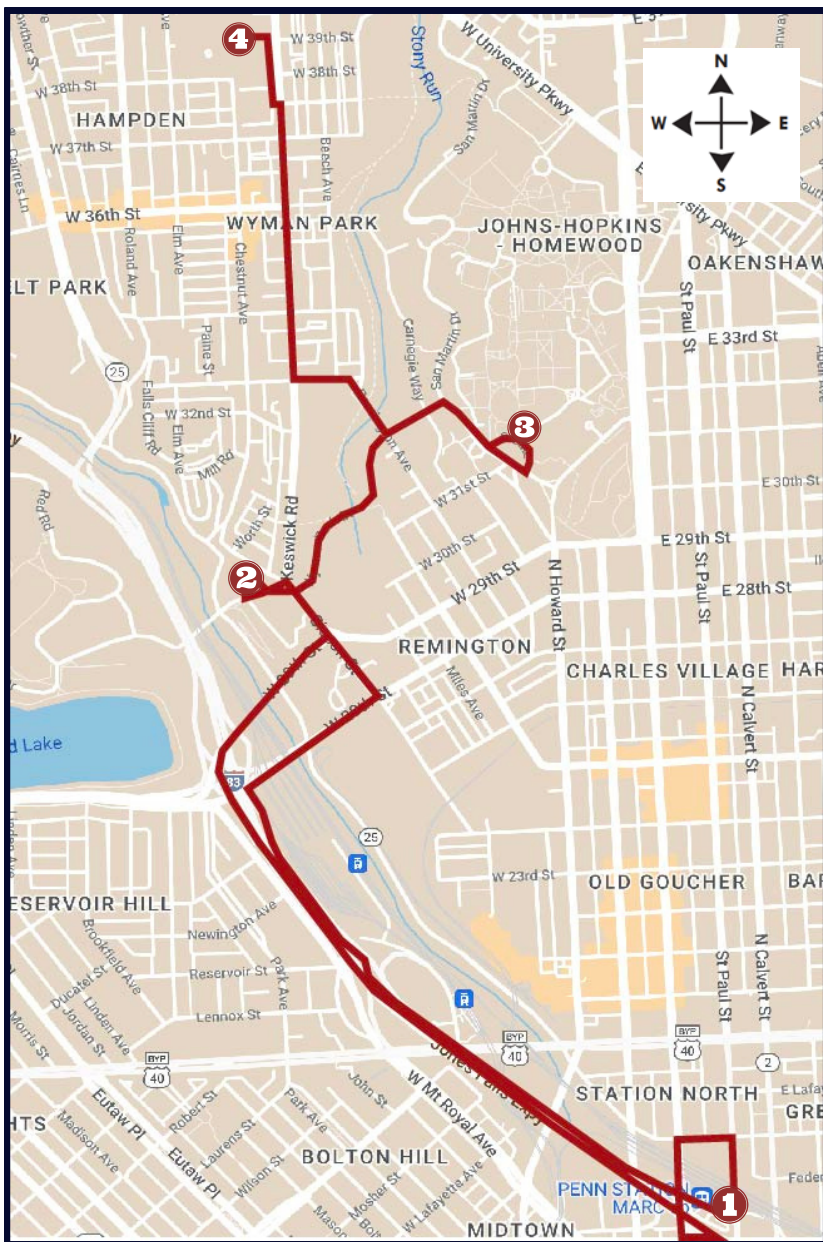

Keswick - Penn Commuter

2023-2024 Shuttle Schedule

Get up-to-the-minute information on arrival times with the TransLoc app (available via Google Play or the Apple App Store) or at <http://jhu.transloc.com>

Stop Order Morning

- Penn Station
- Stieff Building
- Mason Hall
- Keswick South
- Mason Hall
- Stieff Building
- Penn Station

Stop Order Afternoon

- Keswick South
- Mason Hall
- Stieff Building
- Penn Station
- Stieff Building
- Mason Hall
- Keswick South

Departure Times Morning

Penn	Mason	Keswick
7:50 AM	8:00 AM	8:05 AM
8:30 AM	8:40 AM	8:45 AM
9:20 AM	9:30 AM	9:35 AM

Departure Times Afternoon

Keswick	Mason	Penn
2:30 PM	2:35 PM	2:50 PM
3:10 PM	3:15 PM	3:30 PM
3:50 PM	3:55 PM	4:10 PM
4:25 PM	4:30 PM	4:45 PM

Listed times are time points; shuttles leave no sooner than times listed.

**9:35 AM Keswick departure only services Mason Hall

Shuttle operates Monday thru Friday only.

2023-2024 HOLIDAY SCHEDULE

No service on the following dates:

Martin Luther King, Jr. Day	Jan 16th
Memorial Day	May 29th
Juneteenth	Jun 19th
Independence Day	July 4th

Questions? Suggestions?

Contact us!

(410) 516 7275

shuttles@jhu.edu

<http://ts.jhu.edu/>

facebook.com/jhutransportation