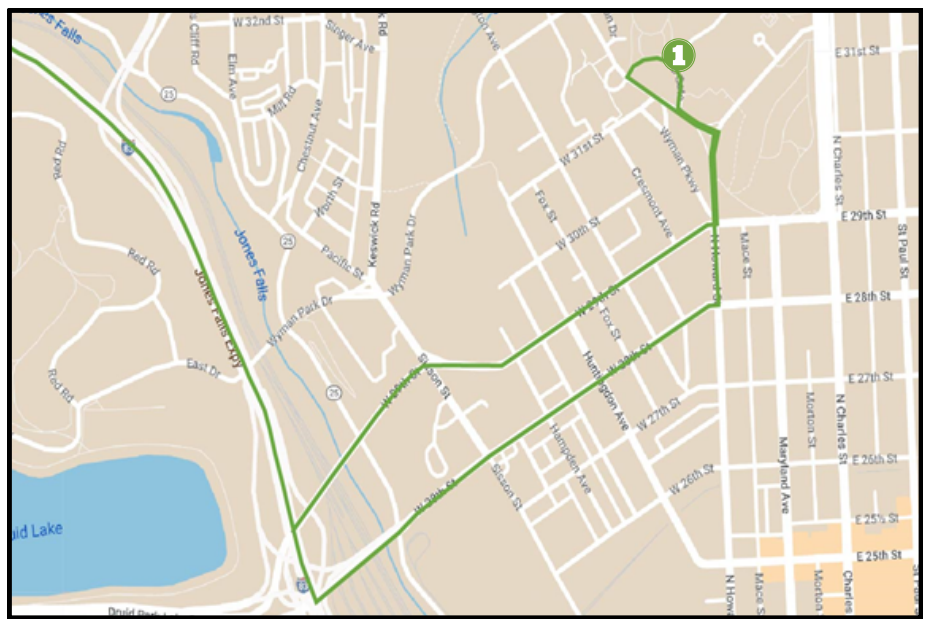

## 2023-2024 Shuttle Schedule

Get up-to-the-minute information on arrival times with the TransLoc app (available via Google Play or the Apple App Store) or at <http://jhu.transloc.com>

Stop #	Location
1	Mason Hall
2	McAuley Hall
3	6225 Smith Avenue

Departure Times		
1. Mason	2. McAuley	3. 6225 Smith Ave
8:00 AM	8:24 AM	8:27 AM
8:50 AM	9:10 AM	9:13 AM
9:40 AM	10:00 AM	10:03 AM
10:25 AM	10:45 AM	10:48 AM
11:10 AM	11:30 AM	11:33 AM
12:30 AM	12:50 PM	12:53 PM
1:15 AM	1:45 PM	1:48 PM
2:00 PM	2:25 PM	2:28 PM
2:55 PM	3:20 PM	3:23 PM
3:50 PM	4:15 PM	4:18 PM
4:45 PM	5:05 PM	5:08 PM

Listed times are time points; shuttles leave no sooner than times listed.

There is an additional stop at McAuley approx. 3 minutes after 6225 Smith Ave stop