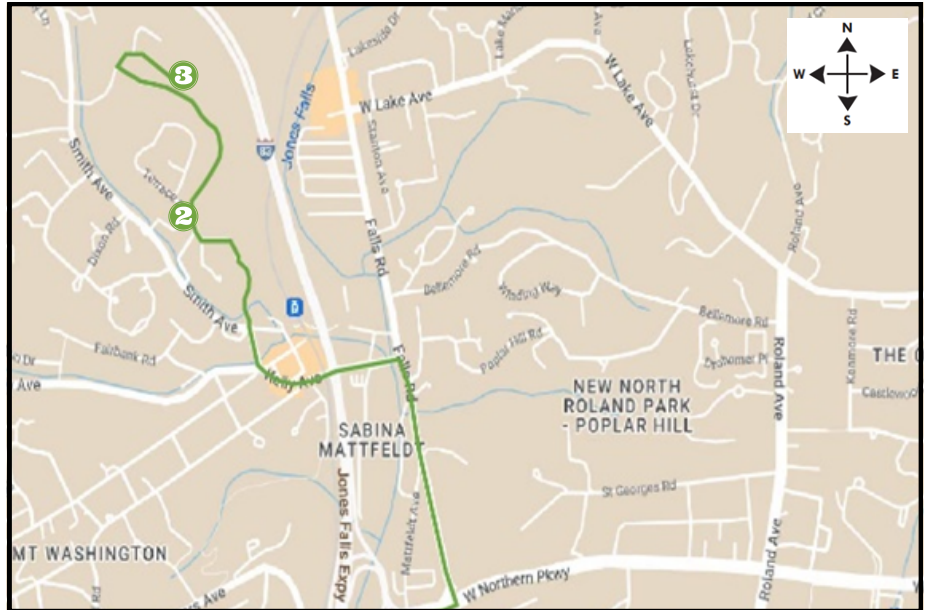

## 2023-2024 Shuttle Schedule

Get up-to-the-minute information on arrival times with the TransLoc app (available via Google Play or the Apple App Store) or at <http://jhu.transloc.com>

Stop #	Location
1	Mason Hall
2	McAuley Hall
3	6225 Smith Avenue

Departure Times		
1. Mason	2. McAuley	3. 6225 Smith Ave
8:00 AM	8:24 AM	8:27 AM
8:50 AM	9:10 AM	9:13 AM
9:40 AM	10:00 AM	10:03 AM
10:25 AM	10:45 AM	10:48 AM
11:10 AM	11:30 AM	11:33 AM
12:30 AM	12:50 PM	12:53 PM
1:15 AM	1:45 PM	1:48 PM
2:00 PM	2:25 PM	2:28 PM
2:55 PM	3:20 PM	3:23 PM
3:50 PM	4:15 PM	4:18 PM
4:45 PM	5:05 PM	5:08 PM

Listed times are time points; shuttles leave no sooner than times listed.

There is an additional stop at McAuley approx. 3 minutes after 6225 Smith Ave stop