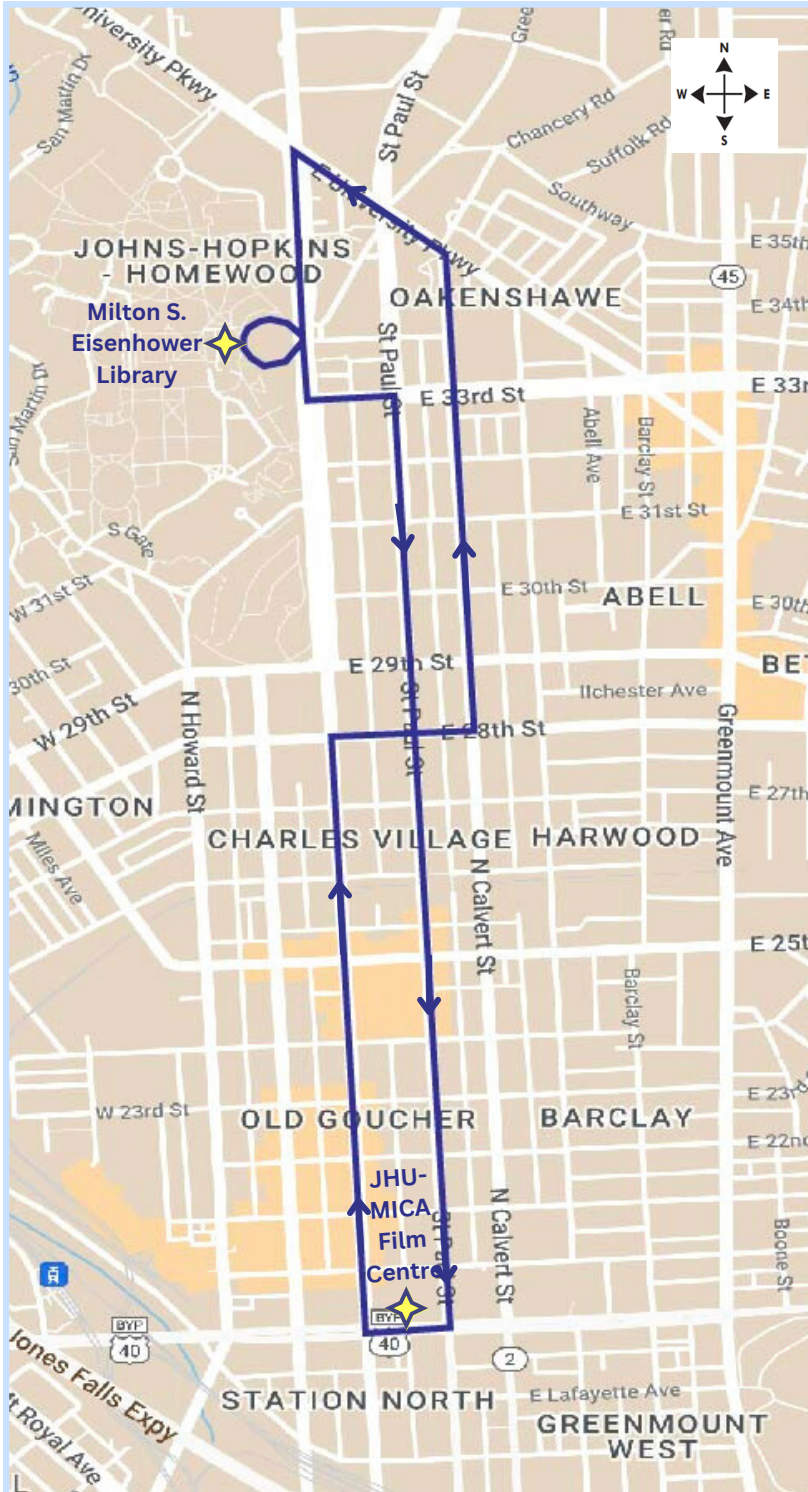

MSE - Film Centre/ CVA Shuttle

Fall 2023 Shuttle Schedule

Get up-to-the-minute information on arrival times with the TransLoc app (available via Google Play or the Apple App Store) or at <http://jhu.transloc.com>

Fall 2023 Operating Schedule

First Day of Regular Fall Service: 8/28/23

No service on the following dates:

| | |
|------------|---------------|
| Labor Day | Sep 4th |
| Fall break | Nov 20th-24th |

Last Day of Regular Fall Service: 12/21/23

<http://ts.jhu.edu/>

[facebook.com/jhutransportation](https://www.facebook.com/jhutransportation)

Fall 2023 Operating Schedule

| Monday | | | |
|------------|--------------------------|--------------------|------------------|
| Depart MSE | Aprx Arrival Film centre | Depart Film Centre | Aprx Arrival MSE |
| 9:45a | 9:55a | | |
| 10:15a | 10:25a | | |
| | | 1:10p | 1:20p |
| 1:45p | 1:55p | | |
| | | 4:40p | 4:50p |
| | | 5:10p | 5:20p |

Trip times in black are serviced by coach bus. Coaches pickup and dropoff at the JHU sign at the bottom of the circle at MSEL.

Additional service between these locations is available via the Homewood-Peabody-JHMI service, every 8 minutes during weekday peak time.