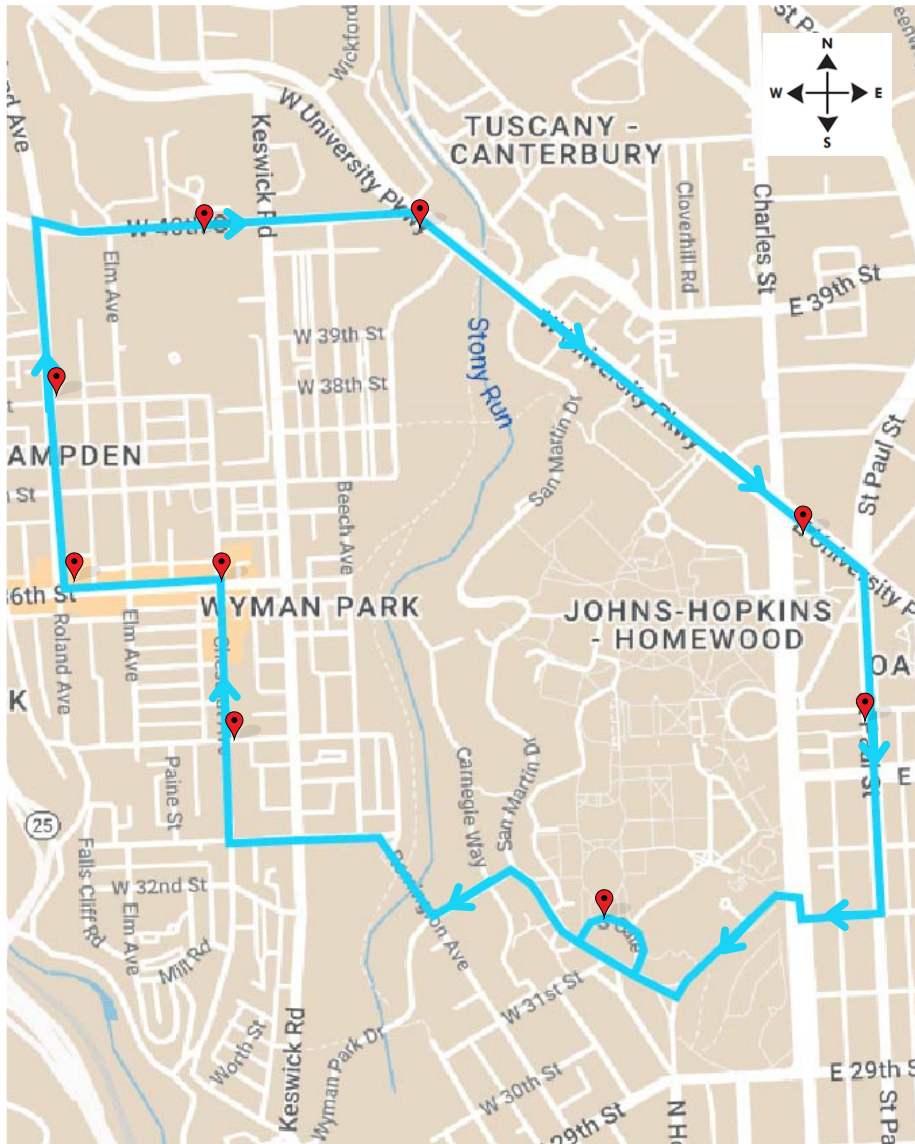

# Avenue Night Ride

## 2023-2024 Shuttle Schedule

Get up-to-the-minute information on arrival times with the TransLoc app (available via Google Play or the Apple App Store) or at <http://jhu.transloc.com>

Location
Barnes & Noble
Mason Hall
33rd at Chestnut
The Charmery
Roland at 36th St
Roland at 38th St
The Rotunda
505 W University Pkwy
Interfaith Center

**Shuttle operates everyday.**

**Shuttle leaves from Mason Hall every 20 minutes starting at 6 PM with last departure at 10 PM**

### 2023-2024 HOLIDAY SCHEDULE

*No service on the following dates:*

Thanksgiving	Nov 23rd-24th
Winter Holiday	Dec 25th
New Year's Day	Jan 1st
Martin Luther King, Jr. Day	Jan 16th
Memorial Day	May 29th
Juneteenth	Jun 19th
Independence Day	July 4th